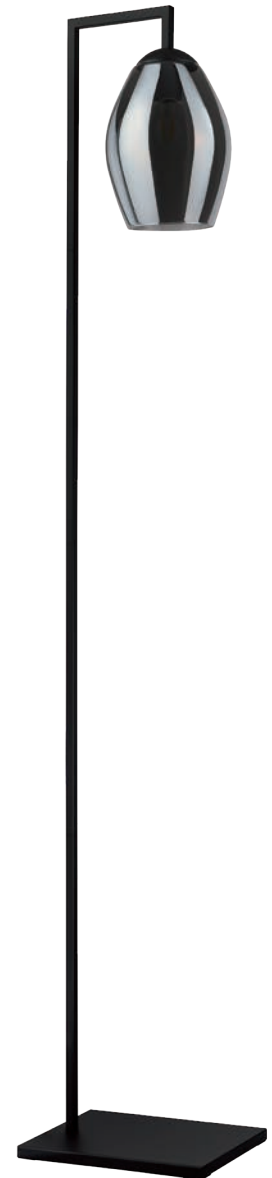

390256A

98837A ERMUA

Finish / Fini: Black / Noir

Shade / Abat-jour: Black Metal & Wood / Métal noir et bois

Diffuser / Diffuseur: White Acrylic / Acrylique blanc

Wattage: 5.6W LED (Integrated / Intégré)

I.Lumens: 480 **D.Lumens:** 210

Kelvin: 3000K

Not Dimmable / Luminosité non-variable

L: 6 5/8" (167 mm)

W: 13" (329 mm)

H: 19 7/8" (504 mm)

LED

206262A ESTANYS

Finish / Fini: Black / Noir

Glass / Verre: Metallic Smoked / Fumé métallique

Wattage: 1 x 40W E26 (Not Included / Non incluse)

L: 5 1/8" (130 mm)

W: 7 7/8" (200 mm)

H: 20 3/8" (518 mm)

390256A ESTANYS

Finish / Fini: Black / Noir

Glass / Verre: Metallic Smoked / Fumé métallique

Wattage: 1 x 60W E26 (Not Included / Non incluse)

L: 8 5/8" (220 mm)

W: 12 1/4" (310 mm)

H: 67 1/2" (1713 mm)