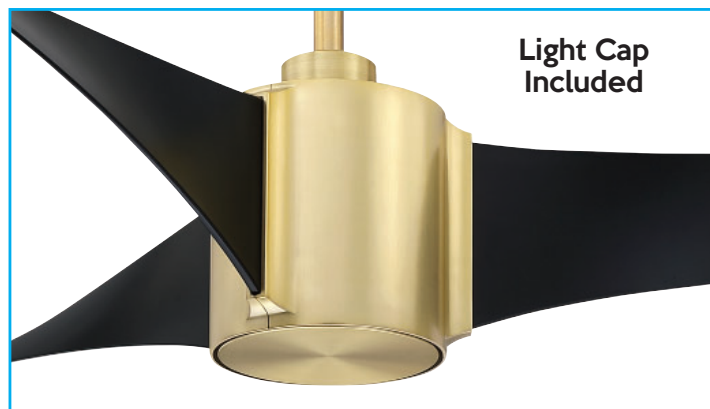

CIMION

60 INCH

Adjustable

LED
CCT

AC31560-BLK/BRS

Brass with Black blades

$ 359.95

- 20W Integrated LED light kit with **ADJUSTABLE CCT: 3000K ◆ 4000K ◆ 5000K** (Up to 1800 Lumens - Setting Dependent)
- Silent running 120 x 20mm DC motor optimizes energy efficiency
- DAMP Location Rated with 3 Warp-free ABS blades
- 6-speed hand-held remote control included with CCT Adjustment, LED dimmer and Reverse
- Included Downrod length: 12 in.
- Light Cap Included

Included