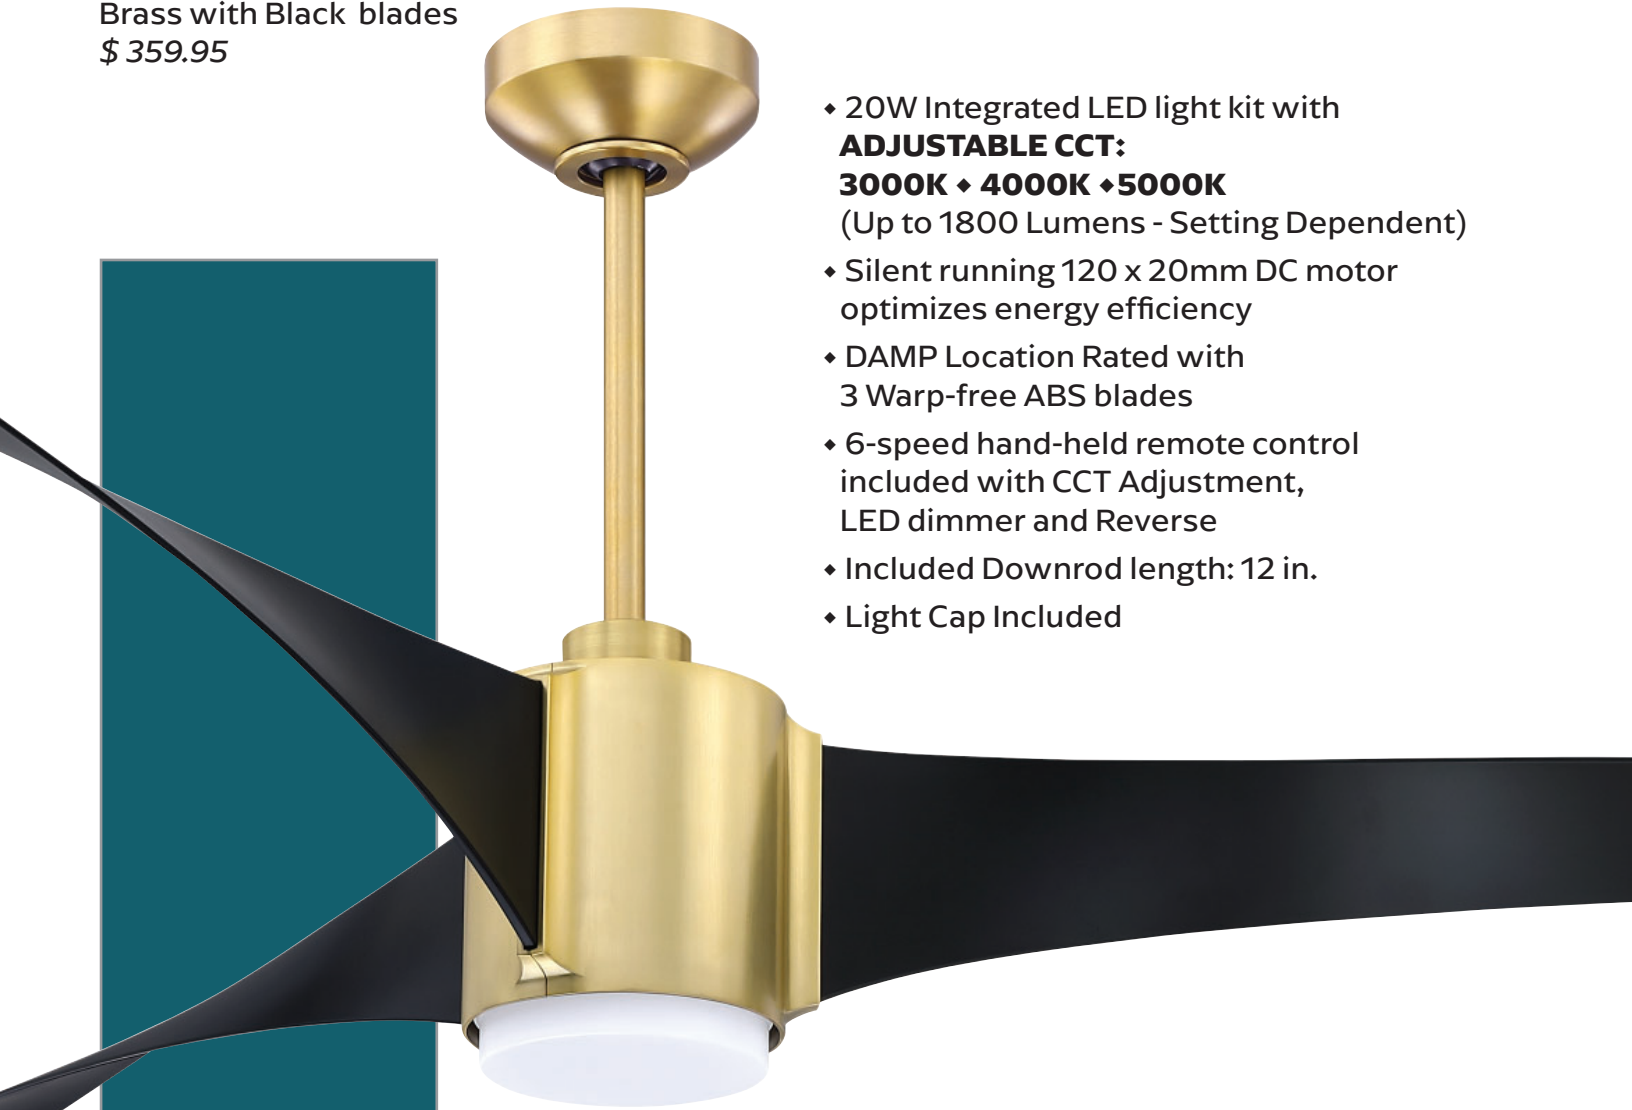

ARIYA

- ◆ 20W Integrated LED light kit with **ADJUSTABLE CCT:** **3000K ◆ 4000K ◆ 5000K**
(Up to 1800 Lumens - Setting Dependent)
- ◆ Silent running 120 x 25mm DC motor optimizes energy efficiency
- ◆ DAMP Location Rated with 3 Warp-free ABS blades
- ◆ 6-speed hand-held remote control included with CCT Adjustment, LED dimmer and Reverse
- ◆ Included Downrod length: 6 in.
- ◆ Light Cap Included

AC31462-BLK/SN
Matte Black & Satin Nickel
with Black blades
\$ 389.95

Light Cap Included

AC31462-BLK
All Matte Black
\$ 369.95

CIMION

60 INCH

Adjustable

LED
CCT

AC31560-BLK/BRS

Brass with Black blades

\$ 359.95

- ◆ 20W Integrated LED light kit with **ADJUSTABLE CCT: 3000K ◆ 4000K ◆ 5000K** (Up to 1800 Lumens - Setting Dependent)
- ◆ Silent running 120 x 20mm DC motor optimizes energy efficiency
- ◆ DAMP Location Rated with 3 Warp-free ABS blades
- ◆ 6-speed hand-held remote control included with CCT Adjustment, LED dimmer and Reverse
- ◆ Included Downrod length: 12 in.
- ◆ Light Cap Included

56
INCH

Adjustable

LED

CCT

Included

- ◆ 20W Integrated LED light kit with **ADJUSTABLE CCT: 3000K ◆ 4000K ◆ 5000K** (Up to 1800 Lumens - Setting Dependent)
- ◆ Silent running 120 x 15mm DC motor optimizes energy efficiency
- ◆ DAMP Location Rated
- ◆ 6-speed hand-held remote control included with CCT Adjustment, LED dimmer and Reverse
- ◆ Included Downrod length: 6 in.
- ◆ Light Cap Included