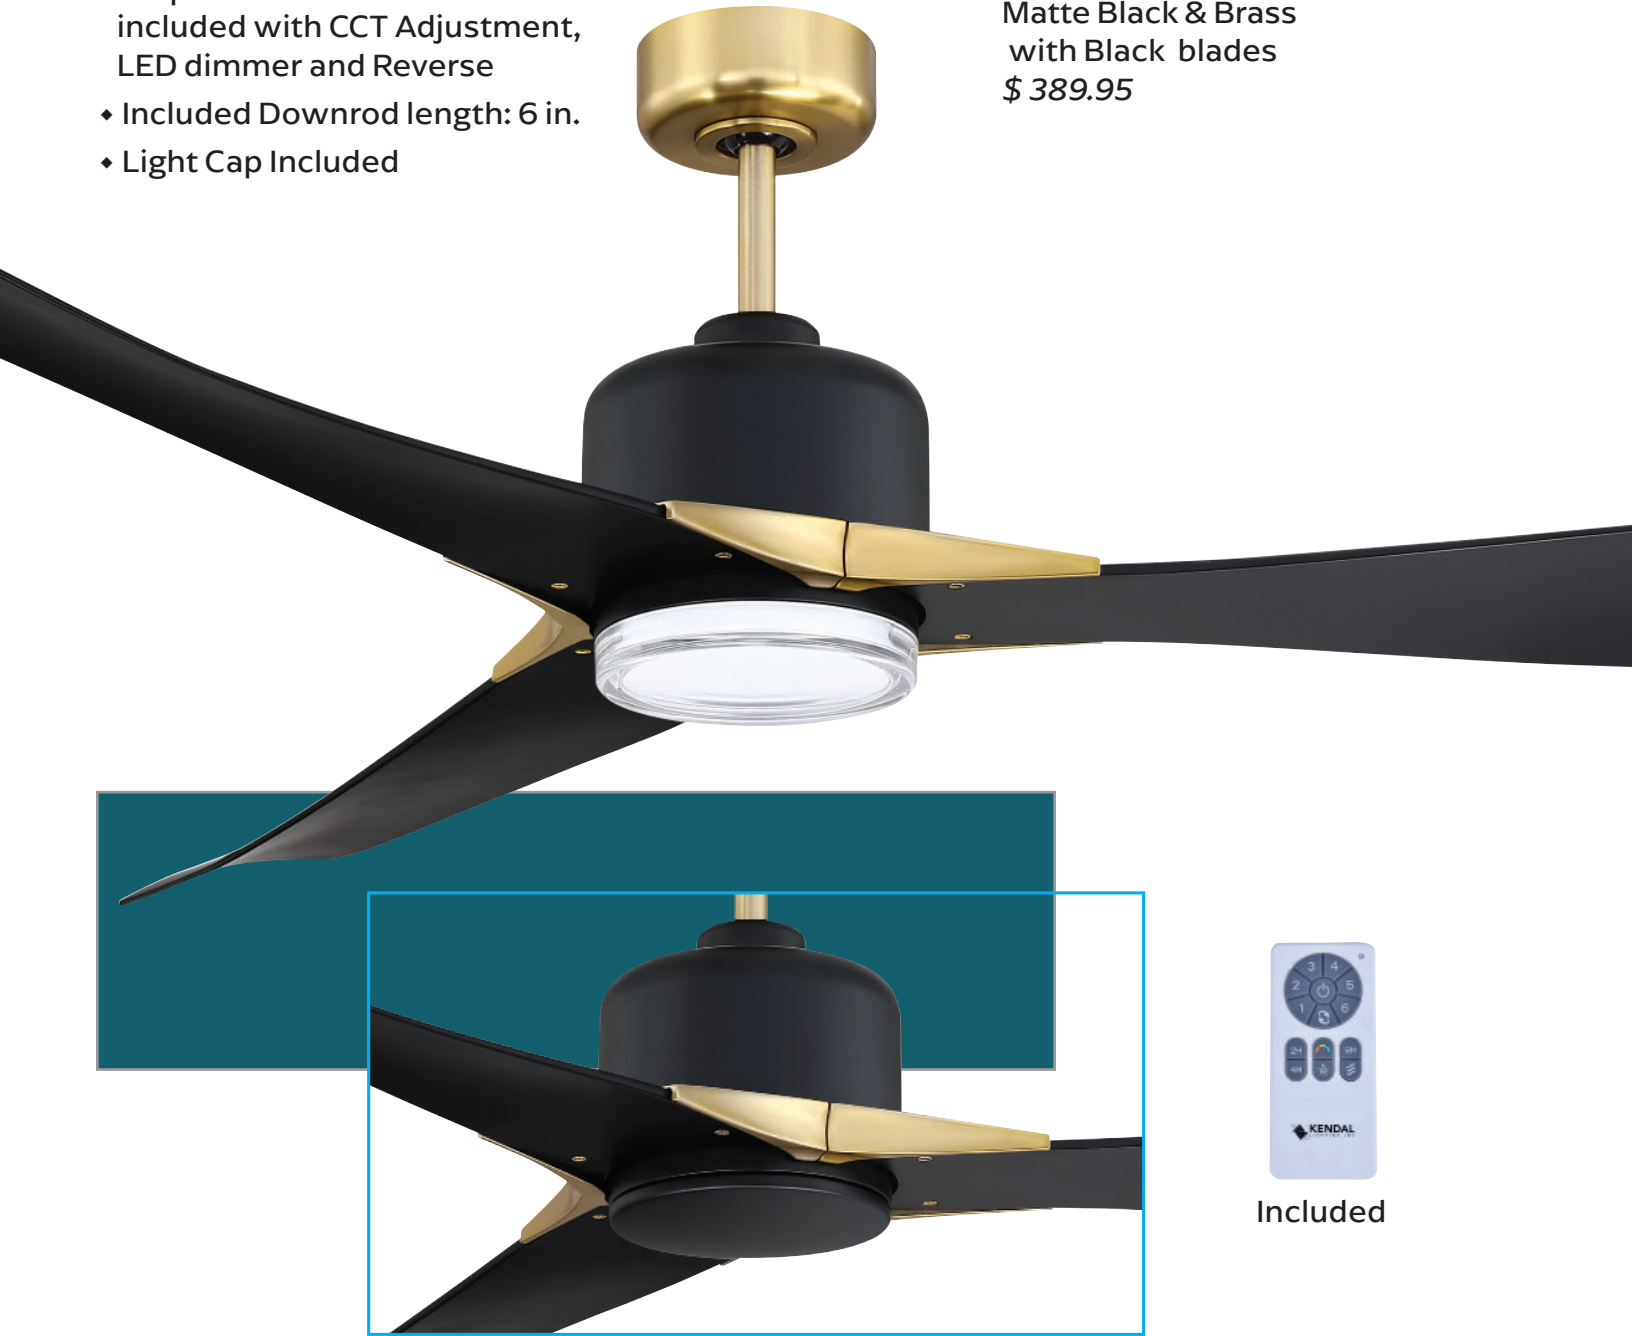

ARIYA

- ◆ 20W Integrated LED light kit with **ADJUSTABLE CCT:** **3000K ◆ 4000K ◆ 5000K**
(Up to 1800 Lumens - Setting Dependent)
- ◆ Silent running 120 x 25mm DC motor optimizes energy efficiency
- ◆ DAMP Location Rated with 3 Warp-free ABS blades
- ◆ 6-speed hand-held remote control included with CCT Adjustment, LED dimmer and Reverse
- ◆ Included Downrod length: 6 in.
- ◆ Light Cap Included

Adjustable

LED

CCT

62
INCH

AC31462-BLK/BRS

Matte Black & Brass
with Black blades
\$ 389.95

Included

Light Cap Included

Brass with Black blades

\$ 359.95

- ◆ 20W Integrated LED light kit with **ADJUSTABLE CCT: 3000K ◆ 4000K ◆ 5000K** (Up to 1800 Lumens - Setting Dependent)
- ◆ Silent running 120 x 20mm DC motor optimizes energy efficiency
- ◆ DAMP Location Rated with 3 Warp-free ABS blades
- ◆ 6-speed hand-held remote control included with CCT Adjustment, LED dimmer and Reverse
- ◆ Included Downrod length: 12 in.
- ◆ Light Cap Included

56
INCH

Adjustable

LED

CCT

Included

- ◆ 20W Integrated LED light kit with **ADJUSTABLE CCT: 3000K ◆ 4000K ◆ 5000K** (Up to 1800 Lumens - Setting Dependent)
- ◆ Silent running 120 x 15mm DC motor optimizes energy efficiency
- ◆ DAMP Location Rated
- ◆ 6-speed hand-held remote control included with CCT Adjustment, LED dimmer and Reverse
- ◆ Included Downrod length: 6 in.
- ◆ Light Cap Included