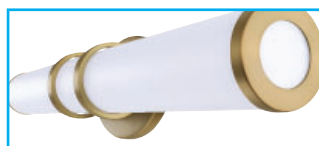

RINGS

Page 28

SILHOUETTES

3 CCT LED Fixture Family in
a Black finish featuring
Ultra Clear Optical Acrylic shades

ADJUSTABLE CCT:
3000K ♦ 4000K ♦ 5000K

Dimmable

CRI: 90

5 Year Warranty