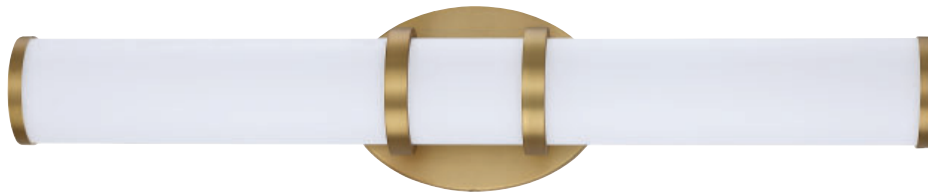

NEW FINISH

VF1824-BRS

$ 109.95

OAW: 24", OAH: 5"

Ext: 3.75" (ADA Compliant)

26W, 2300 lm