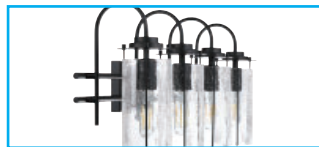

Page 24

INSPIRE