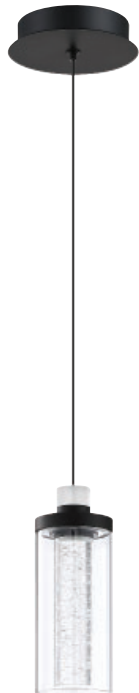

Pages 1 to 2

DIOR

Pages 3 to 4

TERIKA

Pages 5 to 6

SOREN

Pages 7 to 8

REVERE

Pages 9 to 10

INSPIRE

Pages 11 to 12

JAZLA

Pages 13 to 14

SOLICA

Pages 15 to 19

VANITIES

Matching Vanities
Page 21

PF266-3LPA-BLK
PF266-3LPA-BRS

3-Light Pan
BLK: \$ 299.95, BRS: \$ 334.95
OAW: 12", OAH: 118" (Max.)
22 Watt

PF266-5LPA-BLK
PF266-5LPA-BRS

5-Light Pan
BLK: \$ 469.95, BRS: \$ 499.95
OAW: 15", OAH: 118" (Max.)
36 Watt

PF266-9LPA-BLK
PF266-9LPA-BRS

9-Light Pan
BLK: \$ 879.95, BRS: \$ 929.95
OAW: 22", OAH: 118" (Max.)
65 Watt

PF266-1LPE-BLK
PF266-1LPE-BRS

Single Pendant
BLK: \$ 104.95, BRS: \$ 116.95
OAW: 5", OAH: 118" (Max.)
7 Watt