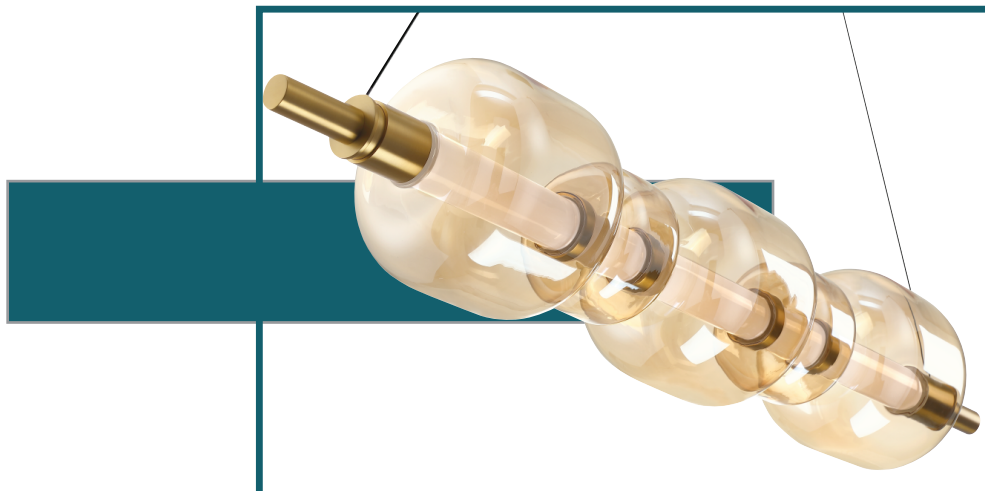

PF268-BLK/SM

Black with Smoke Glass
\$ 252.95

PF268-BRS/BRZ
Brass with Bronze Glass
\$ 269.95

PF268-BRS/CLR
Brass with Clear Glass
\$ 253.95

SOLICA

3 CCT LED Borosilicate Glass Pendants
in a Black finish with choice of
Smoke or Clear glass, or a Brass finish
with choice of Bronze or Clear glass