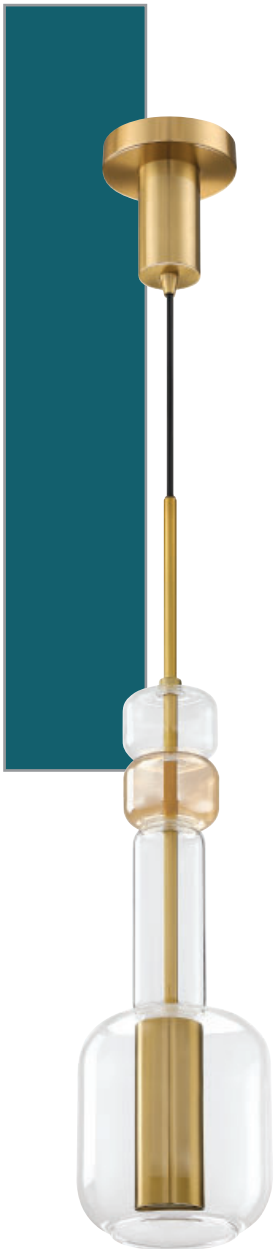

SOLICA

GU-10 Borosilicate Glass
Pendants in a Black or Brass finish

Lamp: GU-10 / 50W (not included)

LED Compatible

Dimmable

Shade Width: 6", Ht: 16"

OAH: 70" (Max.)

1 Year Warranty

PF270-BRS

Brass with Clear Glass featuring
single tier Bronze Glass accent
$ 128.95