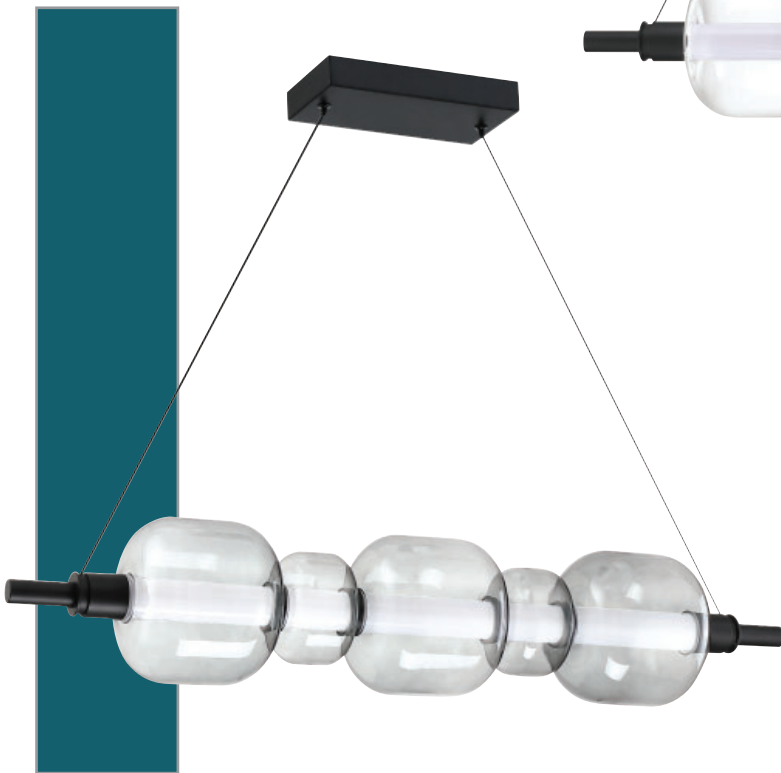

PF268-BLK/SM

Black with Smoke Glass
\$ 252.95

PF268-BRS/BRZ
Brass with Bronze Glass
\$ 269.95

PF268-BRS/CLR
Brass with Clear Glass
\$ 253.95

SOLICA

3 CCT LED Borosilicate Glass Pendants
in a Black finish with choice of
Smoke or Clear glass, or a Brass finish
with choice of Bronze or Clear glass