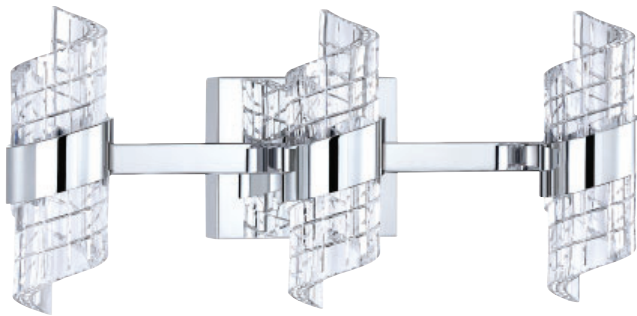

SILHOUETTES

LED

LED Vanity Family in a Black (BLK) or Chrome (CH) finish featuring Ultra Clear Optical Acrylic shades

Dimmable

CRI: 90

5 Year Warranty

VF2650-3L-BLK

VF2650-3L-CH

3-Light

BLK: $ 219.95, CH: $ 237.95

OAW: 19", OAH: 9", Ext: 5"

18 Watt