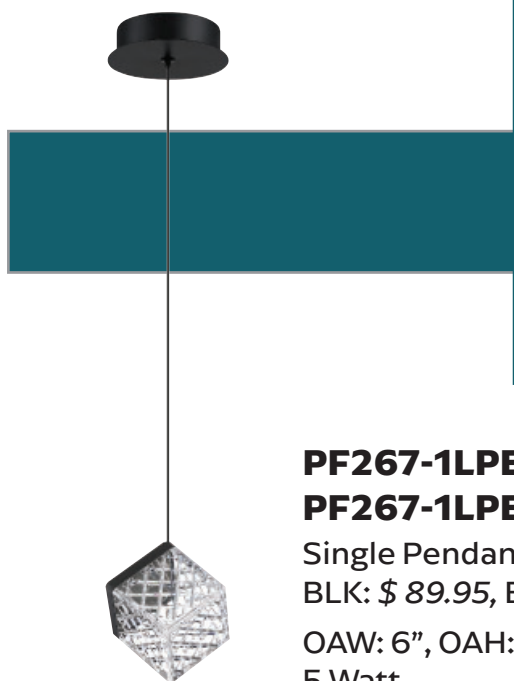

PF267-1LPE-BLK
PF267-1LPE-BRS

Single Pendant
BLK: $ 89.95, BRS: $ 102.95
OAW: 6", OAH: 126" (Max.)
5 Watt