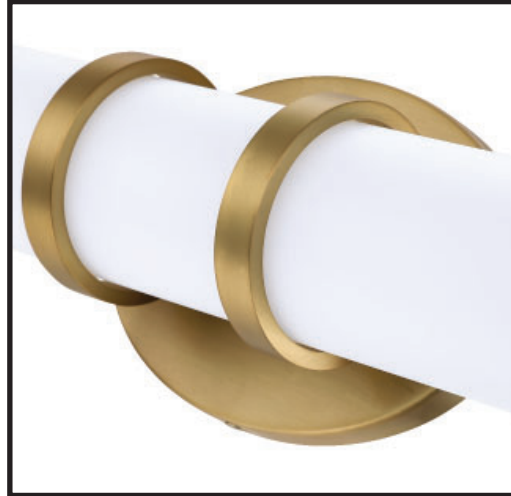

RINGS

LED

LED Vanities Now in a Brass Finish
with White Acrylic Lens

Dimmable

OAH: 5", Ext: 3.75" (ADA Compliant)

Color Temp: 3500K

5 year warranty