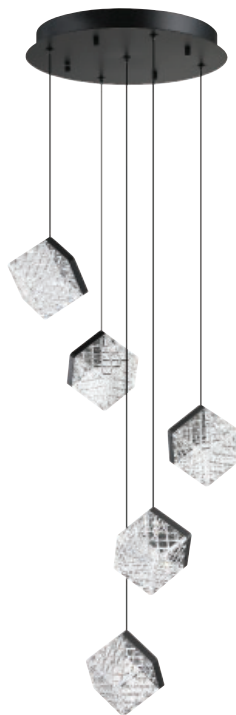

6-Light Rectangular Pan

BLK: \$ 433.95, BRS: \$ 549.95

OAW: 32", OAH: 86" (Max.)

30 Watt

PF267-3LPA-BLK
PF267-3LPA-BRS

3-Light Pan
BLK: \$ 249.95, BRS: \$ 309.95
OAW: 14", OAH: 126" (Max.)
15 Watt

PF267-5LPA-BLK
PF267-5LPA-BRS

5-Light Pan
BLK: \$ 399.95, BRS: \$ 499.95
OAW: 17", OAH: 126" (Max.)
25 Watt

PF267-9LPA-BLK
PF267-9LPA-BRS

9-Light Pan
BLK: \$ 662.95, BRS: \$ 879.95
OAW: 24", OAH: 126" (Max.)
45 Watt

PF267-1LPE-BLK
PF267-1LPE-BRS