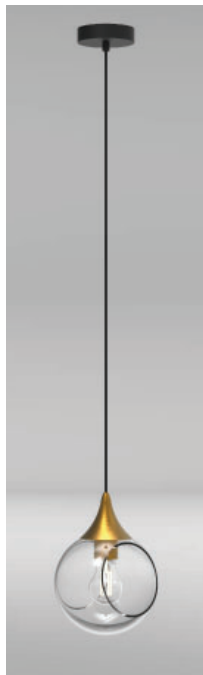

PF274-3LPA-BLK/BRS

3-Light Pan \$ 159.95

OAW: 18", OAH: 130" (Max.)

*Matching Vanities
Page 25*

PF274-5LPA-BLK/BRS

5-Light Pan \$ 269.95

OAW: 24", OAH: 130" (Max.)

PF274-1LPE-BLK/BRS