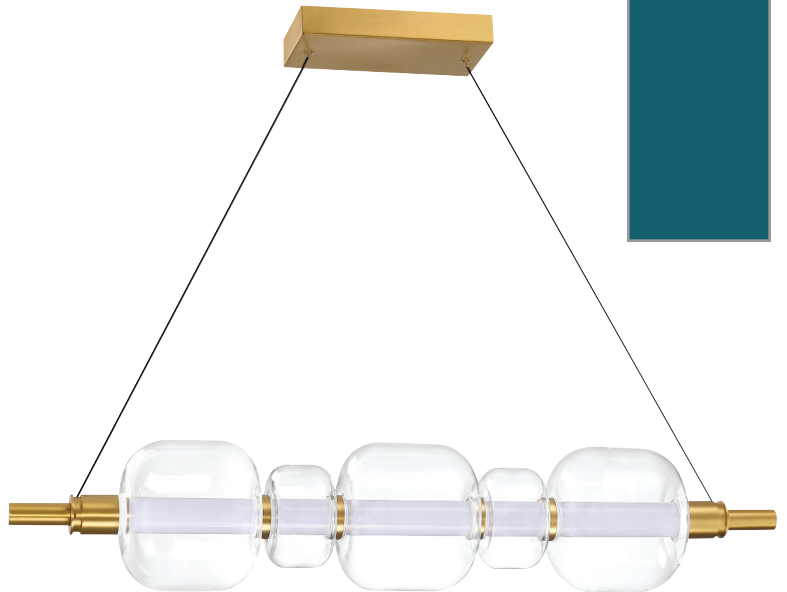

OAW: 5", OAH: 130" (Max.)

6.5 Watt

SOLICA

LED

LED 5-Tier Horizontal Borosilicate Glass Bar Pendants in a Black finish with choice of Smoke or Clear glass, or a Brass finish with choice of Bronze or Clear glass

Dimmable

OAW: 34 in., Depth: 6.5 in.

21 Watt, 1700 lm

Color temperature: 3000K

CRI: 80+

5 Year Warranty

PF268-BLK/CLR

Black with Clear Glass
\$ 243.95

PF268-BLK/SM

Black with Smoke Glass
\$ 252.95

PF268-BRS/BRZ
Brass with Bronze Glass
\$ 269.95

PF268-BRS/CLR
Brass with Clear Glass
\$ 253.95

SOLICA

3 CCT LED Borosilicate Glass Pendants
in a Black finish with choice of
Smoke or Clear glass, or a Brass finish
with choice of Bronze or Clear glass