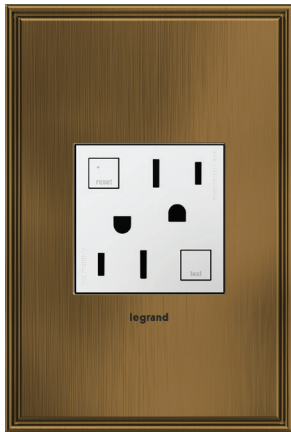

BRUSHED GOLD OR BRASS

A rich, warm counterpoint to the cool stainless tones of the last decade, this trend masters a look of luxury without feeling dated or over-the-top. If you go for the elegance of brushed gold or brass, we suggest:

OUR PICK TO MATCH:

OUR PICK TO ACCENT:

adorne® Coffee