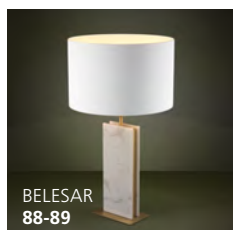

OVERVIEW

VUE D'ENSEMBLE