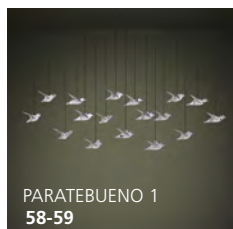

OVERVIEW

VUE D'ENSEMBLE