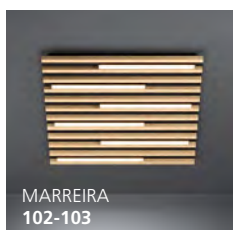

OVERVIEW

VUE D'ENSEMBLE