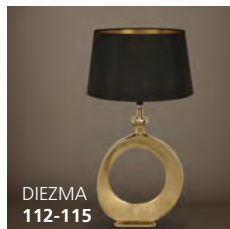

OVERVIEW

VUE D'ENSEMBLE