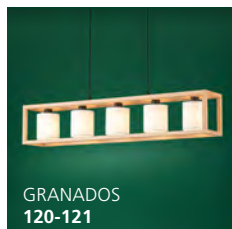

OVERVIEW

VUE D'ENSEMBLE