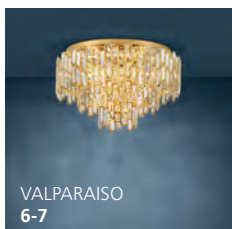

OVERVIEW

VUE D'ENSEMBLE