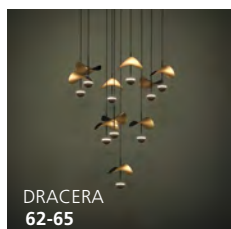

OVERVIEW

VUE D'ENSEMBLE