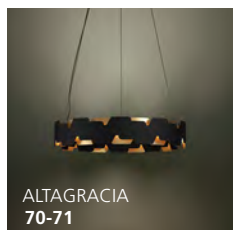

OVERVIEW

VUE D'ENSEMBLE