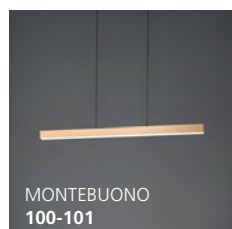

OVERVIEW

VUE D'ENSEMBLE