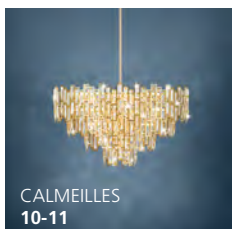

OVERVIEW

VUE D'ENSEMBLE