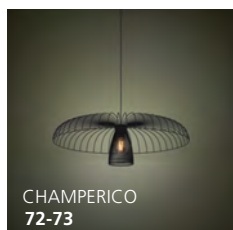

OVERVIEW

VUE D'ENSEMBLE