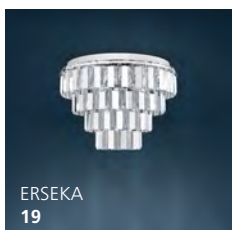

OVERVIEW

VUE D'ENSEMBLE