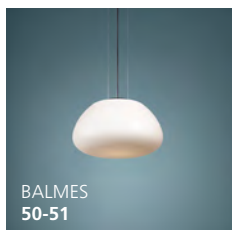

OVERVIEW

VUE D'ENSEMBLE