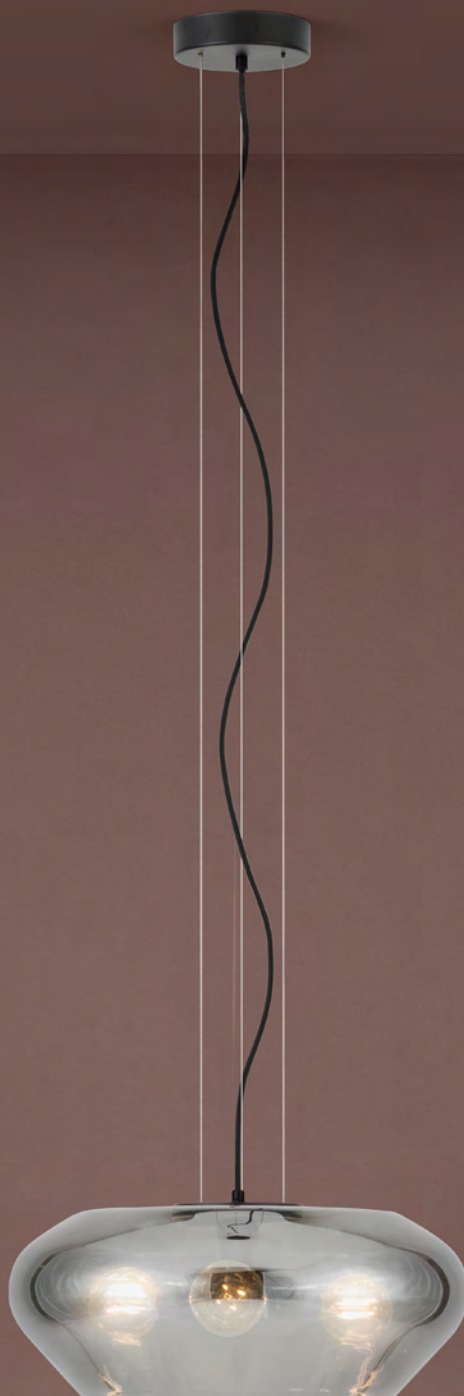

◀ PRIORAT 39657A

Finish / Fini: Black / Noir

Glass / Verre: Chrome Smoked / Fumé chrome

Wattage: 1 x 60W E26 (Not included / Non incluse)

Dimensions:

L: 11.33" **W:** 11.33" **H:** 10.55" **Max. H:** 84.13"

Canopy / Canopée:

L: 4.52" **W:** 4.52" **H:** 0.98"

PRIORAT ▶ 39656A

Finish / Fini: Black / Noir

Glass / Verre: Chrome Smoked / Fumé chrome

Wattage: 1 x 60W E26 (Not included / Non incluse)

Dimensions:

L: 9.33" **W:** 9.33" **H:** 9" **Max. H:** 82.63"

Canopy / Canopée:

L: 4.52" **W:** 4.52" **H:** 0.98"

PRIORAT ▶ 39658A

Finish / Fini: Black / Noir

Glass / Verre: Chrome Smoked / Fumé chrome

Wattage: 3 x 60W E26 (Not included / Non incluses)

Dimensions:

L: 19.60" W: 19.60" H: 8.85" Max. H: 82.28"