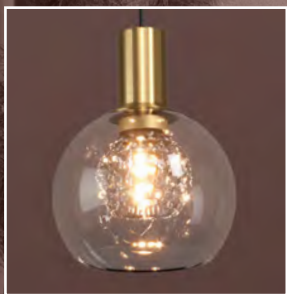

▲ TERQUE
390279A

Finish / Fini: Black & Brushed Gold / Noir et or brossé
Glass / Verre: Clear / Clair

Wattage: 32.4W LED (Integrated / Intégré)
I.Lumens: 6 x 510 (3060)   **Kelvin:** 3000K, 4000K, 5000K
Dimmable / Luminosité variable

Dimensions:
L: 21.26"   W: 21.26"   H: 8.03"   **Max. H:** 154.29"

Canopy / Canopée:
L: 17.72"   W: 17.72"   H: 1.61"

Design highlight
Élément de design