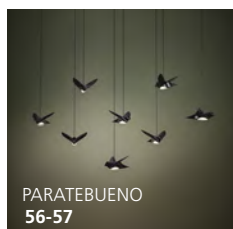

OVERVIEW

VUE D'ENSEMBLE