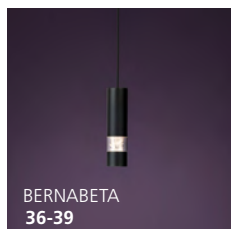

OVERVIEW

VUE D'ENSEMBLE