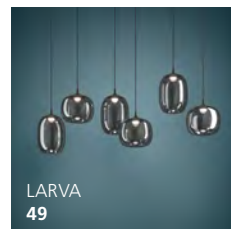

OVERVIEW

VUE D'ENSEMBLE