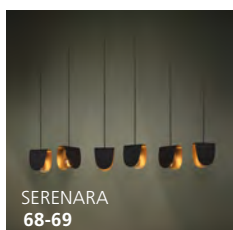

OVERVIEW

VUE D'ENSEMBLE