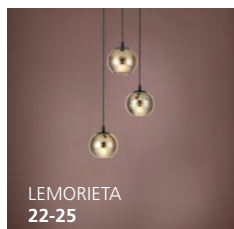

Dimensions:
L: 23.62" **W:** 23.62" **H:** 4.33"

▲ ERSEKA
99093A

Finish / Fini: Chrome / Chrome

Shade / Abat-jour: Clear Glass Crystal & Chrome Metal /
Cristal de verre clair et métal chrome

Wattage: 7 x 40W E12 (Not Included / Non incluses)

Dimensions:

L: 19.69" **W:** 19.69" **H:** 13.86"

Glowing Transparency Transparence éclatante

These luminaires, made from high-quality, semi-transparent glass in different designs, create a mellow and pleasant atmosphere, and give any room that feel-good factor.

LEMORIETA ▶ 39685A

Finish / Fini: Black / Noir
Glass / Verre: Gold Smoked / Fumé or

Wattage: 3 x 40W E26 (Not Included / Non incluses)

Dimensions:
L: 17.32" W: 17.32" H: 7.05" Max. H: 152.76"

Canopy / Canopée:
L: 11.81" W: 11.81" H: 1.22"