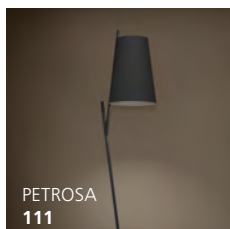

OVERVIEW

VUE D'ENSEMBLE