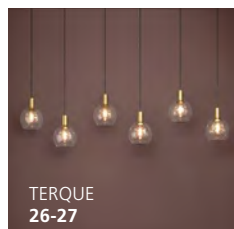

OVERVIEW

VUE D'ENSEMBLE