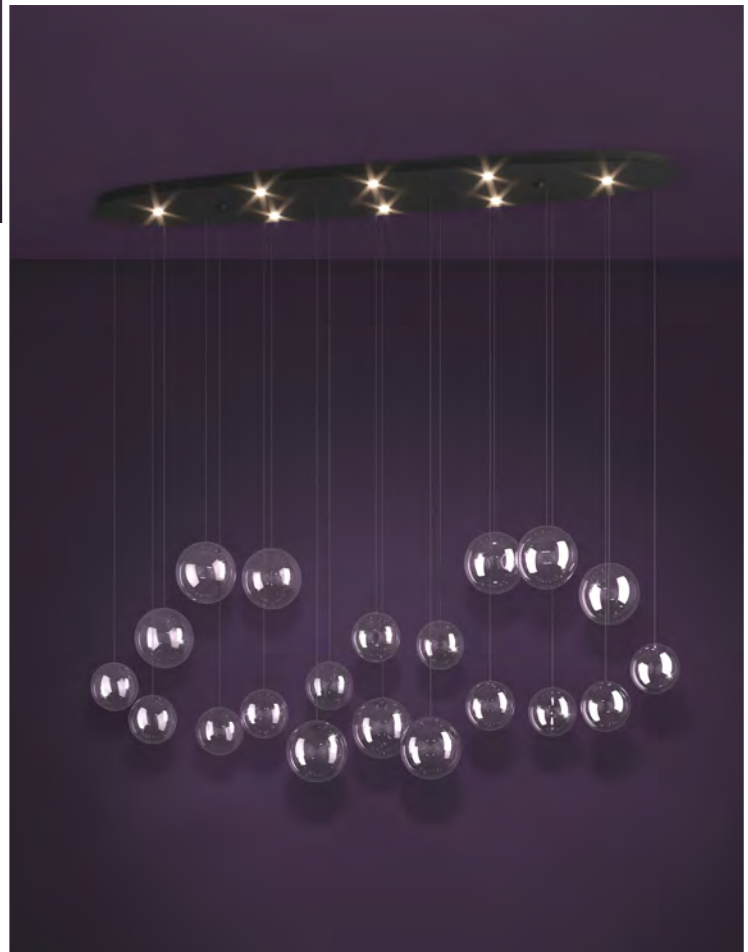

◀ ESPARDELLO 390334A

Finish / Fini: Black / Noir
Glass / Verre: Clear / Clair

Wattage: 35W LED (Integrated / Intégré)
I.Lumens: 8 x 520 (4160)   **D.Lumens:** 2422
Kelvin: 3000K, 4000K, 5000K
Dimmable / Luminosité variable

Dimensions:
L: 46.06"   **W:** 7.87"   **H:** 6.10"   **Max. H:** 150.59"

Canopy / Canopée:
L: 44.88"   **W:** 6.69"   **H:** 1.77"

ESPARDELLO ▶ 390344A

Finish / Fini: Black / Noir
Glass / Verre: Clear / Glass

Wattage: 35W LED (Integrated / Intégré)
I.Lumens: 8 x 520 (4160)   **D.Lumens:** 2729
Kelvin: 3000K, 4000K, 5000K
Dimmable / Luminosité variable

Dimensions:
L: 58.27"   **W:** 10.24"   **H:** 6.10"   **Max. H:** 151.57"

Canopy / Canopée:
L: 56.69"   **W:** 8.66"   **H:** 1.54"