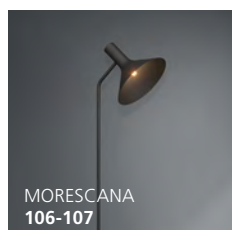

OVERVIEW

VUE D'ENSEMBLE