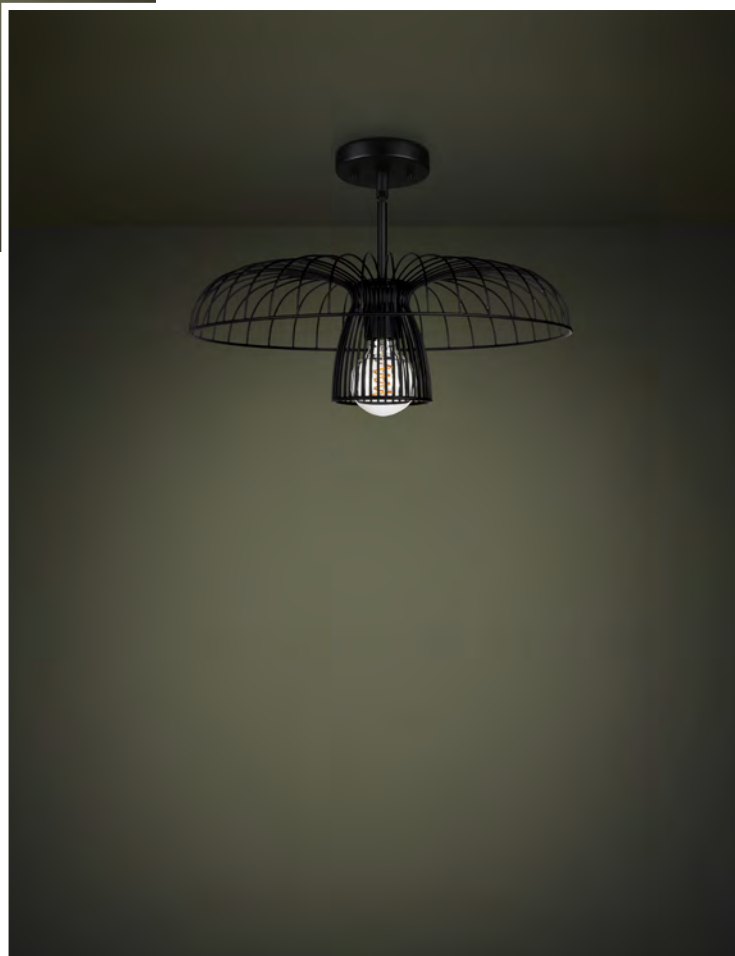

CHAMPERICO ▶ 206263A

Finish / Fini: Black / Noir

Shade / Abat-jour: Black Metal / Métal noir

Wattage: 1 x 60W E26 (Not Included / Non incluse)

Dimensions:

L: 18" **W:** 18" **H:** 6.33" **Max. H:** 62.51"

Canopy / Canopée:

L: 4.72" **W:** 4.72" **H:** 0.98"

Rods / Tige:

2 x 3", 2 x 6", 3 x 12"