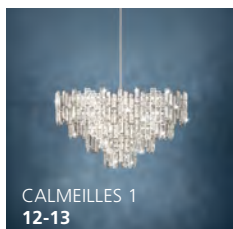

OVERVIEW

VUE D'ENSEMBLE