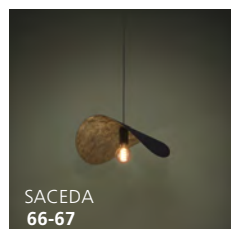

OVERVIEW

VUE D'ENSEMBLE