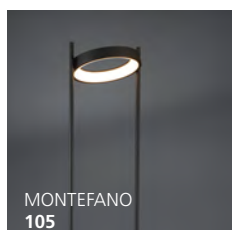

OVERVIEW

VUE D'ENSEMBLE