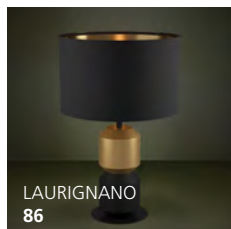

OVERVIEW

VUE D'ENSEMBLE