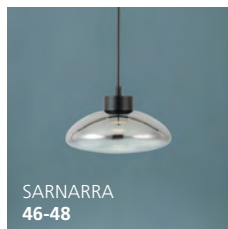

OVERVIEW

VUE D'ENSEMBLE