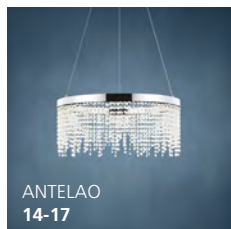

OVERVIEW

VUE D'ENSEMBLE