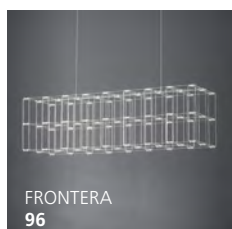

OVERVIEW

VUE D'ENSEMBLE