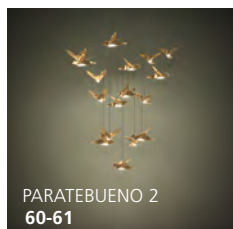

OVERVIEW

VUE D'ENSEMBLE