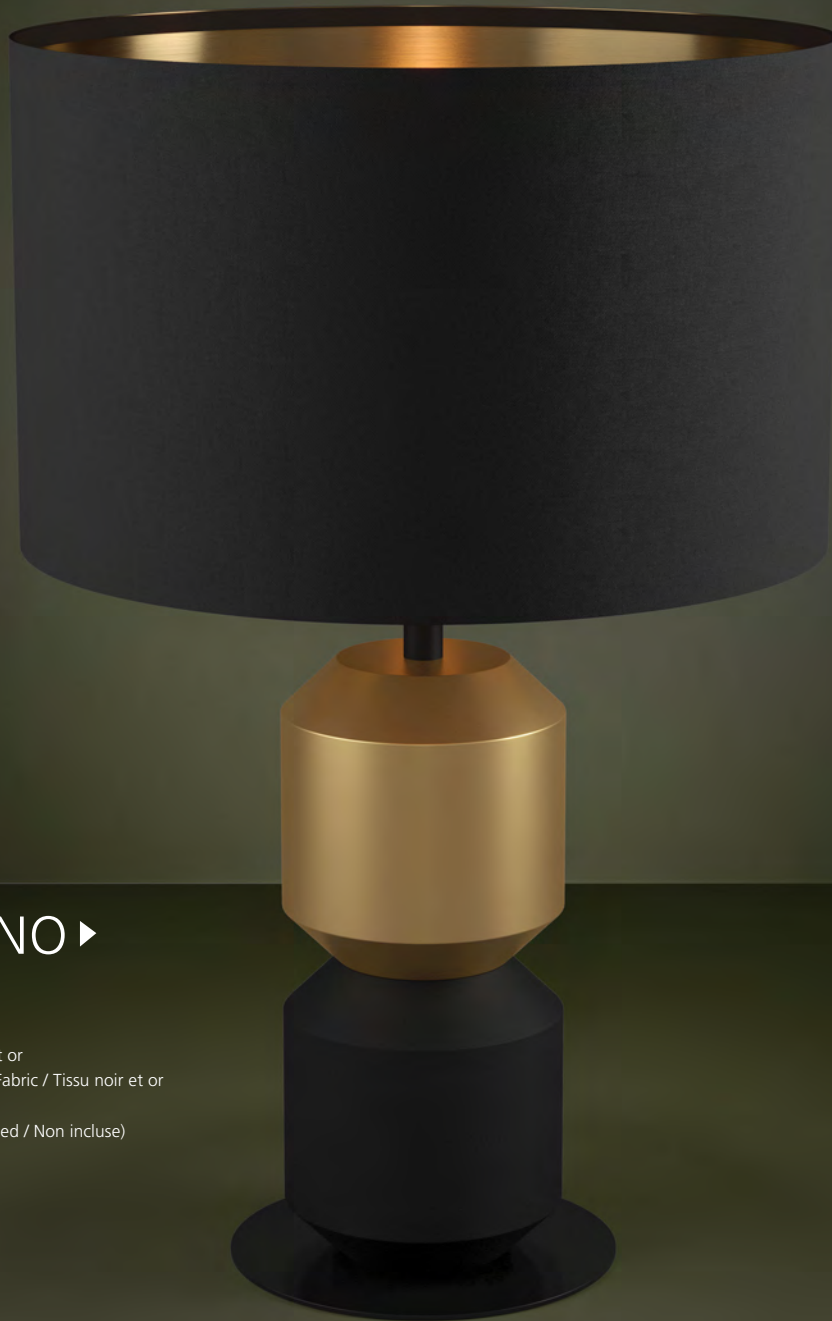

LAURIGNANO ▶
390188A

Finish / Fini: Black & Gold / Noir et or
Shade / Abat-jour: Black & Gold Fabric / Tissu noir et or

Wattage: 1 x 40W E26 (Not Included / Non incluse)

Dimensions:
L: 12.60" W: 12.60" H: 20.35"

In-Line Switch / Interrupteur sur fil