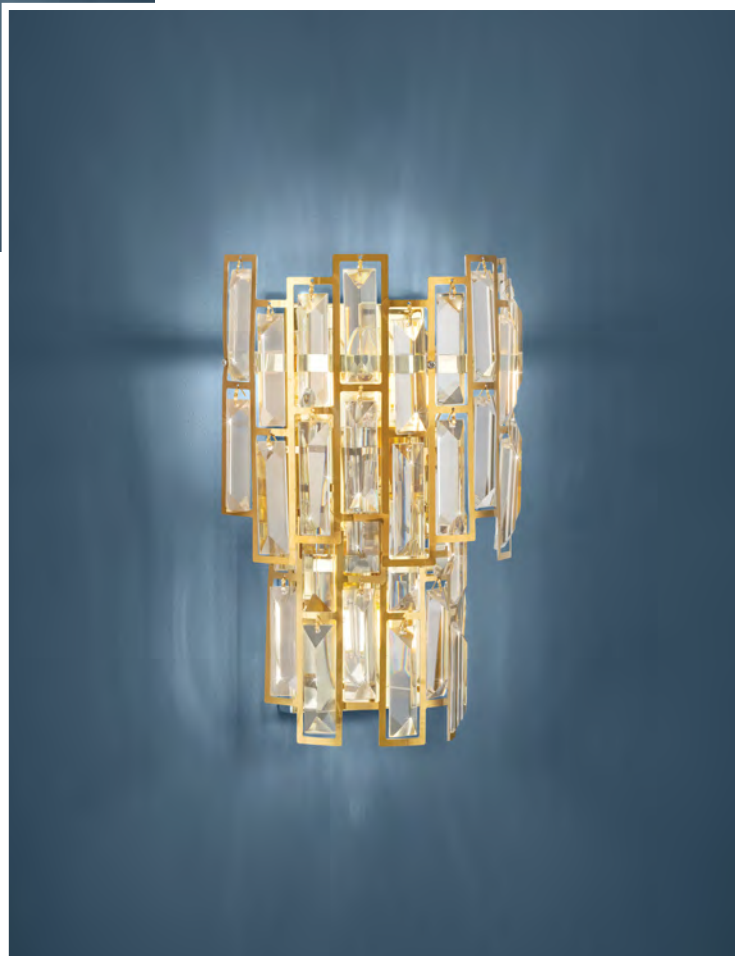

Dimensions:

L: 8.58" **W:** 5.51" **H:** 12.99"

Canopy / Canopée:

L: 4.53" **W:** 0.91" **H:** 11.02"

◀ CALMEILLES 1 39624A

Finish / Fini: Chrome / Chrome

Crystal / Cristal: Clear Glass / Verre clair

Wattage: 10 x 40W E12 (Not Included / Non inclus)