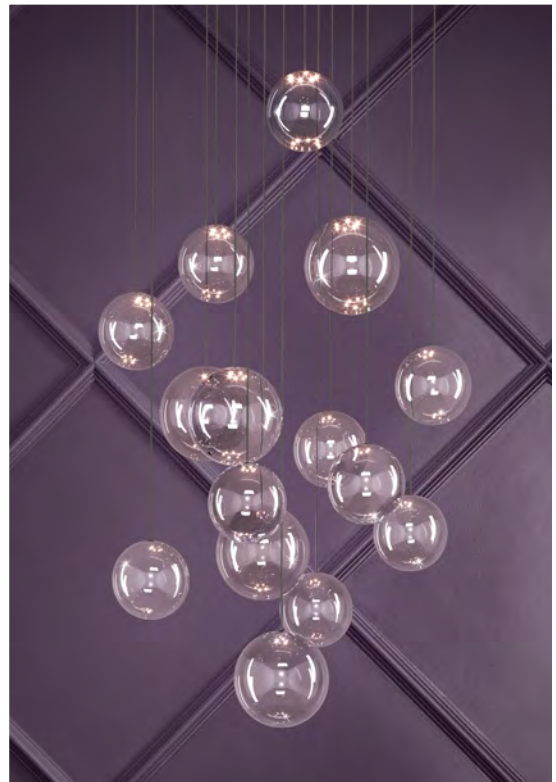

Canopy / Canopée:

L: 4.52" **W:** 4.52" **H:** 0.98"

PRIORAT ▶ 39658A

Finish / Fini: Black / Noir

Glass / Verre: Chrome Smoked / Fumé chrome

Wattage: 3 x 60W E26 (Not included / Non incluses)

Dimensions:

L: 19.60" W: 19.60" H: 8.85" Max. H: 82.28"

Canopy / Canopée:

L: 5.90" W: 5.90" H: 1.41"

Modern Glamour Glamour moderne

Elegantly shimmering brilliant glass applications set into lights with a contemporary design create a special focal point for any home.