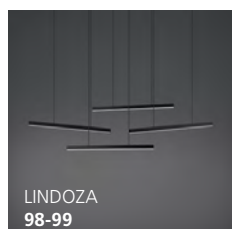

OVERVIEW

VUE D'ENSEMBLE