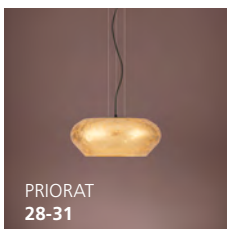

OVERVIEW

VUE D'ENSEMBLE