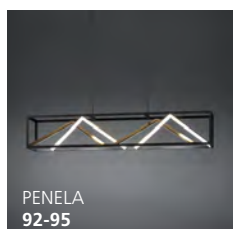

OVERVIEW

VUE D'ENSEMBLE