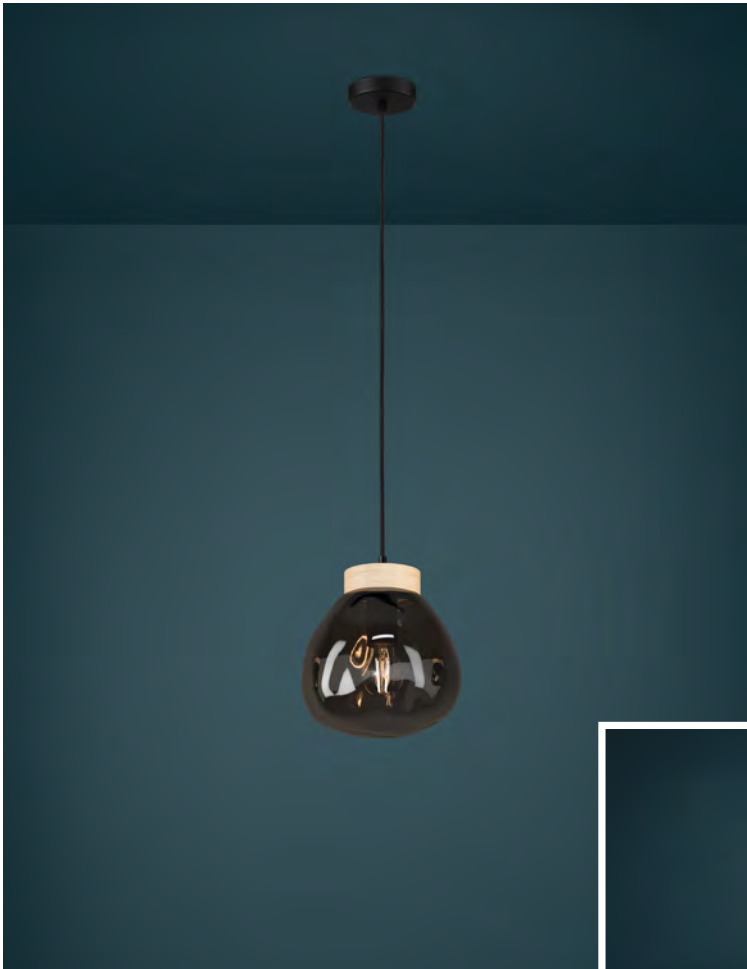

◀ MAGACELA 206613A

Finish / Fini: Black & Rubberwood / Noir et bois d'hévéa
Glass / Verre: Chrome Smoked / Fumé chrome

Wattage: 1 x 60W E26 (Not Included / Non incluse)

Dimensions:

L: 9.56" **W:** 9.56" **H:** 9.92" **Max. H:** 83.54"

Canopy / Canopée:

L: 5.70" **W:** 5.70" **H:** 0.98"

MAGACELA ▶ 390318A

Finish / Fini: Black & Rubberwood / Noir et bois d'hévéa
Glass / Verre: Chrome Smoked / Fumé chrome

Wattage: 3 x 60W E26 (Not Included / Non incluses)

Dimensions:

L: 44.92" **W:** 9.56" **H:** 9.92" **Max. H:** 83.46"

Canopy / Canopée:

L: 39.76" **W:** 4.33" **H:** 1.18"