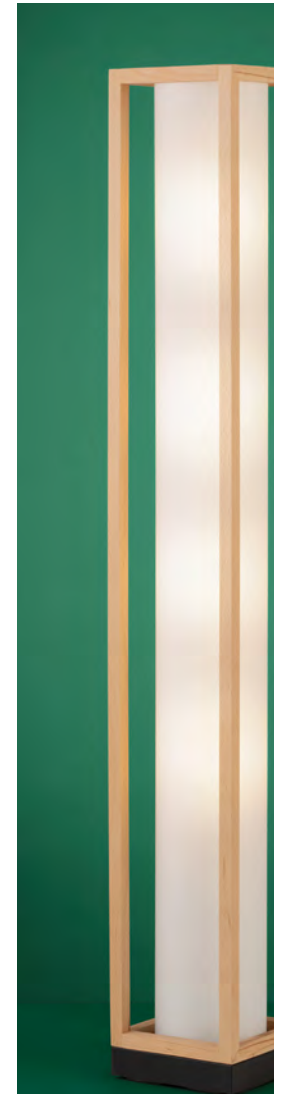

**Fabric
Harmony**

Harmonie
des tissus

108

**Natural
Balance**

Équilibre
naturel

116