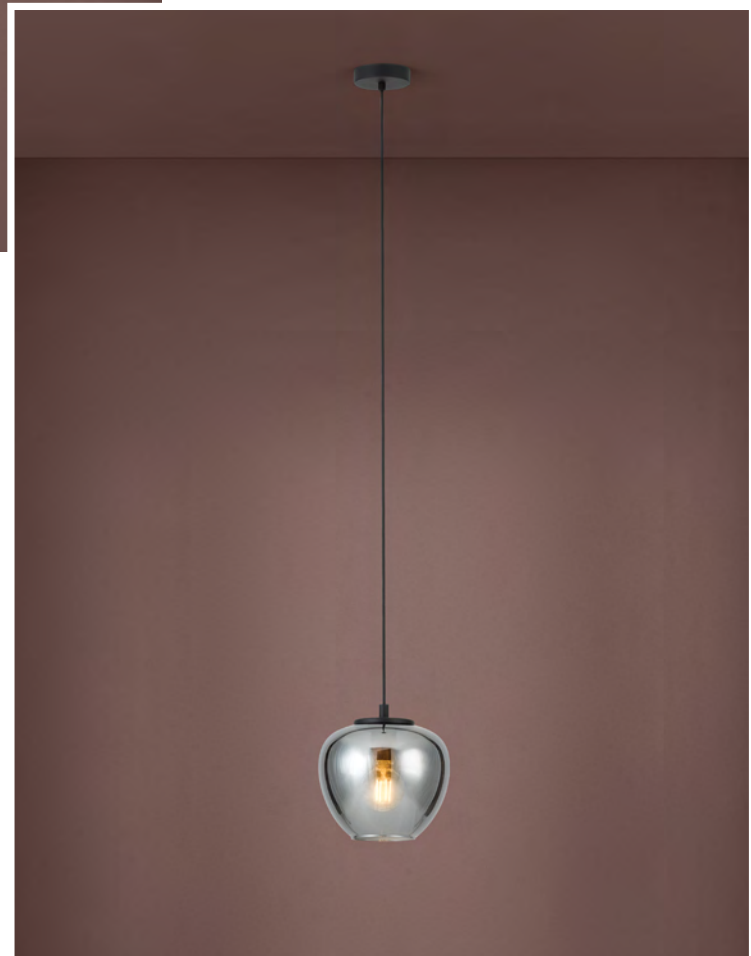

PRIORAT ▶ 39656A

Finish / Fini: Black / Noir

Glass / Verre: Chrome Smoked / Fumé chrome

Wattage: 1 x 60W E26 (Not included / Non incluse)

Dimensions:

L: 9.33" **W:** 9.33" **H:** 9" **Max. H:** 82.63"

Canopy / Canopée:

L: 4.52" **W:** 4.52" **H:** 0.98"