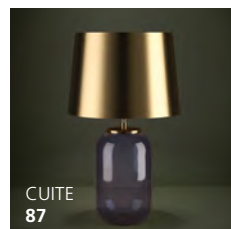

OVERVIEW

VUE D'ENSEMBLE