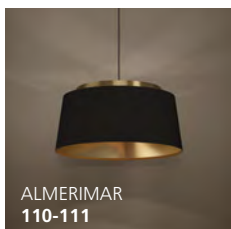

OVERVIEW

VUE D'ENSEMBLE