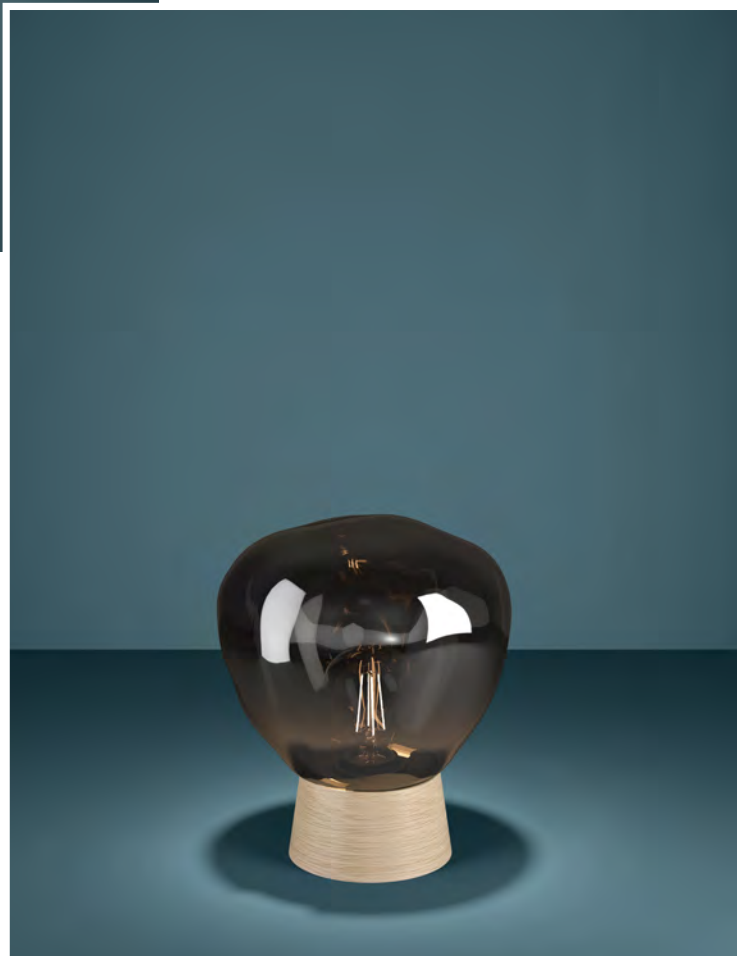

◀ MAGACELA 390319A

Finish / Fini: Black & Rubberwood / Noir et bois d'hévéa
Glass / Verre: Chrome Smoked / Fumé chrome

Wattage: 3 x 60W E26 (Not Included / Non inclus)

Dimensions:
L: 23.70" W: 23.70" H: 9.92" Max. H: 155.90"

Canopy / Canopée:
L: 18.11" W: 18.11" H: 1.41"

MAGACELA ▶ 390321A

Finish / Fini: Rubberwood / Bois d'hévéa
Glass / Verre: Chrome Smoked / Fumé chrome

Wattage: 1 x 60W E26 (Not Included / Non incluse)

Dimensions:
L: 9.56" W: 9.56" H: 8.58"

In-Line Switch / Interrupteur sur fil