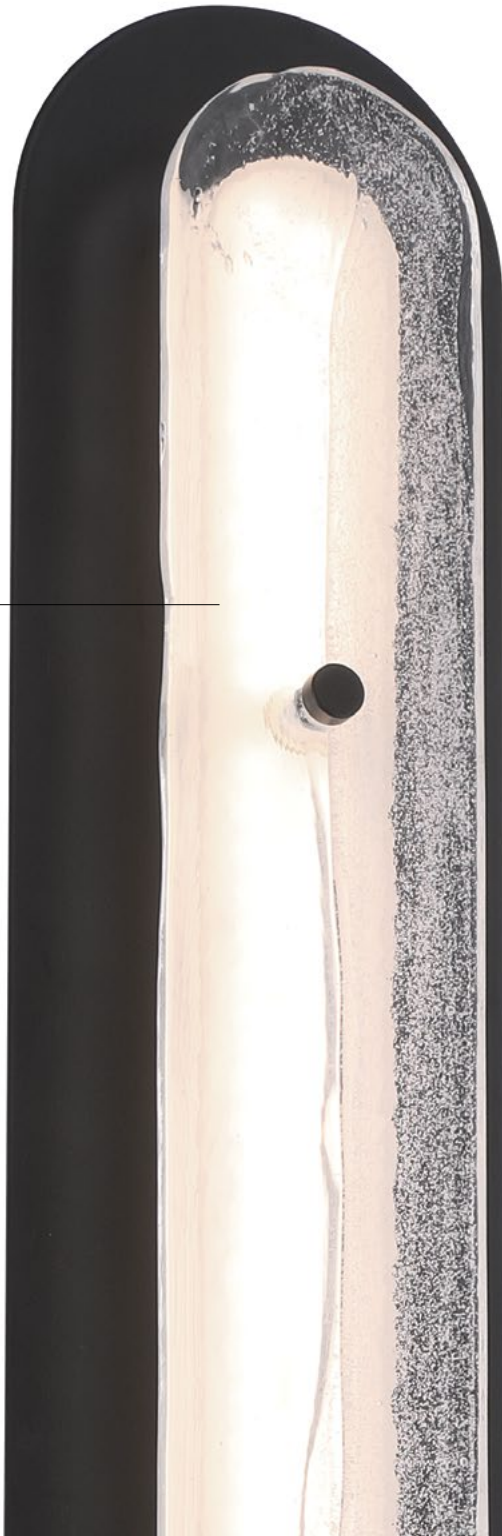

Solid Hand
Casted Art Glass