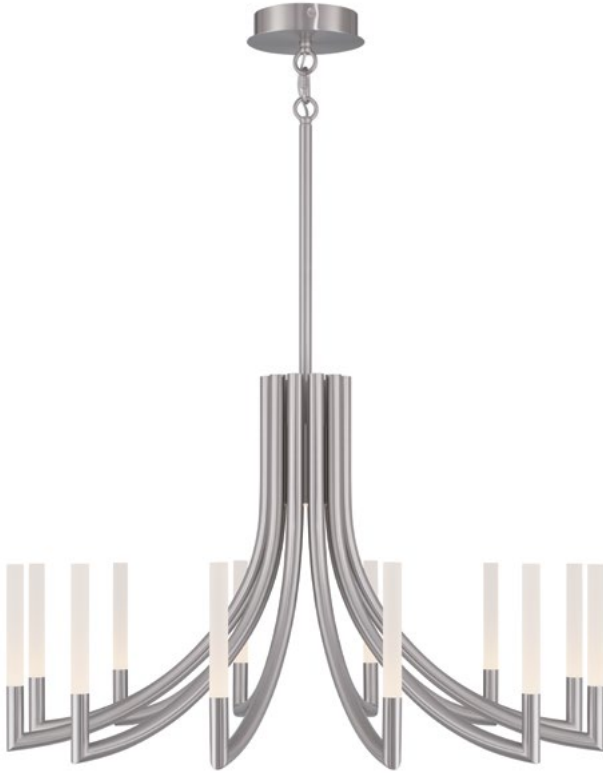

VELLURA
FREESTANDING
P 136

LIGHTING COLLECTION

OLETTE

A downward glow, from the central core differentiates this transitional interpretation of a classic chandelier design. Stark lines and sharp bends percolate up to a beacon of light, atop each rod. These are grand pieces designed to complement the room's principal aesthetic.

OLETTE GRAND CHANDELIER
49012-019

OLETTE WALL SCONCE
49009-019

A 49012
 2-Tiers 20-Light 42" Integrated LED Grand Chandelier
 -019 GOLD -026 NICKEL -033 BLACK

Additional
 LED Recessed
 Downlight

DIMENSIONS	MIN / MAX HEIGHT	LIGHTS	TOTAL WATTAGE	CANOPY / BACKPLATE	COLOR TEMP.	DELIVERED LUMENS	SHADE
A 42.00"D x 26.50"H	31" 85"	20 x 4W, Integrated LED	80W	1.50"H x 7.50"D	3500K	3873	Frosted Acrylic