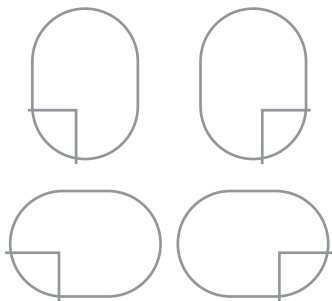

LINDEN

Various shelf
mounting positions
and orientations.