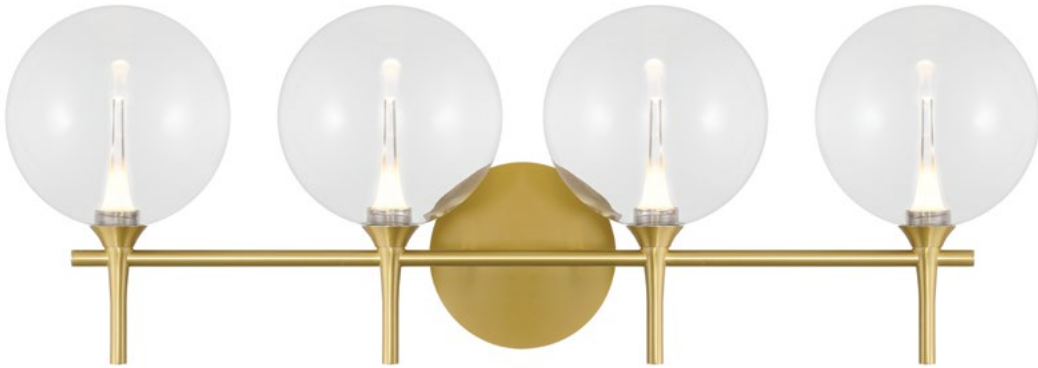

A 48913

3-Light 24" Integrated LED Vanity

-010 CLEAR GLASS -027 SMOKED GLASS -034 AMBER GLASS

B 48914

3-Light 24" Integrated LED Vanity

-017 CLEAR GLASS -024 SMOKED GLASS -031 AMBER GLASS

C 48915

3-Light 24" Integrated LED Vanity

-014 CLEAR GLASS -021 SMOKED GLASS -038 AMBER GLASS

DIMENSIONS	LIGHTS	TOTAL WATTAGE	CANOPY / BACKPLATE	COLOR TEMP.	DELIVERED LUMENS	SHADE
A 23.63"W x 10.25"H x 7.75"EXT	3 x 4W, Integrated LED	12W	1.38"L x 5.50"D	3000K	787	Clear Smoked Amber Glass
B 23.63"W x 10.25"H x 7.75"EXT	3 x 4W, Integrated LED	12W	1.38"L x 5.50"D	3000K	787	Clear Smoked Amber Glass
C 23.63"W x 10.25"H x 7.75"EXT	3 x 4W, Integrated LED	12W	1.38"L x 5.50"D	3000K	787	Clear Smoked Amber Glass