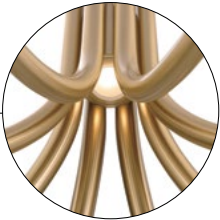

Additional
LED Recessed
Downlight

DIMENSIONS	MIN / MAX HEIGHT	LIGHTS	TOTAL WATTAGE	CANOPY / BACKPLATE	COLOR TEMP.	DELIVERED LUMENS	SHADE
A 42.00"D x 26.50"H	31" | 85"	20 x 4W, Integrated LED	80W	1.50"H x 7.50"D	3500K	3873	Frosted Acrylic