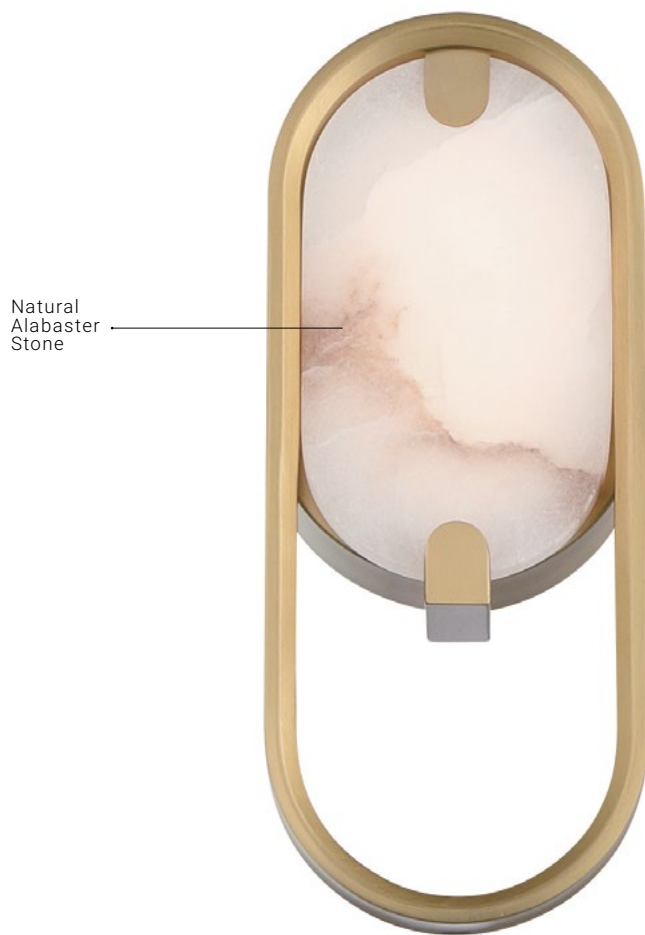

A 48954

11" Integrated LED Wall Sconce

-013 GOLD   -020 BLACK

DIMENSIONS	LIGHTS	TOTAL WATTAGE	CANOPY / BACKPLATE	COLOR TEMP.	DELIVERED LUMENS	SHADE
A 4.13"W x 11.25"H x 2.25"EXT	1 x 8W, Integrated LED	8W	4.50"L x 1.50"W x 6.88"H	3000K	224	Alabaster