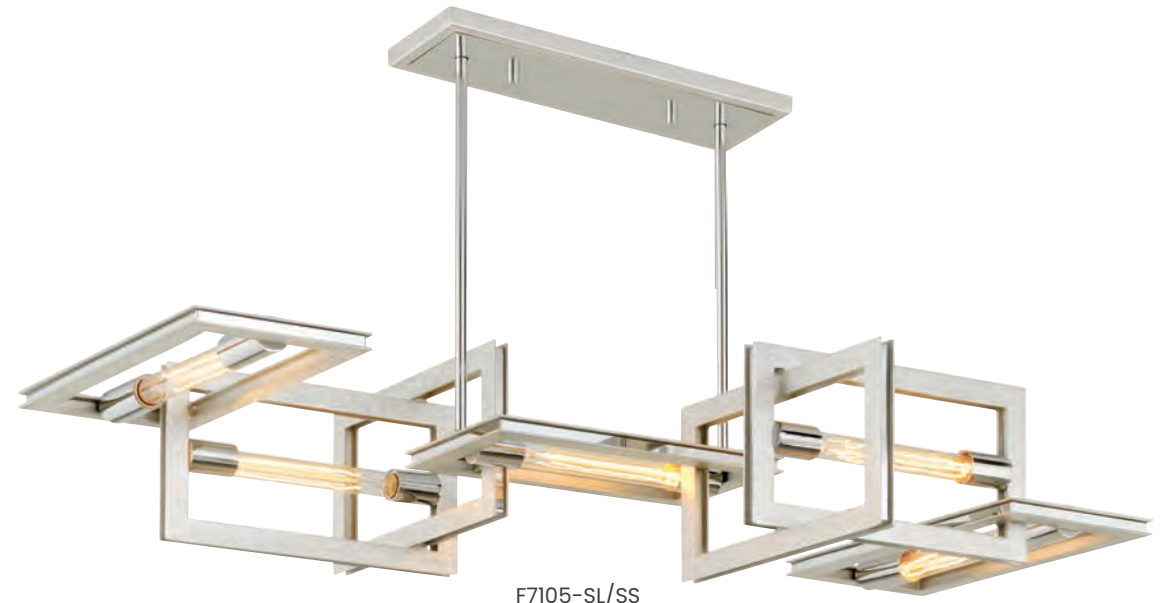

LINEAR	L	W	MIN H	MAX H	CANOPY	DIFFUSER	SOCKET BULB
F7336-TBK/BCR	49"	21.5"	10.25"	52.25"	6"D ∠	Clear Frosted	6 x E12 60W B11

F5908-BRZ/PC

APOLLO BRONZE/POLISHED CHROME (BRZ/PC)

LINEAR	L	W	MIN H	MAX H	CANOPY	GLASS	SOCKET BULB
F5908	49.75"	12.5"	24"	124"	26"L x 5"W	Plated Smoke Clear Rods	12 x E12 60W B11