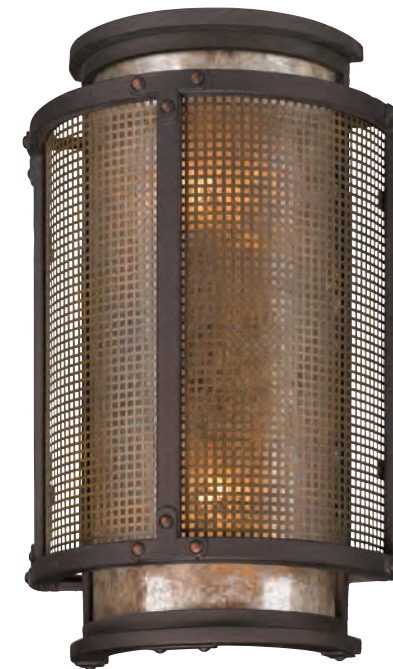

B3272-BRZ/SFB