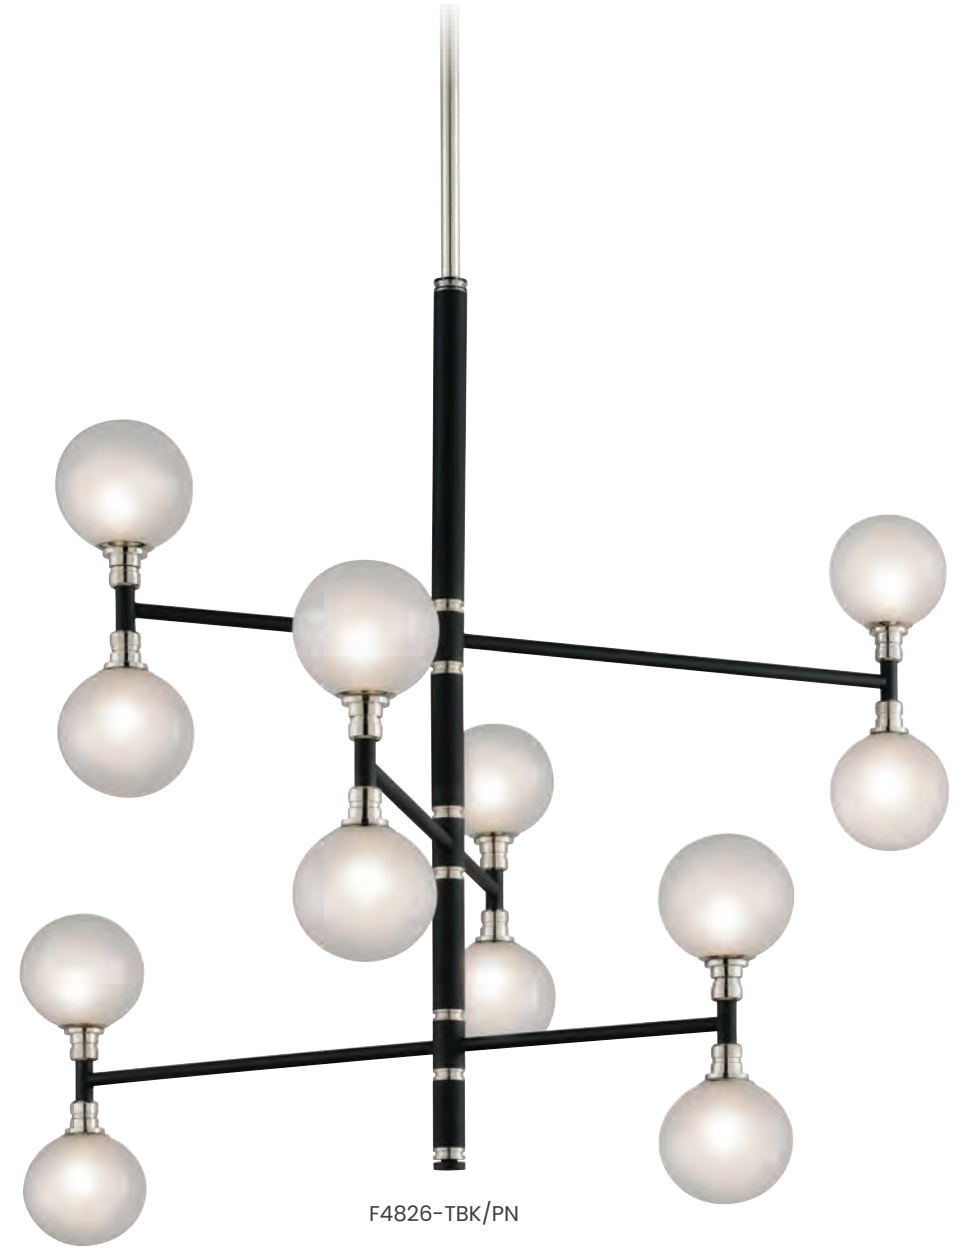

F4826-TBK/PN

ANDROMEDA TEXTURED BLACK/POLISHED NICKEL (TBK/PN)

CHANDELIER	D	MIN H	MAX H	CANOPY	GLASS	SOCKET | BULB
F4826	42"	45"	87"	6"D | ∟	Clear Outside, Etched Inside	12 x G9 | 35W G9 Xenon