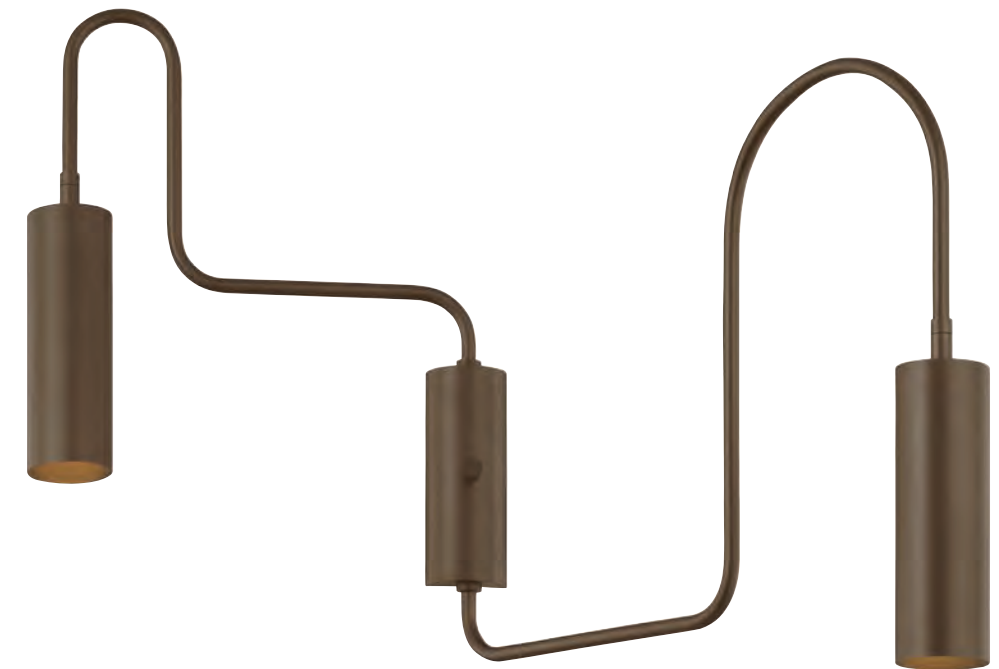

B3220-BRZ

LARK BRONZE (BRZ) | PATINA BRASS (PBR)

SCONCE	W	H	MIN E	MAX E	TCD	BACKPLATE	GEM BOX	SWITCH	SOCKET | BULB
B3220	21"	20.25"	3"	28"	13.75"	2.5"W x 6.75"H	2" x 3"	On/Off on Backplate	2 x E26 | 15W R16