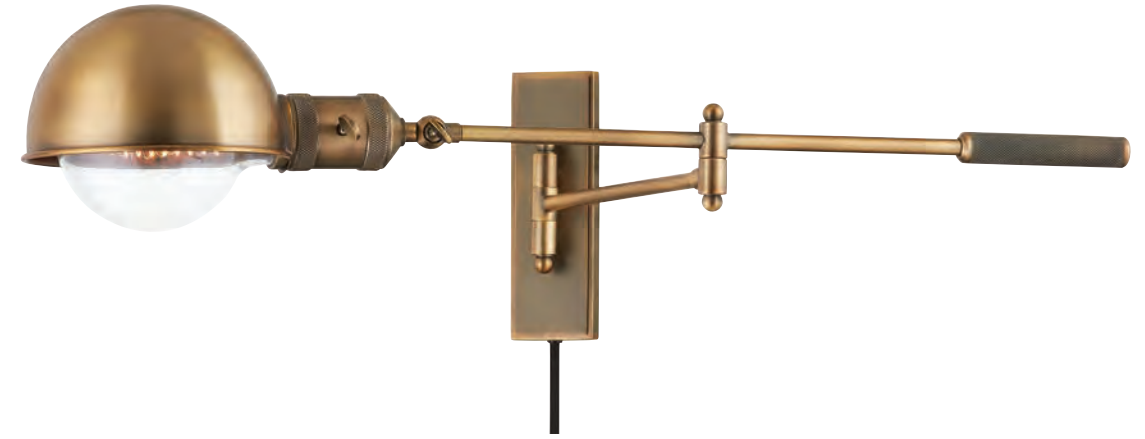

NAVIN PATINA BRASS/TEXTURED BLACK (PBR/TBK)

PORTABLE SCONCE	W	H	MIN E	MAX E	TCD	BACKPLATE	SHADE	MATERIAL	SWITCH	SOCKET BULB
PTL2627	12.5"	27.25"	12.5"	44.25"	24.75"	5.5"D	6.75"T x 12.5"B x 9.25"H	Off-White Linen	On/Off on Cord	1 x E26 60W A19