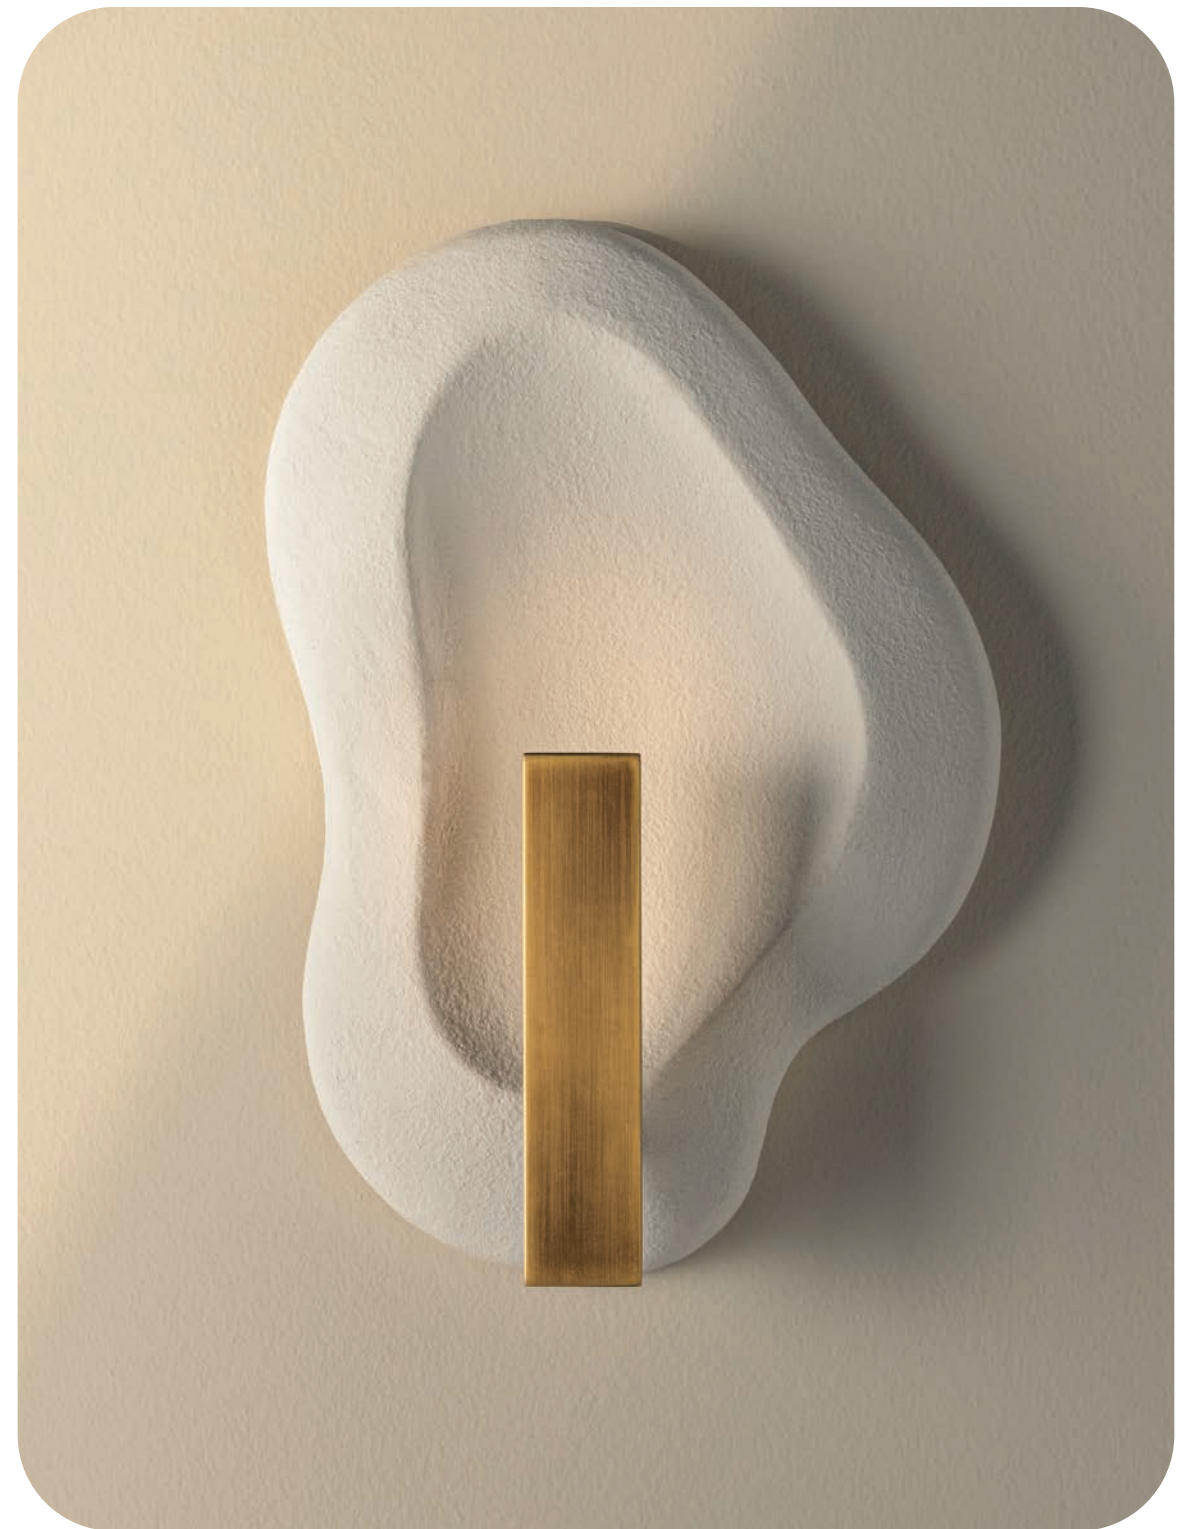

JURA CHANDLER MCLELLAN COLLECTION | PATINA BRASS/CERAMIC RUSTIC SHELL (PBR/CRH)

SCONCE	W	H	E	TCD	BACKPLATE	LED
B3915	10"	14.5"	4.25"	11"	4.75"D	8W | 2700K | 120V | 90 CRI | 425 DL | ELV, TRIAC Dimmable