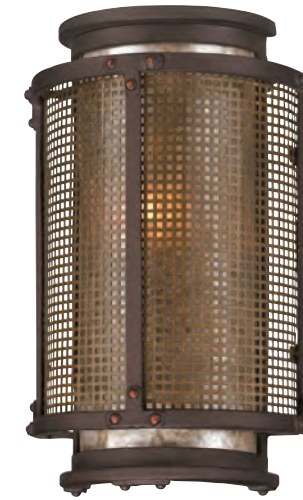

EXTERIOR PENDANT	D	MIN H	MAX H	CANOPY	GLASS	SOCKET BULB	RATING
F3317	8"	20.25"	90.5"	5.5"D	Clear Seeded	3 x E12 60W B11	Damp

EXTERIOR FLUSH	D	H	CANOPY	GLASS	SOCKET BULB	RATING
C3310	15"	7.75"	15"D	Clear Seeded	2 x E26 60W A19	Damp