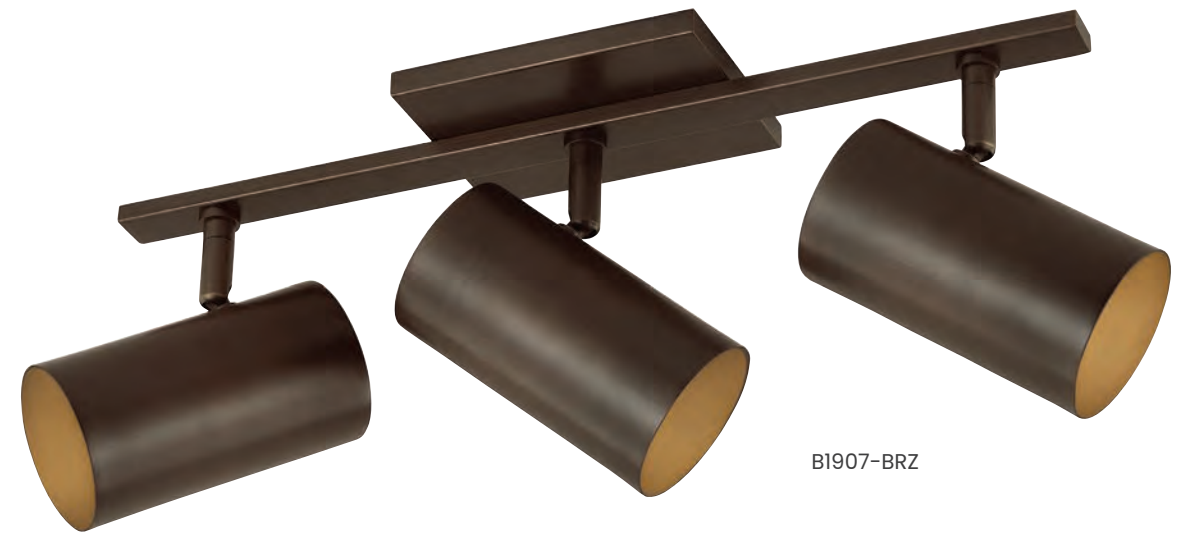

B1907-BRZ

RUEBEN BRONZE (BRZ) | PATINA BRASS (PBR)

SEMI-FLUSH	W	H	MIN E	MAX E	TCD	BACKPLATE	SOCKET | BULB
B1906	12"	6.25"	6.25"	8"	2.25"	6"W x 4.25"H	2 x E26 | 15W PAR 20
B1907	19"	6.25"	6.25"	8"	2.25"	6"W x 4.25"H	3 x E26 | 15W PAR 20