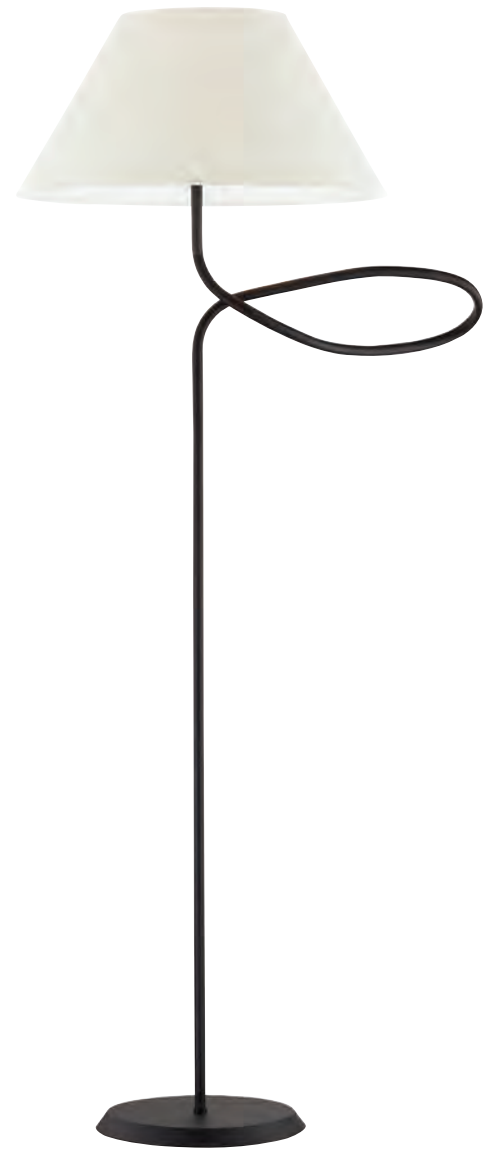

PFL1868-FOR