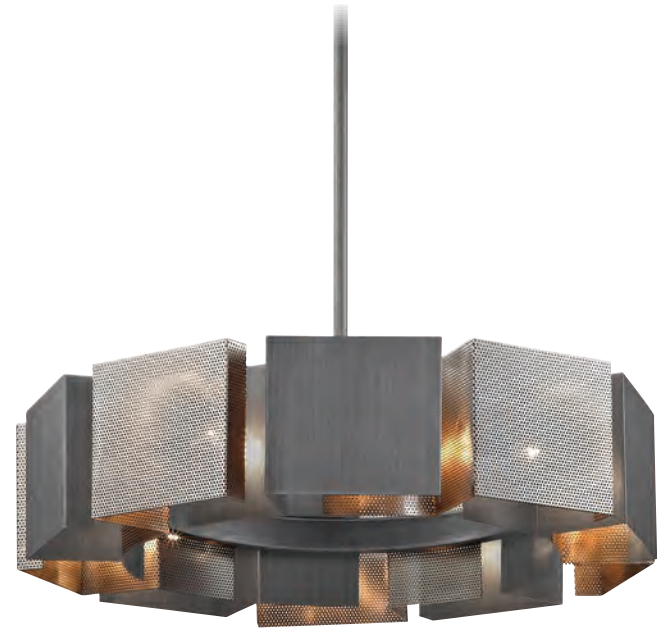

F3128-HBZ

PIKE PLACE HERITAGE BRONZE (HBZ)

CHANDELIER	D	MIN H	MAX H	CANOPY	SOCKET BULB
F3128	32"	36.5"	105.5"	5.5"D	18 x E12 40W T8-3.5

F1716-TRN

F1710-TRN

ARCADIA TEXTURED IRON (TRN)

CHANDELIER	D	MIN H	MAX H	CANOPY	GLASS	SOCKET BULB
F1710	39.75"	35.5"	105.5"	4.75"D	Clear Ribbed Provence	10 x E12 60W B11
F1716	27"	28.75"	98.75"	4.75"D	Clear Ribbed Provence	6 x E12 60W B11