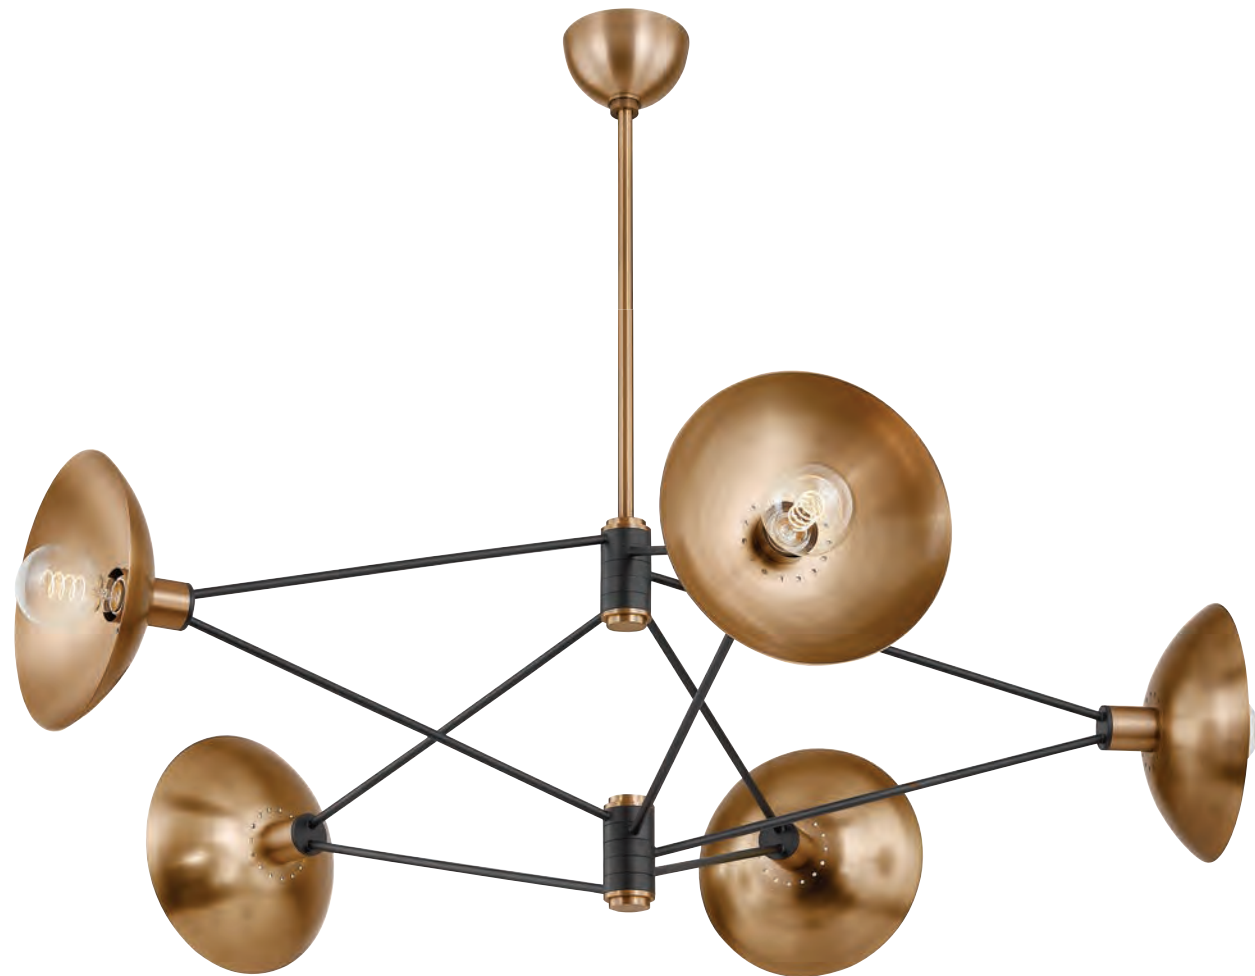

F1050-PBR/SBK

AXEL PATINA BRASS/SOFT BLACK (PBR/SBK)

CHANDELIER	D	MIN H	MAX H	CANOPY	SOCKET | BULB
F1036	36"	19.25"	61"	5"D	3 x E26 | 15W G25
F1050	50"	23.25"	65"	5"D	5 x E26 | 15W G25