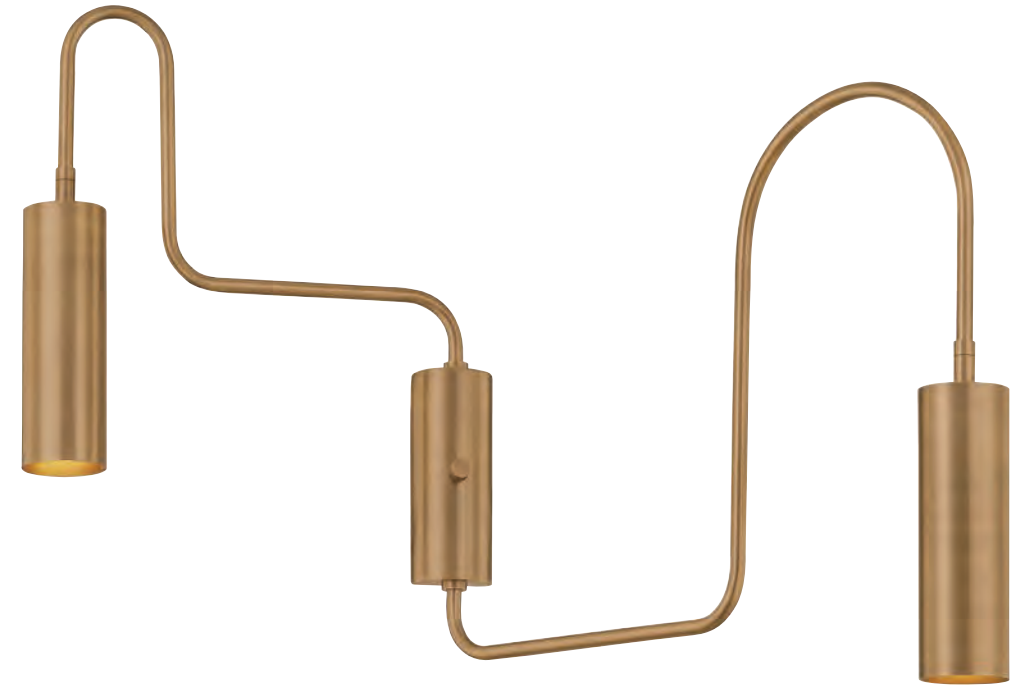

GAGE PATINA BRASS (PBR) | VINTAGE PEWTER (VPT)

SCONCE	W	H	MIN E	MAX E	TCD	BACKPLATE	SOCKET | BULB
B1715	4.25"	15.25"	5.25"	8.75"	9.25"	4.25"SQ	1 x GU10 | 9W MR16

B3220-PBR

LARK BRONZE (BRZ) | PATINA BRASS (PBR)

SCONCE	W	H	MIN E	MAX E	TCD	BACKPLATE	GEM BOX	SWITCH	SOCKET | BULB
B3220	21"	20.25"	3"	28"	13.75"	2.5"W x 6.75"H	2" x 3"	On/Off on Backplate	2 x E26 | 15W R16