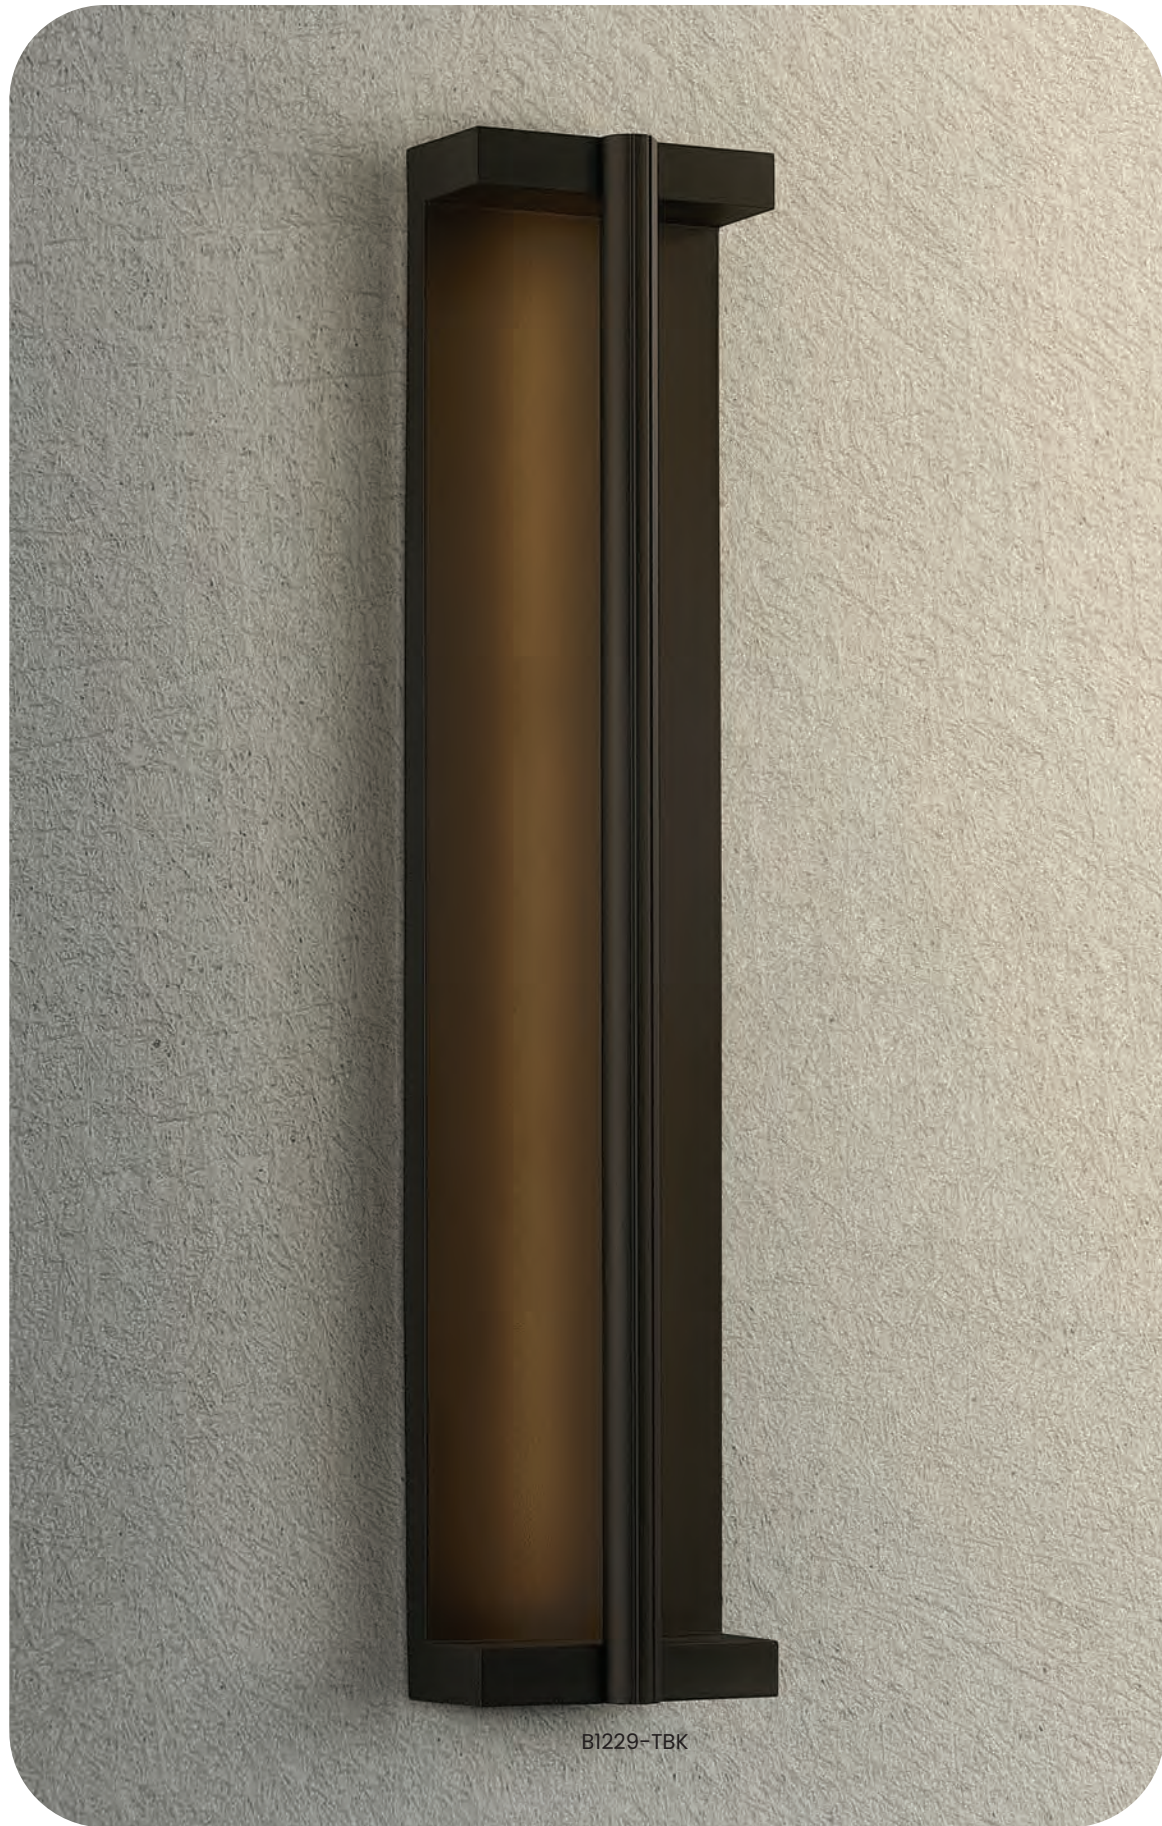

B1229-TBK

CALLA ADA | TROY ELEMENTS | TEXTURED BLACK (TBK)

EXTERIOR SCENCE	W	H	E	TCD	BACKPLATE	LED	RATING
B1251	4.75"	15"	3.75"	7.5"	4.75"W x 15"H	7W | 3000K | 90 CRI | 100-277V | 150 DL | ELV, TRIAC Dimmable	Wet
B1252	4.75"	21.5"	3.75"	10.75"	4.75"W x 21.5"H	9W | 3000K | 90 CRI | 100-277V | 225 DL | ELV, TRIAC Dimmable	Wet
B1229	6.5"	30"	4"	15"	5"W x 12"H	12W | 3000K | 90 CRI | 120V | 250 DL | TRIAC Dimmable	Wet