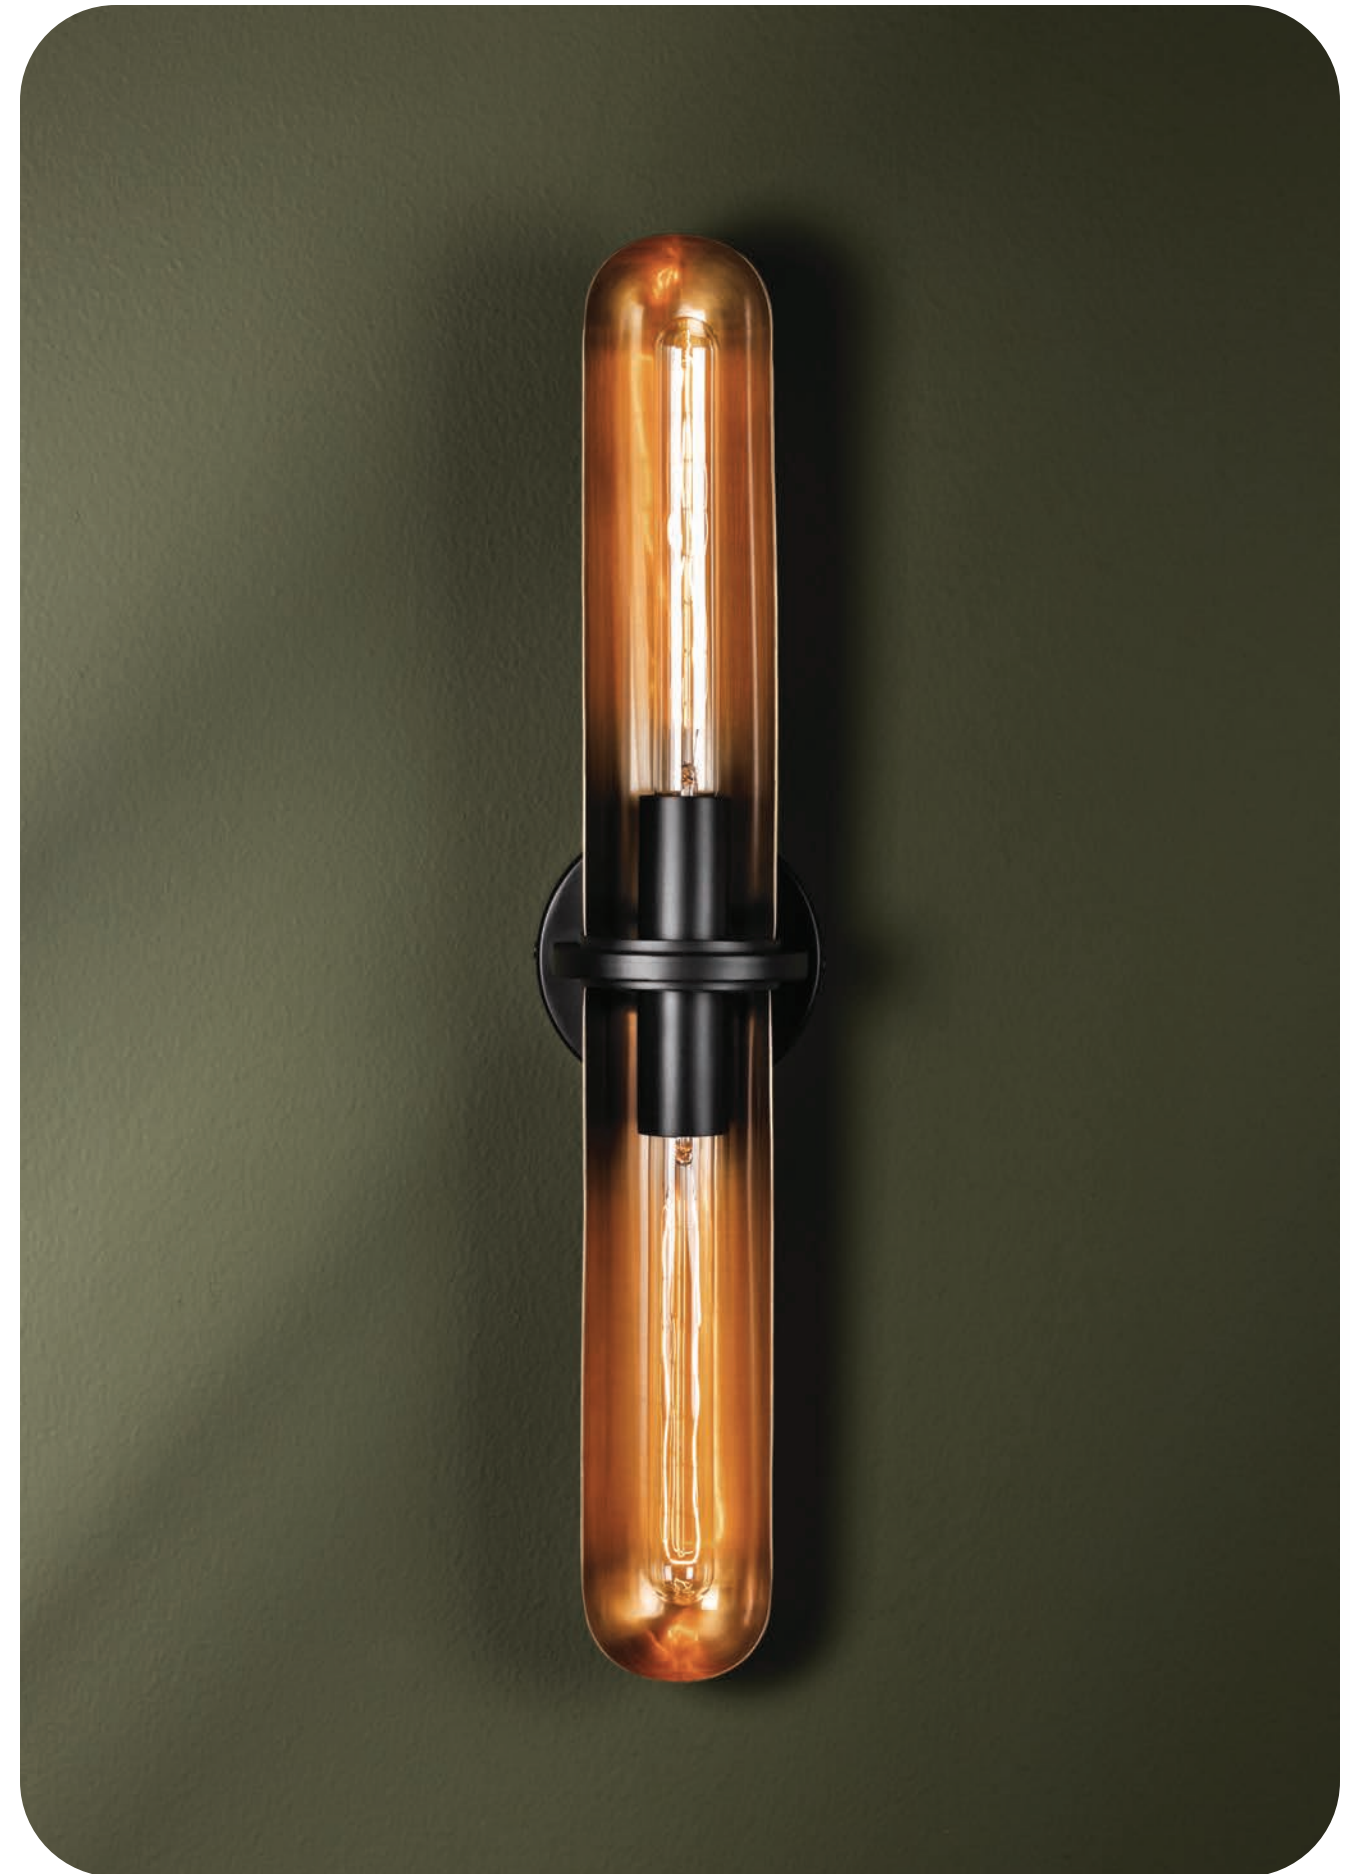

TUSCON PATINA BRASS/SOFT BLACK (PBR/SBK)

SCONCE	W	H	E	TCD	BACKPLATE	SOCKET | BULB
B8616	5"	15.25"	4.25"	12.75"	5"D	1 x E26 | 15W T10-9
B8626	5"	25.5"	4.25"	12.75"	5"D	2 x E26 | 15W T10-9