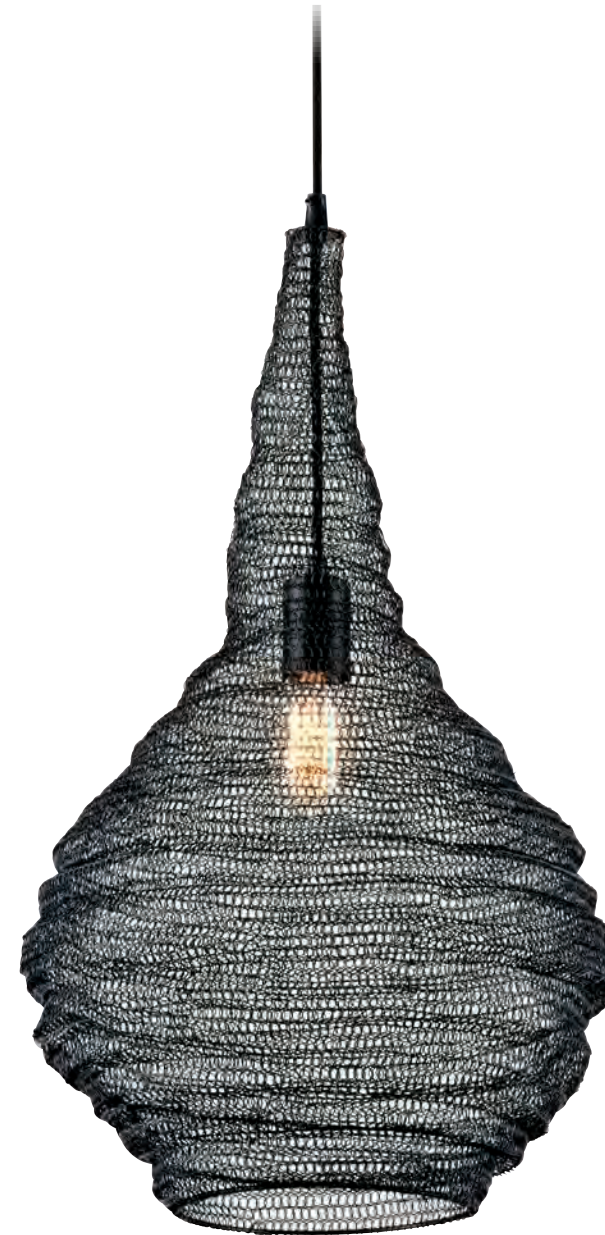

F6771-SBK

WABI SABI SOFT BLACK (SBK)

PENDANT	D	MIN H	MAX H	CANOPY	SOCKET | BULB
F6772	18"	30"	138"	5"D	1 x E26 | 60W ST18
F6775	12"	24"	132"	5"D	1 x E26 | 60W ST18

WABI SABI SOFT BLACK (SBK)

PENDANT	D	MIN H	MAX H	CANOPY	SOCKET | BULB
F6771	16"	34"	142"	5"D	1 x E26 | 60W ST18
F6773	13"	20"	128"	5"D	1 x E26 | 60W ST18