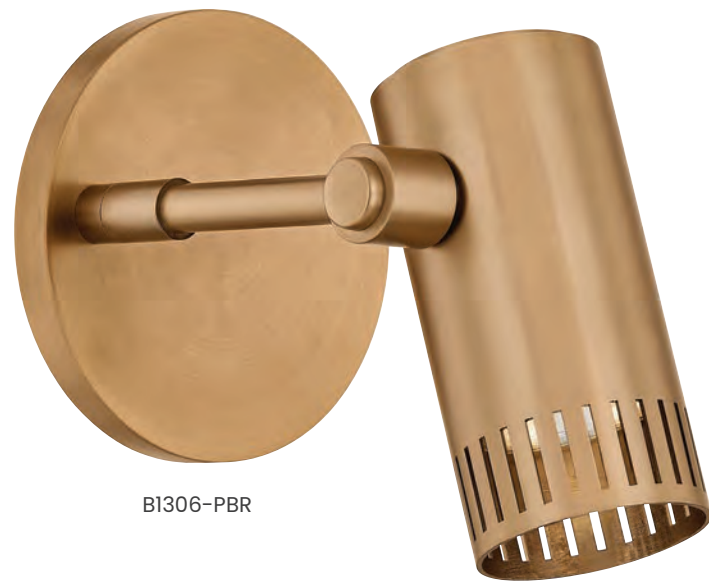

DIETER BRONZE (BRZ)

SCONCE	W	H	MIN E	MAX E	TCD	BACKPLATE	SOCKET BULB
B4116	4.25"	16.25"	7"	10.5"	5.5"	4.25"D	1 x E26 15W R20

B4116-BRZ

B1306-VPT

Arrow can be used as a
Wall Sconce or a Flush Mount.

B1306-PBR