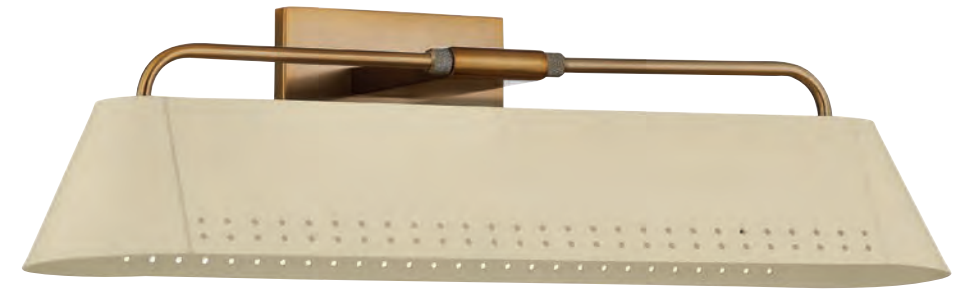

B1106-PBR/SSD