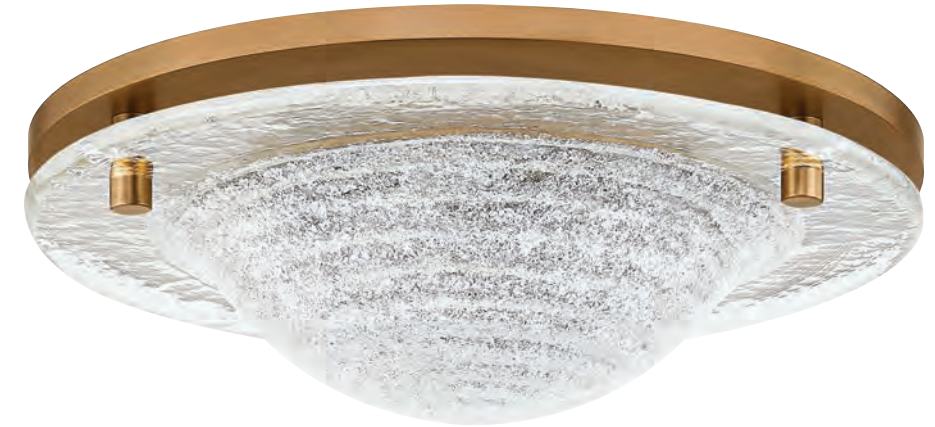

C2114-PBR

MAGMA PATINA BRASS (PBR)

FLUSH	D	H	CANOPY	GLASS	SOCKET BULB
C2114	14.25"	10"	11.5"D	Clear Mist	3 x E12 8W G16.5

C2113-PBR

BELLOW PATINA BRASS (PBR)

FLUSH	D	H	CANOPY	GLASS	SOCKET BULB
C2113	13"	9.25"	7"D	Clear	1 x E26 15W G25