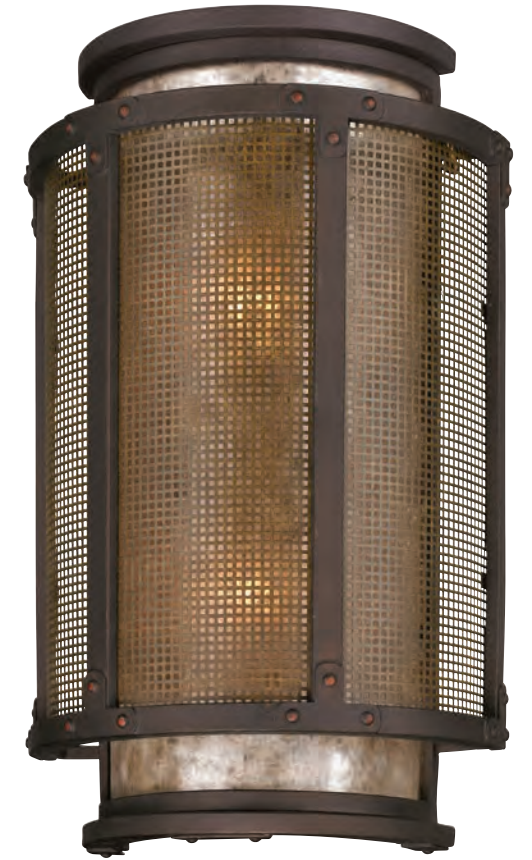

B3273-BRZ/SFB

COPPER MOUNTAIN BRONZE (BRZ)

EXTERIOR SCONCE	W	H	E	TCD	BACKPLATE	DIFFUSER	SOCKET | BULB	RATING
B3271	6.25"	10.5"	3.25" | ADA	5.25"	4"W x 9.75"H	Silver Mica	1 x E12 | 60W B11	Wet
B3272	8.75"	14.25"	4.5"	7.25"	4.75"W x 13.5"H	Silver Mica	2 x E12 | 40W B11	Wet
B3273	11.25"	18.25"	5.5"	9.25"	6.25"W x 17.5"H	Silver Mica	2 x E26 | 60W A19	Wet