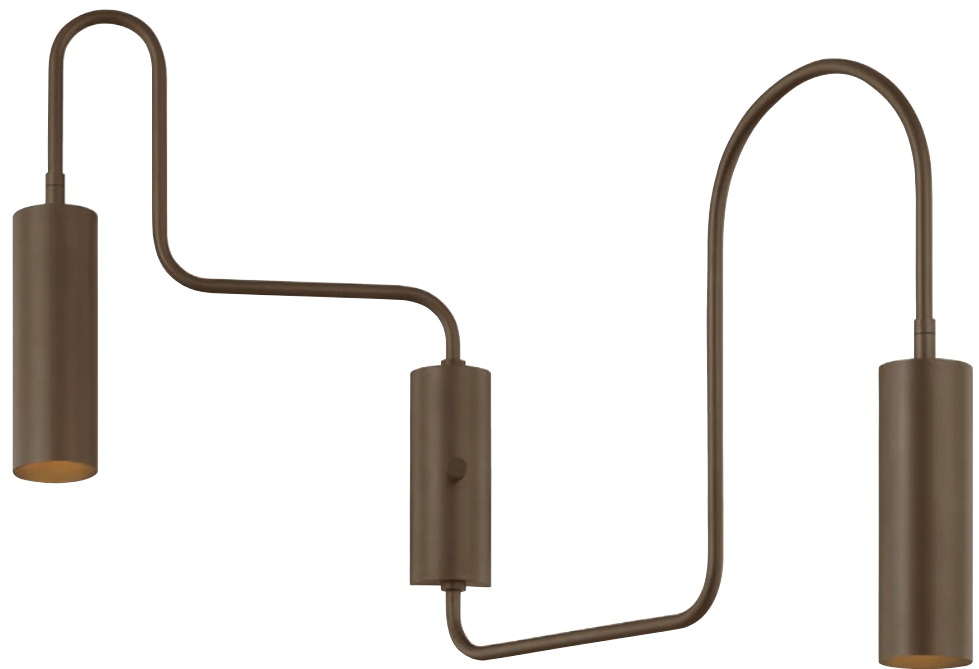

LARK BRONZE (BRZ) | PATINA BRASS (PBR)

SCONCE	W	H	MIN E	MAX E	TCD	BACKPLATE	GEM BOX	SWITCH	SOCKET | BULB
B3220	21"	20.25"	3"	28"	13.75"	2.5"W x 6.75"H	2" x 3"	On/Off on Backplate	2 x E26 | 15W R16