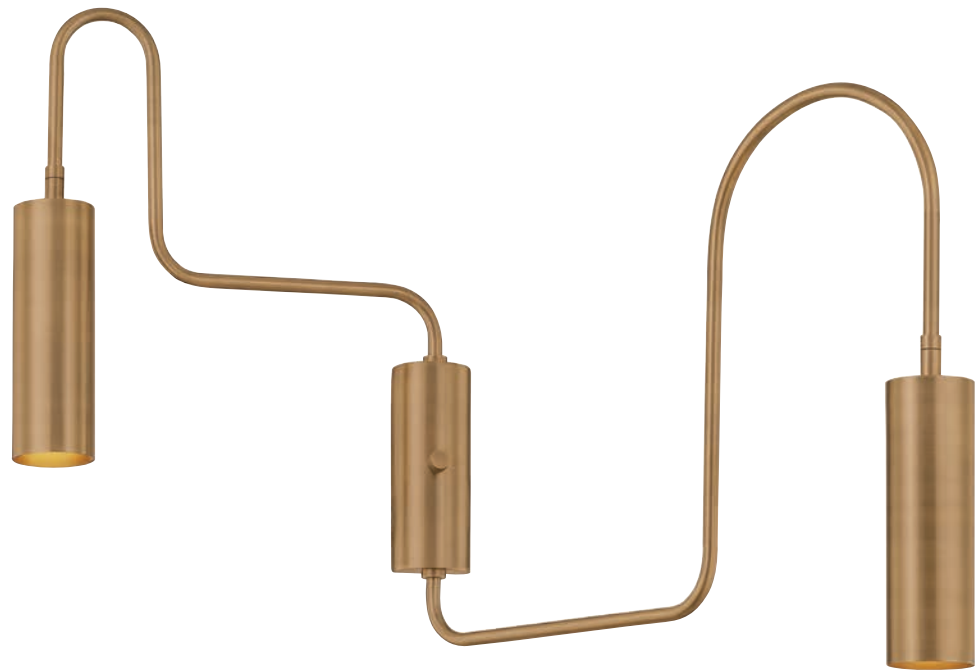

LARK BRONZE (BRZ) | PATINA BRASS (PBR)

SCONCE	W	H	MIN E	MAX E	TCD	BACKPLATE	GEM BOX	SWITCH	SOCKET | BULB
B3220	21"	20.25"	3"	28"	13.75"	2.5"W x 6.75"H	2" x 3"	On/Off on Backplate	2 x E26 | 15W R16