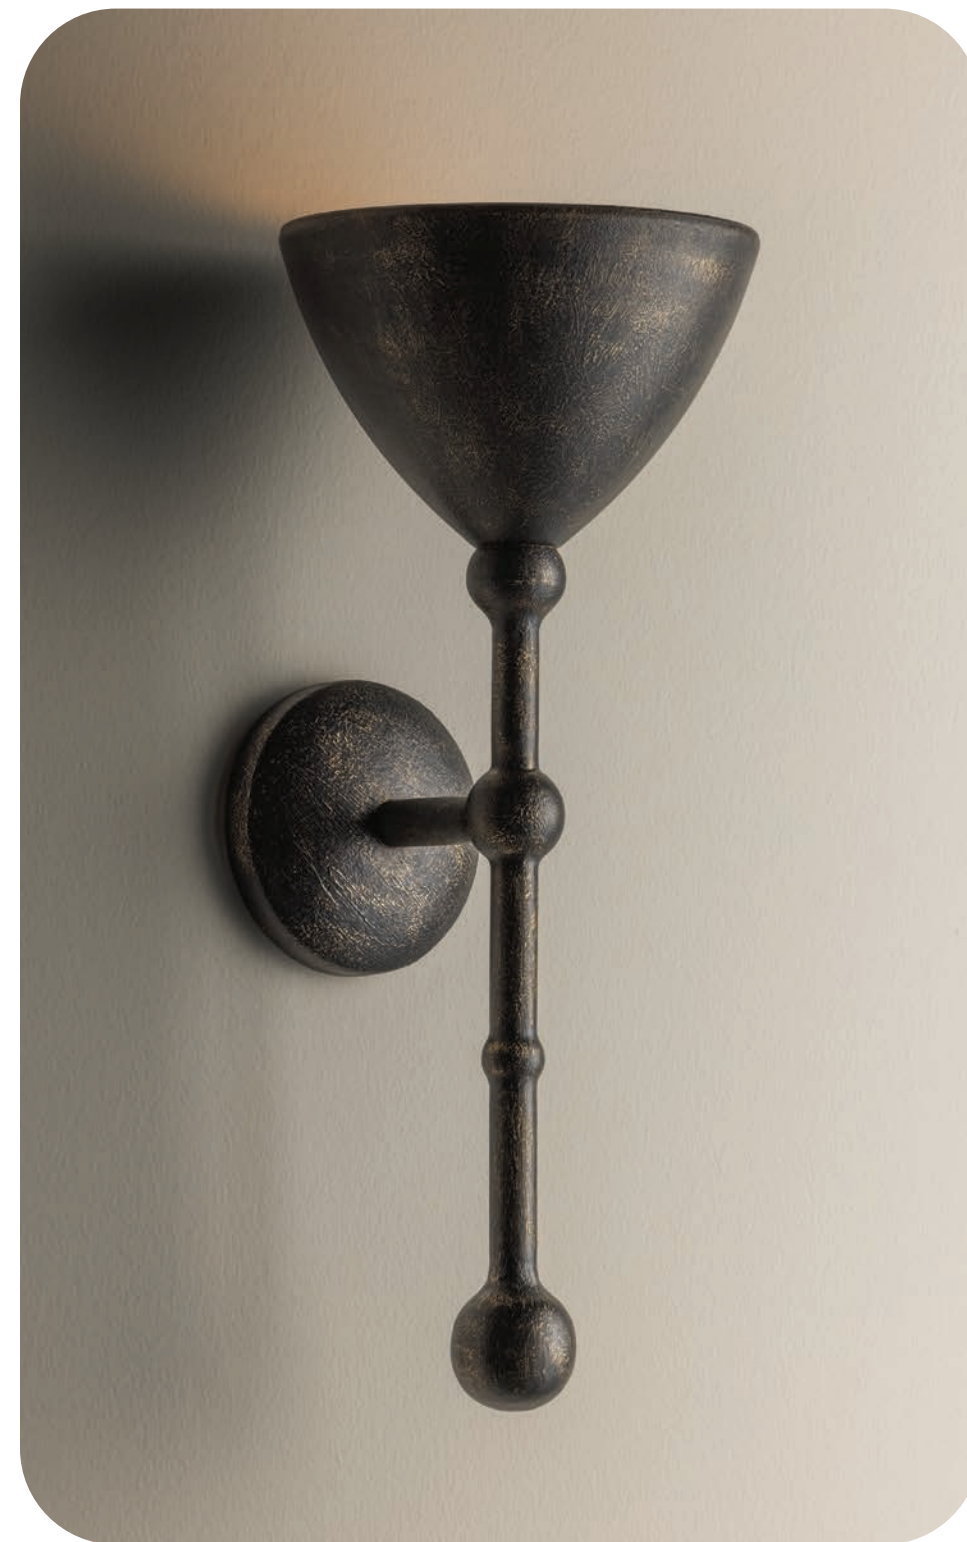

VISHAL BLACK PATINA GOLD (BPG)

SCONCE	W	H	E	TCD	BACKPLATE	SOCKET | BULB
B2319	7.75"	18.5"	8.5"	9"	4.75"D	1 x E26 | 10W A15