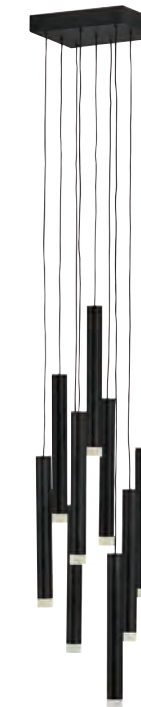

FR49906 BLK [8" W x 52.5" H]

Harmony fixtures include fully dimmable, integrated LEDs and are adjustable.

FR49906 BLK and FR49909 BLK are provided with 6' of wire per tube. FR49908 BLK is provided with 10' of wire per tube.

Dimensions listed are as shown.

Additional wire available.

FR49906 BLK

8" W x 52.5" H
82.25" MAX. HEIGHT*
8" SQ. CANOPY
9-1W LED
918 LUMENS
3000K | 95 CRI
T24 Listed

FR49908 BLK

18" W x 65.5" H
145.25" MAX. HEIGHT*
18" SQ. CANOPY
36-1W LED
3672 LUMENS
3000K | 95 CRI
Fixture exceeds 50 pounds
T24 Listed

FR49909 BLK

48" W x 56.5" H x 8" D
85.25" MAX. HEIGHT*
9" W x 48" L CANOPY
45-1W LED
4590 LUMENS
3000K | 95 CRI
Fixture exceeds 50 pounds
T24 Listed

HARMONY™

MODERN LED DESIGN
ENDLESS CUSTOMIZABLE CONFIGURATIONS
BLACK FINISH