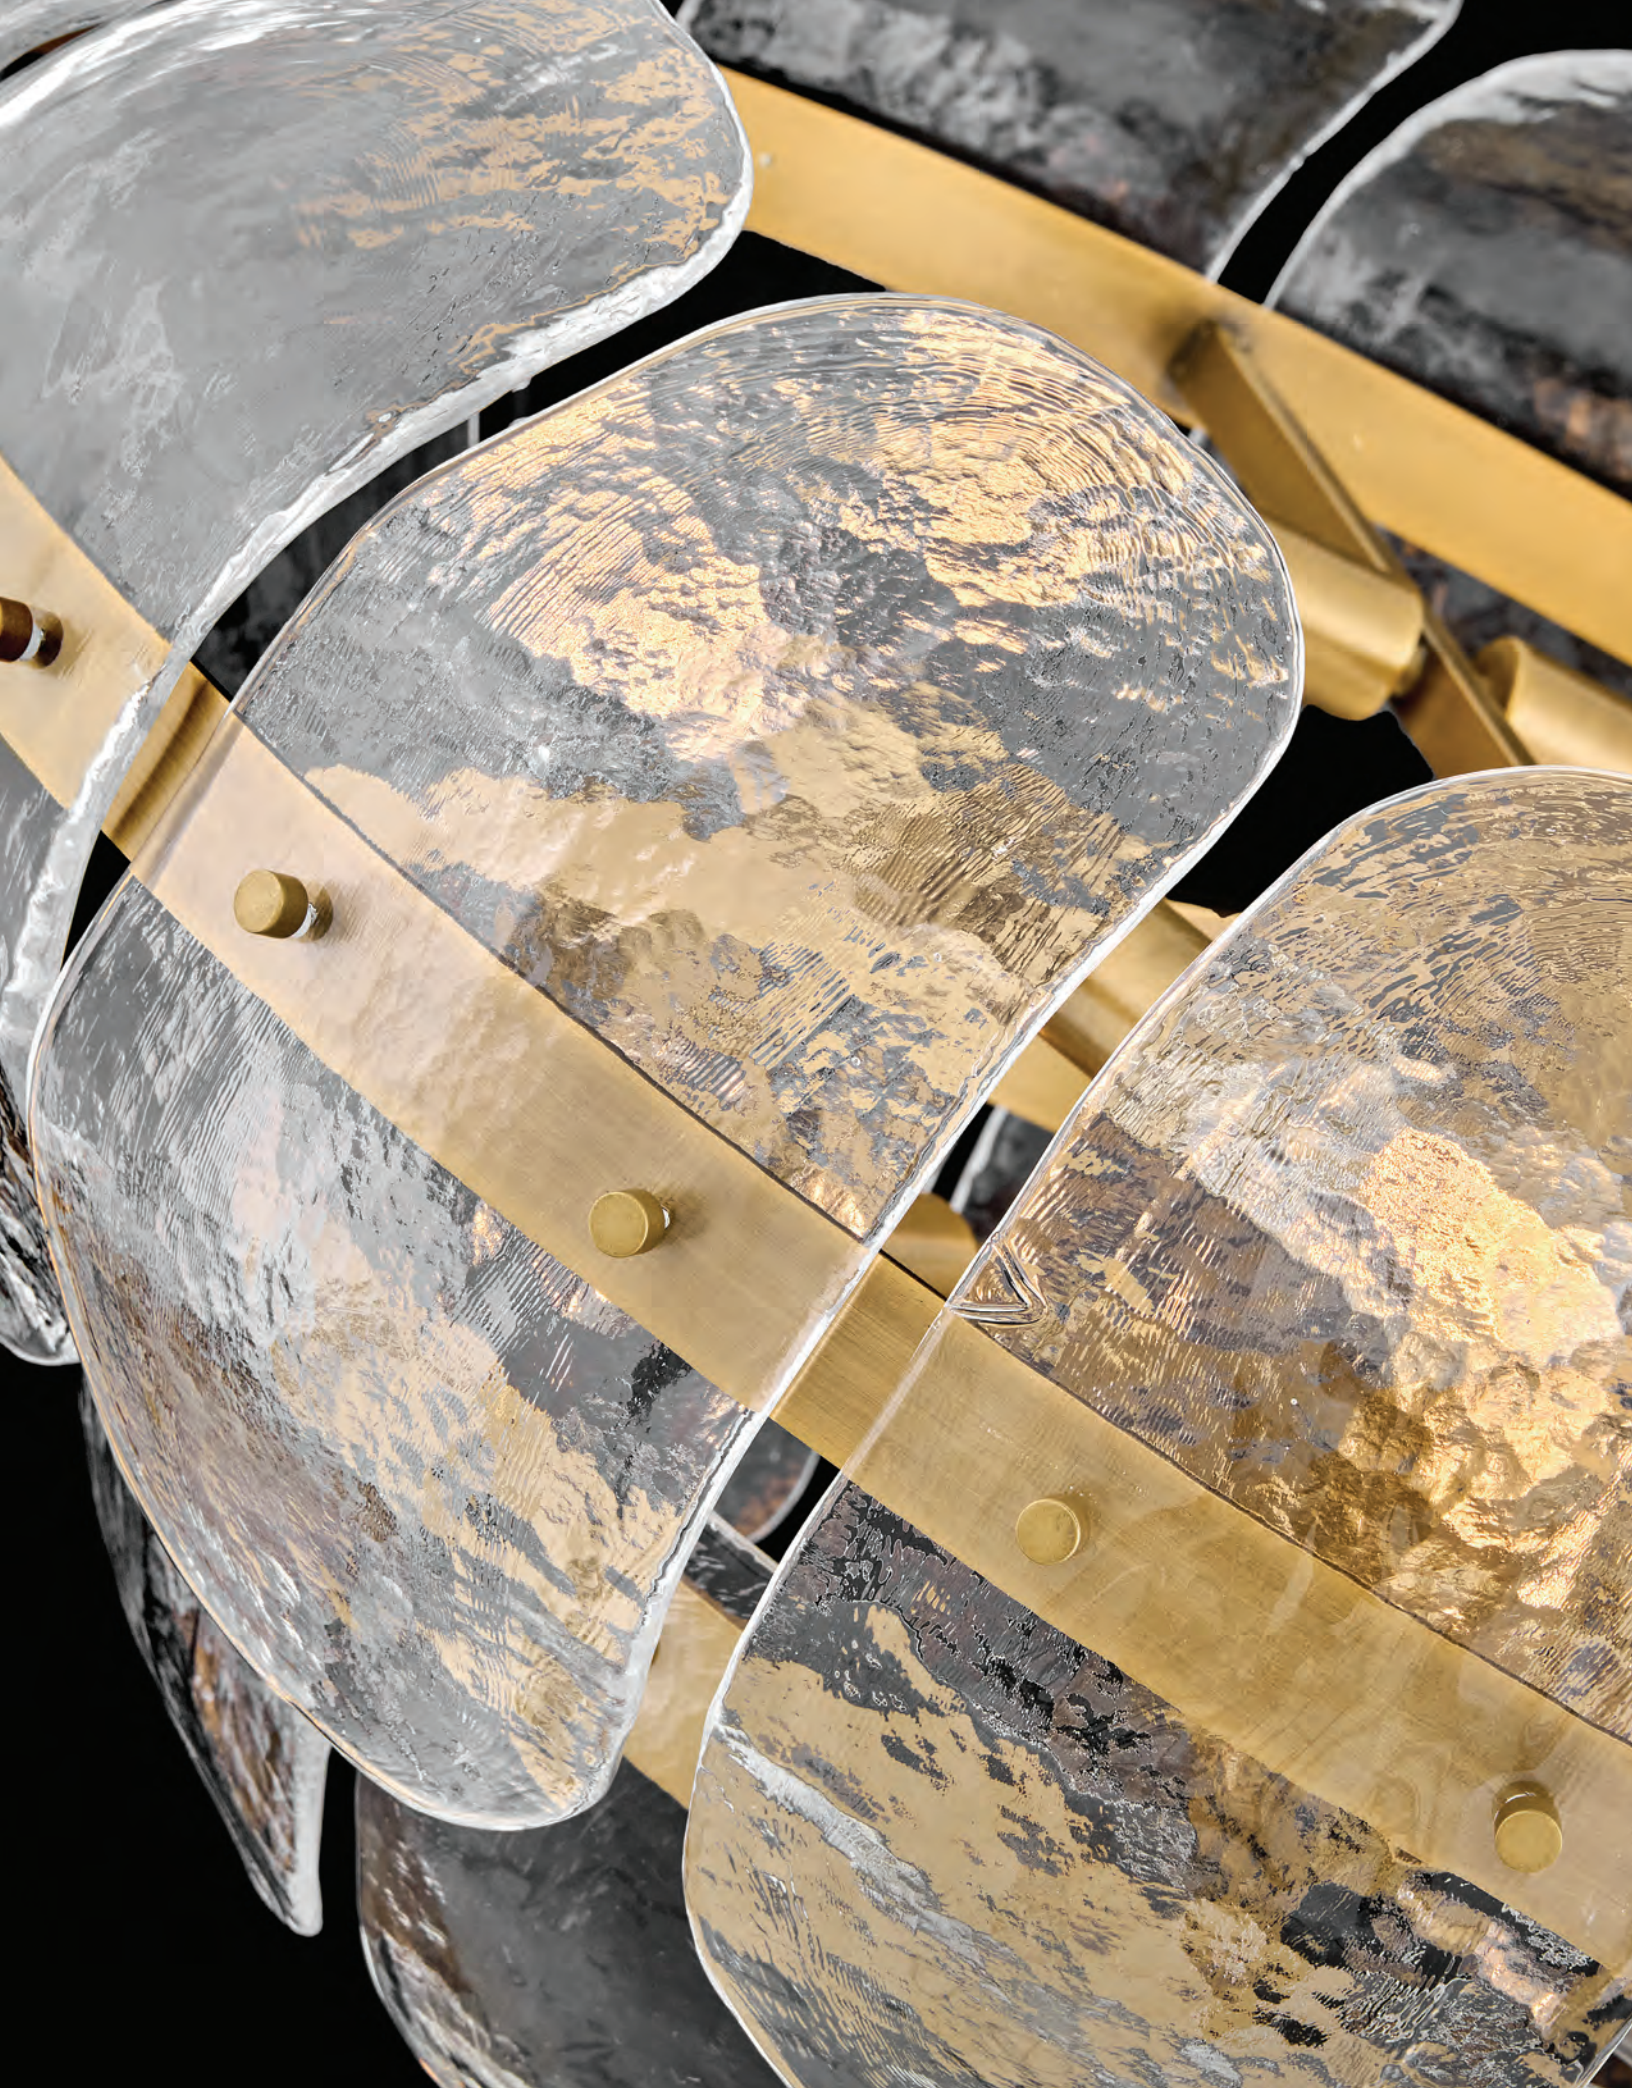

LILLIA™

TRANSITIONAL ELEGANCE
GENTLY CURVED GLASS PANELS
HERITAGE BRASS FINISH

Lillia fixtures are provided with 12' of wire and 10' of chain.

Lillia fixtures can be hung on a sloped ceiling.

FR30514 HB
36.25" DIA. x 17.25" H
5" DIA. CANOPY
6-12W MED. LED
60W EQUIV.
Convertible

FR30516 HB
36.25" DIA. x 23.25" H
5" DIA. CANOPY
9-12W MED. LED
40W EQUIV.