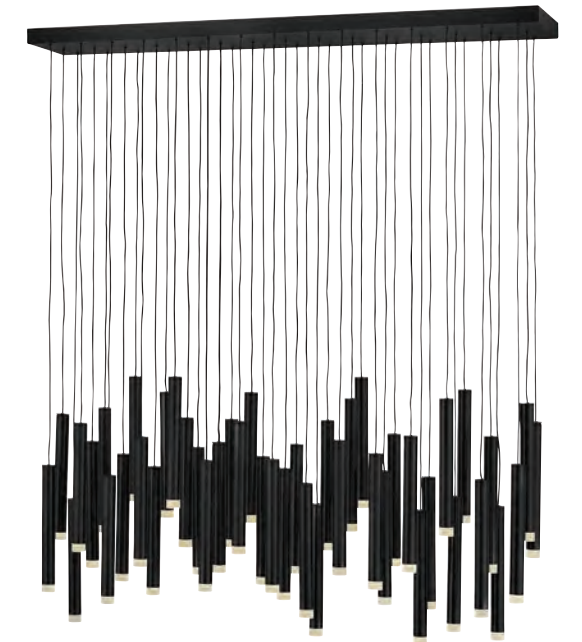

FR49909 BLK [8" W x 56.5" H]

Harmony fixtures include fully dimmable, integrated LEDs and are adjustable.

FR49906 BLK and FR49909 BLK are provided with 6' of wire per tube. FR49908 BLK is provided with 10' of wire per tube.

Dimensions listed are as shown.

Additional wire available.

FR49906 BLK

8" W x 52.5" H
82.25" MAX. HEIGHT*
8" SQ. CANOPY
9-1W LED
918 LUMENS
3000K | 95 CRI
T24 Listed

FR49908 BLK

18" W x 65.5" H
145.25" MAX. HEIGHT*
18" SQ. CANOPY
36-1W LED
3672 LUMENS
3000K | 95 CRI
Fixture exceeds 50 pounds
T24 Listed

FR49909 BLK

48" W x 56.5" H x 8" D
85.25" MAX. HEIGHT*
9" W x 48" L CANOPY
45-1W LED
4590 LUMENS
3000K | 95 CRI
Fixture exceeds 50 pounds
T24 Listed

HARMONY™

MODERN LED DESIGN
ENDLESS CUSTOMIZABLE CONFIGURATIONS
BLACK FINISH