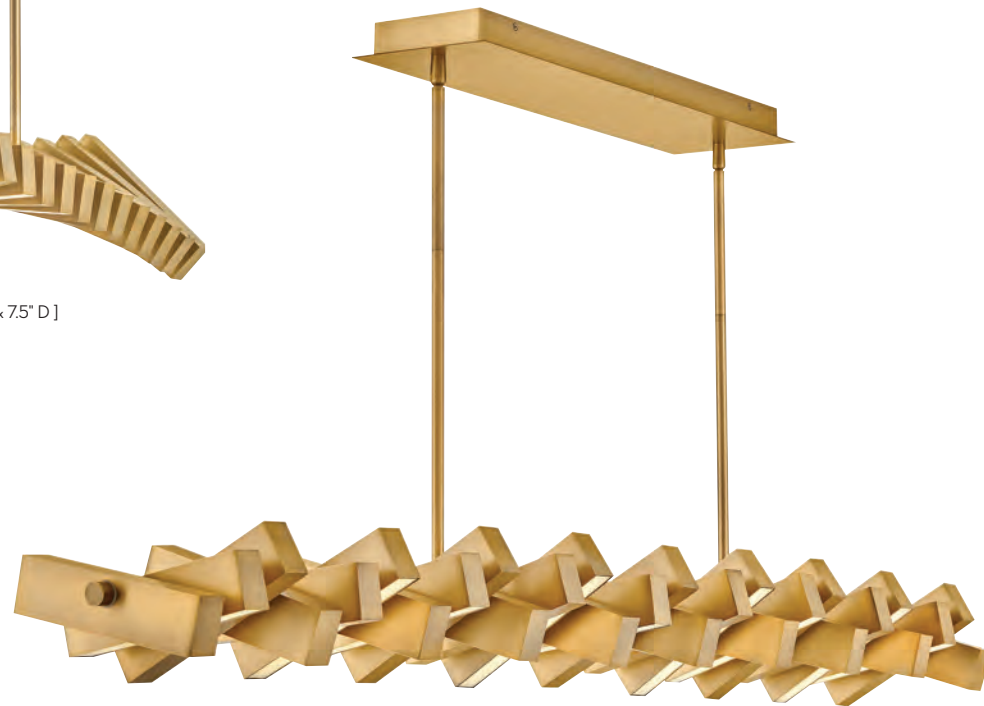

FR42456 LCB [58.75" W x 12" H x 7.5" D]