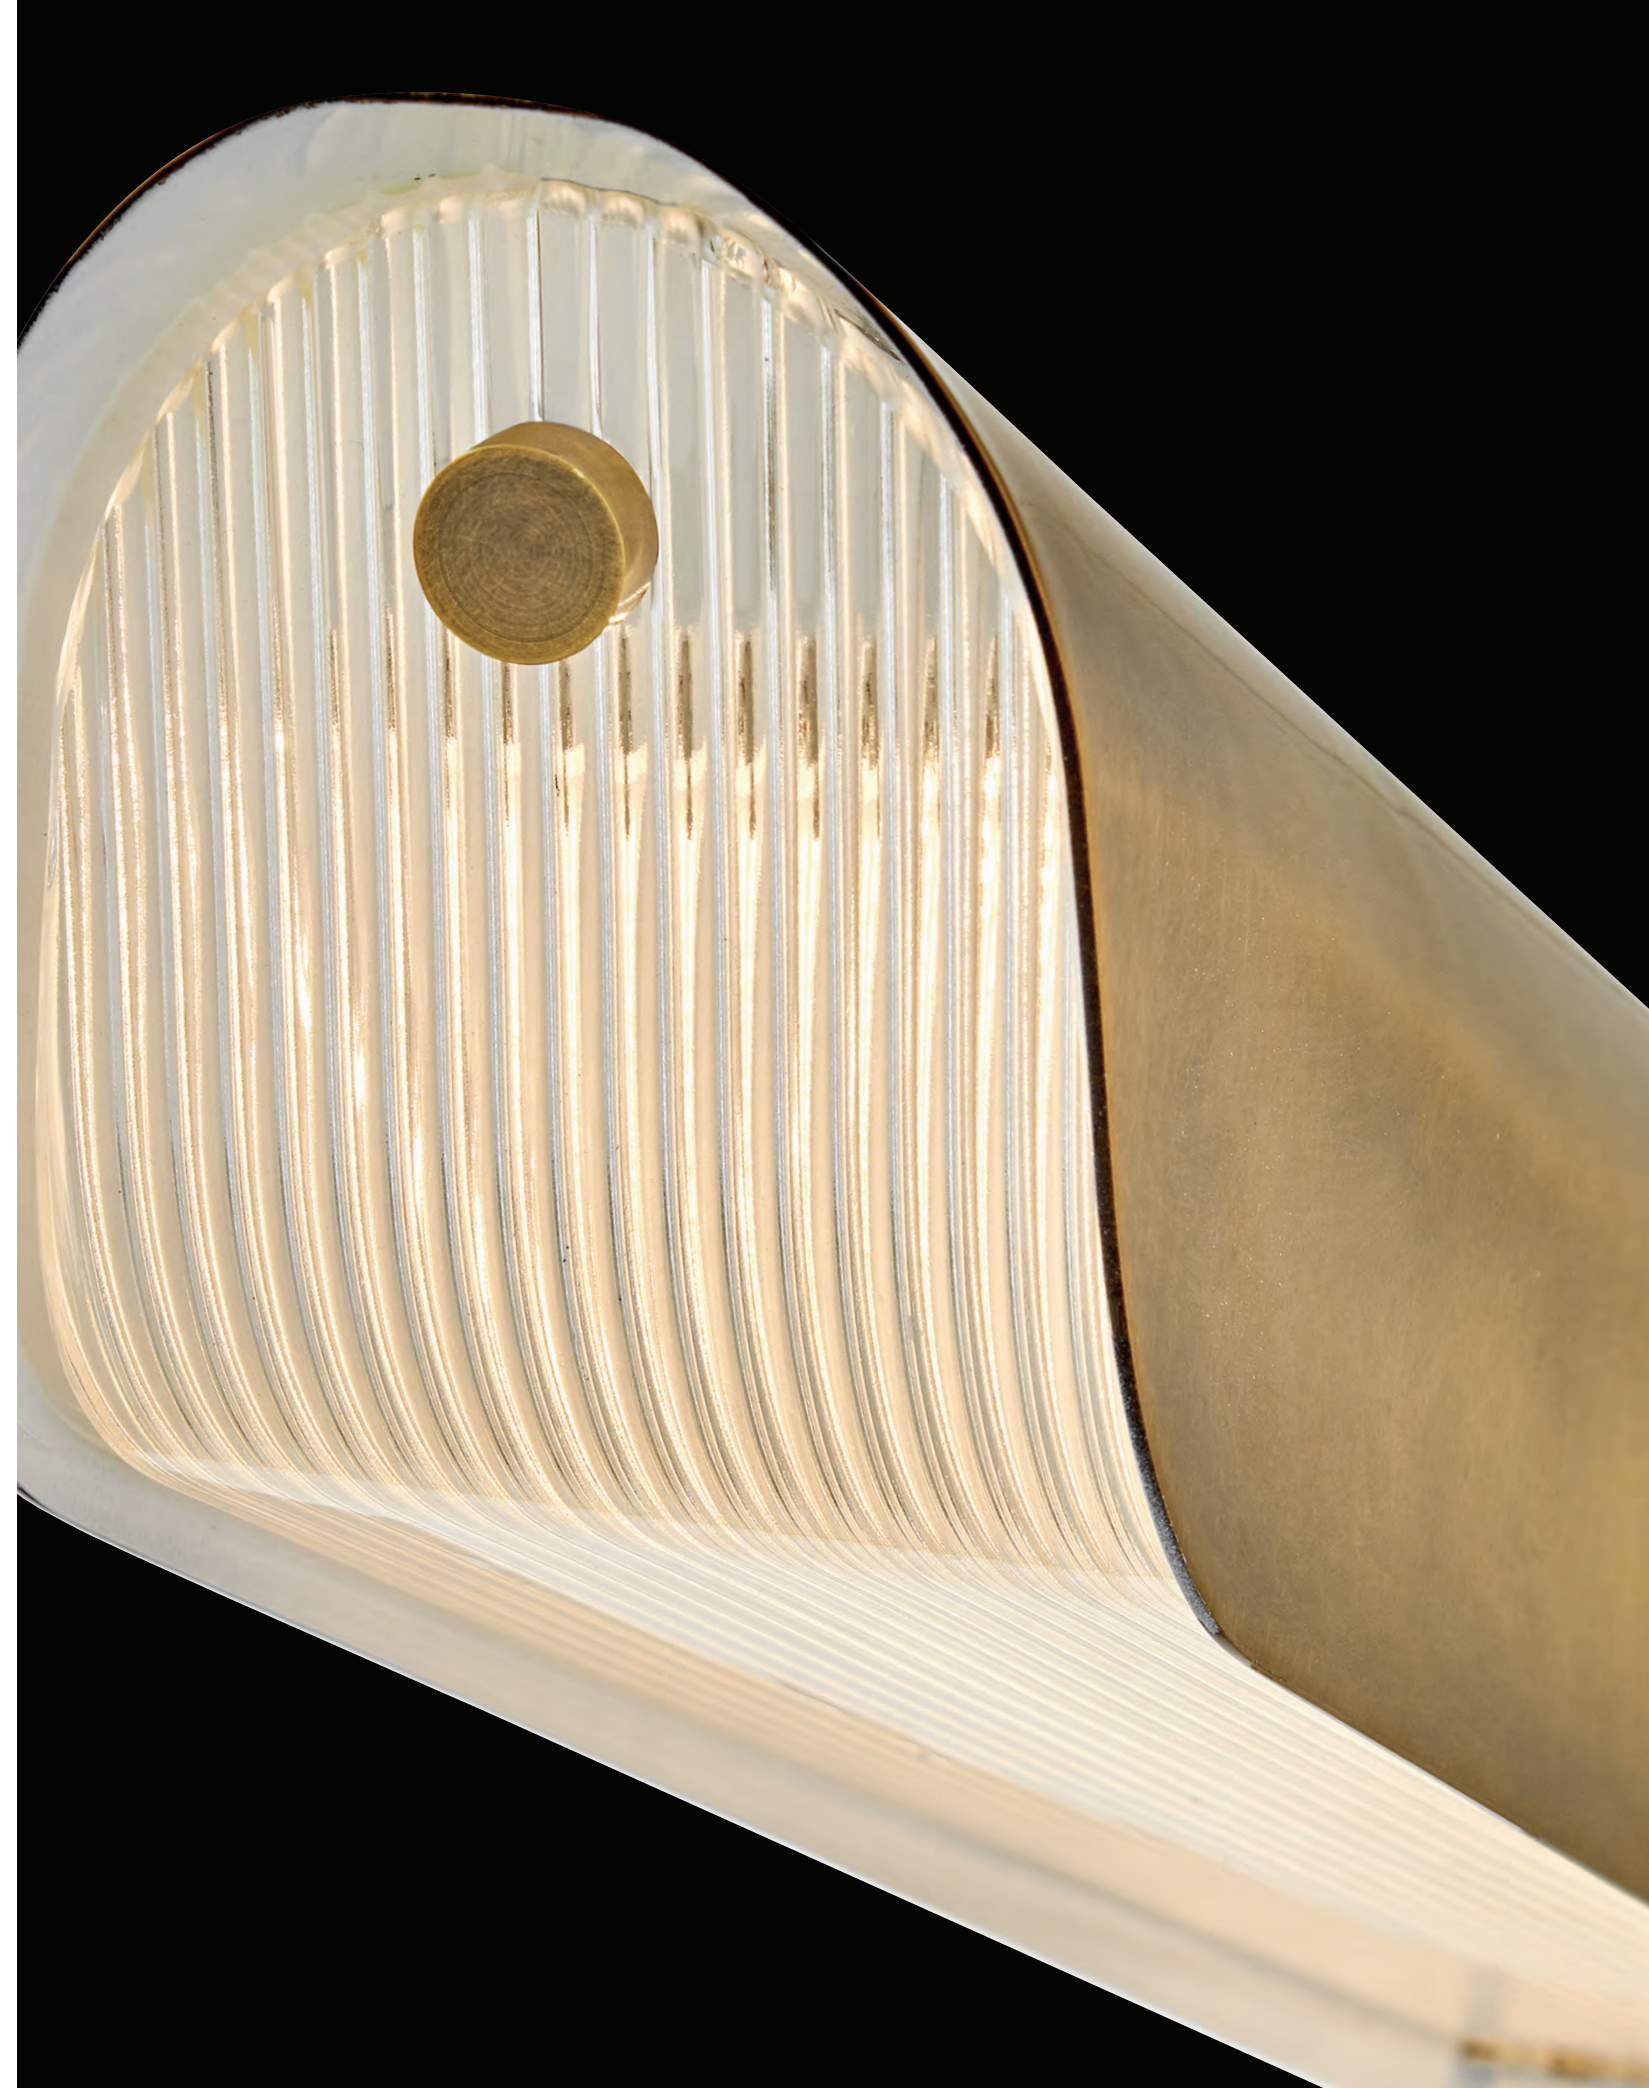

ARCO™

CLEAN, MINIMALIST DESIGN
SHOWCASES HEAVY, CLEAR RIBBED GLASS
BLACK OXIDE OR HERITAGE BRASS FINISH

Arco fixtures include fully dimmable integrated LEDs.

Arco fixtures are provided with 10' of wire.

Arco fixtures can be hung on a sloped ceiling.

Arco fixtures can be hung at adjustable heights to best fit your space.

FR41555 BX, HB
46" W x 4.75" H x 4.75" D
5" W x 12" L CANOPY
24W LED
1800 LUMENS
3000K | 90 CRI
T24 Listed