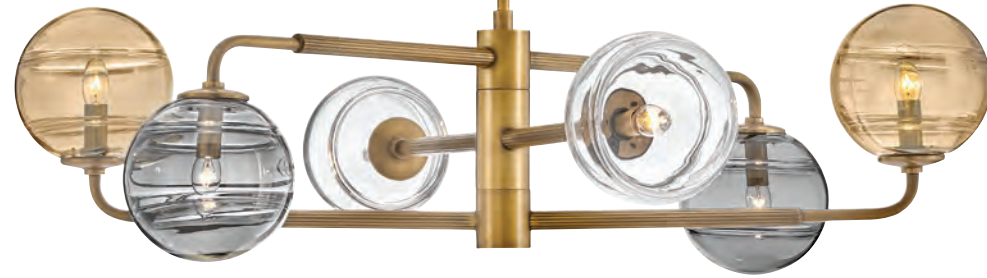

OBERON™

TAILORED, TRANSITIONAL SILHOUETTE
SPHERICAL MULTICOLORED SWIRL GLASS SHADES
HERITAGE BRASS

FR30506 HBR [36.5" DIA. x 10.75" H]