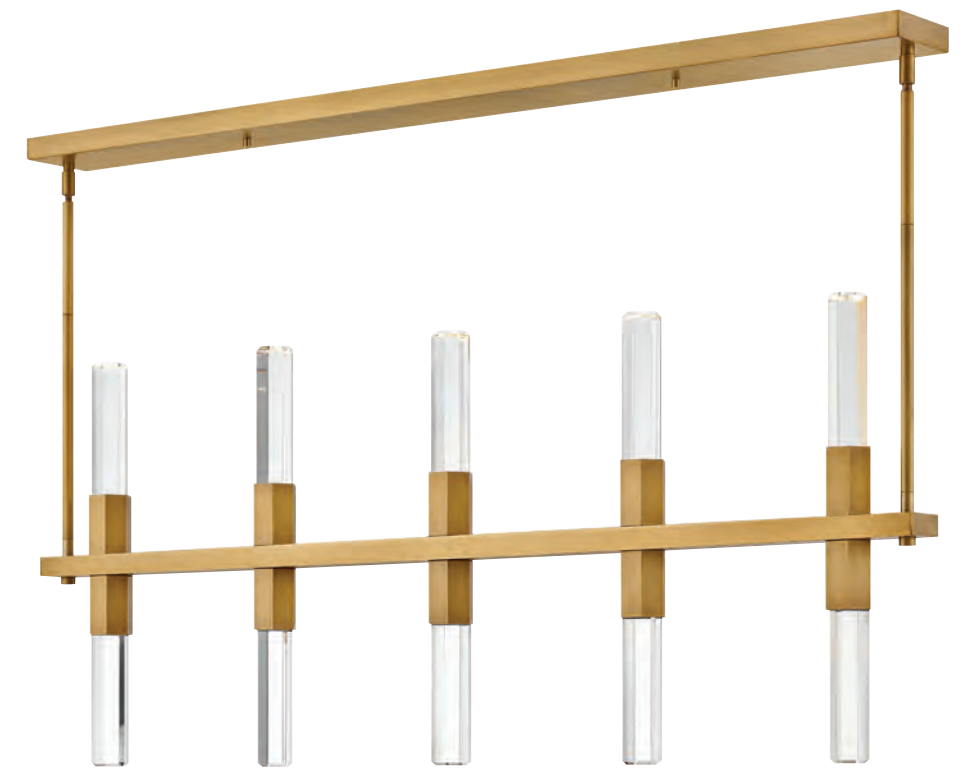

FR41555 BX [46" W x 4.75" H x 4.75" D]

FR41555 HB [46" W x 4.75" H x 4.75" D]

Arco fixtures include fully dimmable integrated LEDs.

Arco fixtures are provided with 10' of wire.

Arco fixtures can be hung on a sloped ceiling.

Arco fixtures can be hung at adjustable heights to best fit your space.

FR41555 BX, HB
46" W x 4.75" H x 4.75" D
5" W x 12" L CANOPY
24W LED
1800 LUMENS
3000K | 90 CRI
T24 Listed

CECILY™

MODERN GLAM DESIGN
HEXAGONAL FACETED K9 CRYSTAL RODS
HERITAGE BRASS FINISH

FR30604 HBR [26.5" DIA. x 23.25" H]

FR30608 HBR [54" W x 19.5" H]

Cecily fixtures include fully dimmable integrated LEDs.

Can be hung on a sloped ceiling.

FR30604 HBR is provided with 10' of wire and the following stems: (1) 6" and (2) 12"