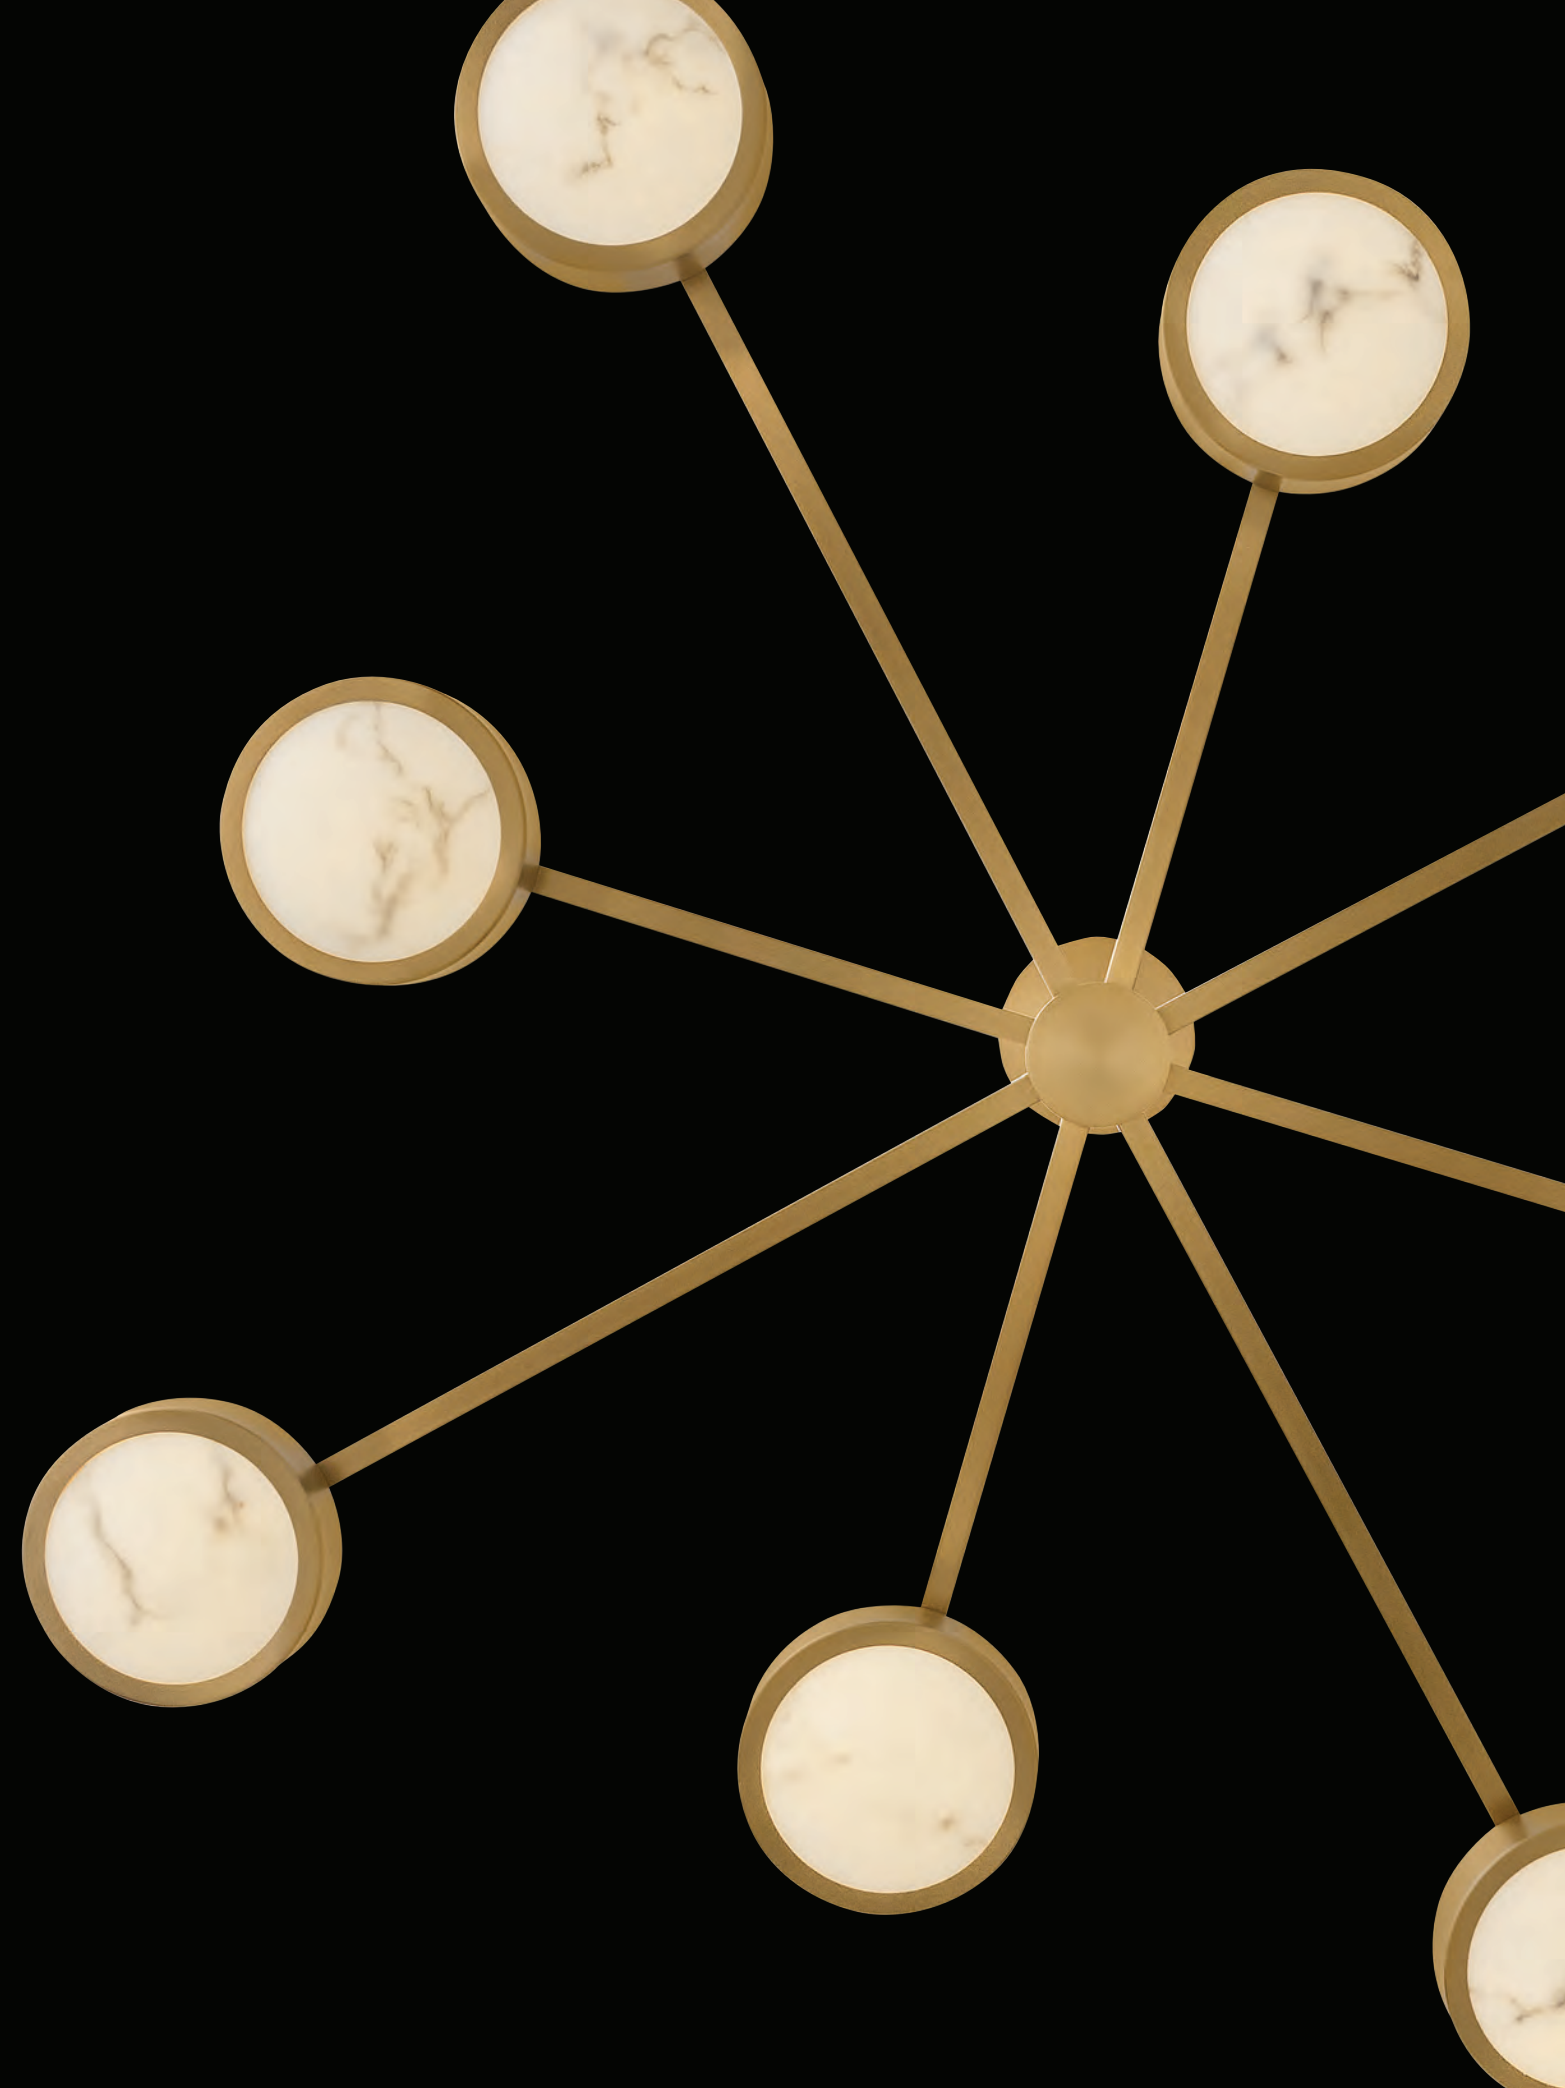

CHANDELIERS