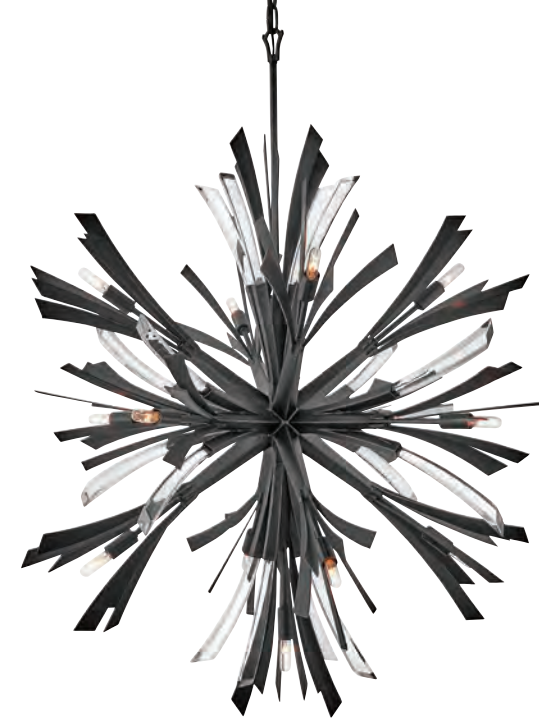

FR40905 BGR [36" DIA. x 42" H]