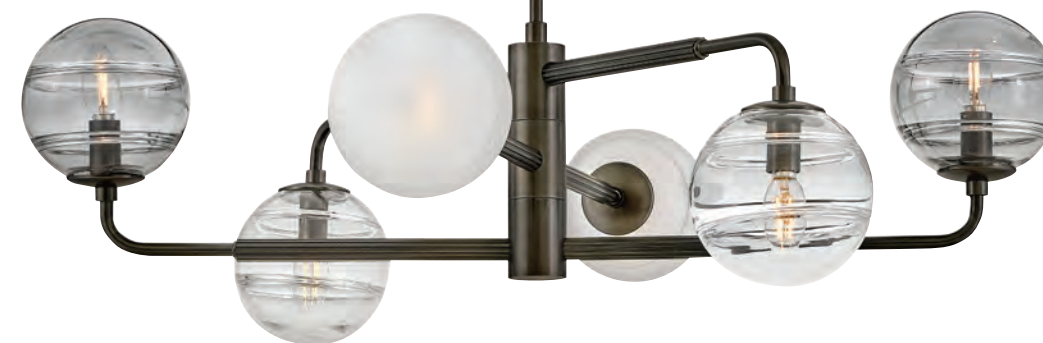

OBERON™

TAILORED, TRANSITIONAL SILHOUETTE
SPHERICAL MULTICOLORED SWIRL GLASS SHADES
BLACK OXIDE FINISH

FR30506 BX [36.5" DIA. x 10.75" H]