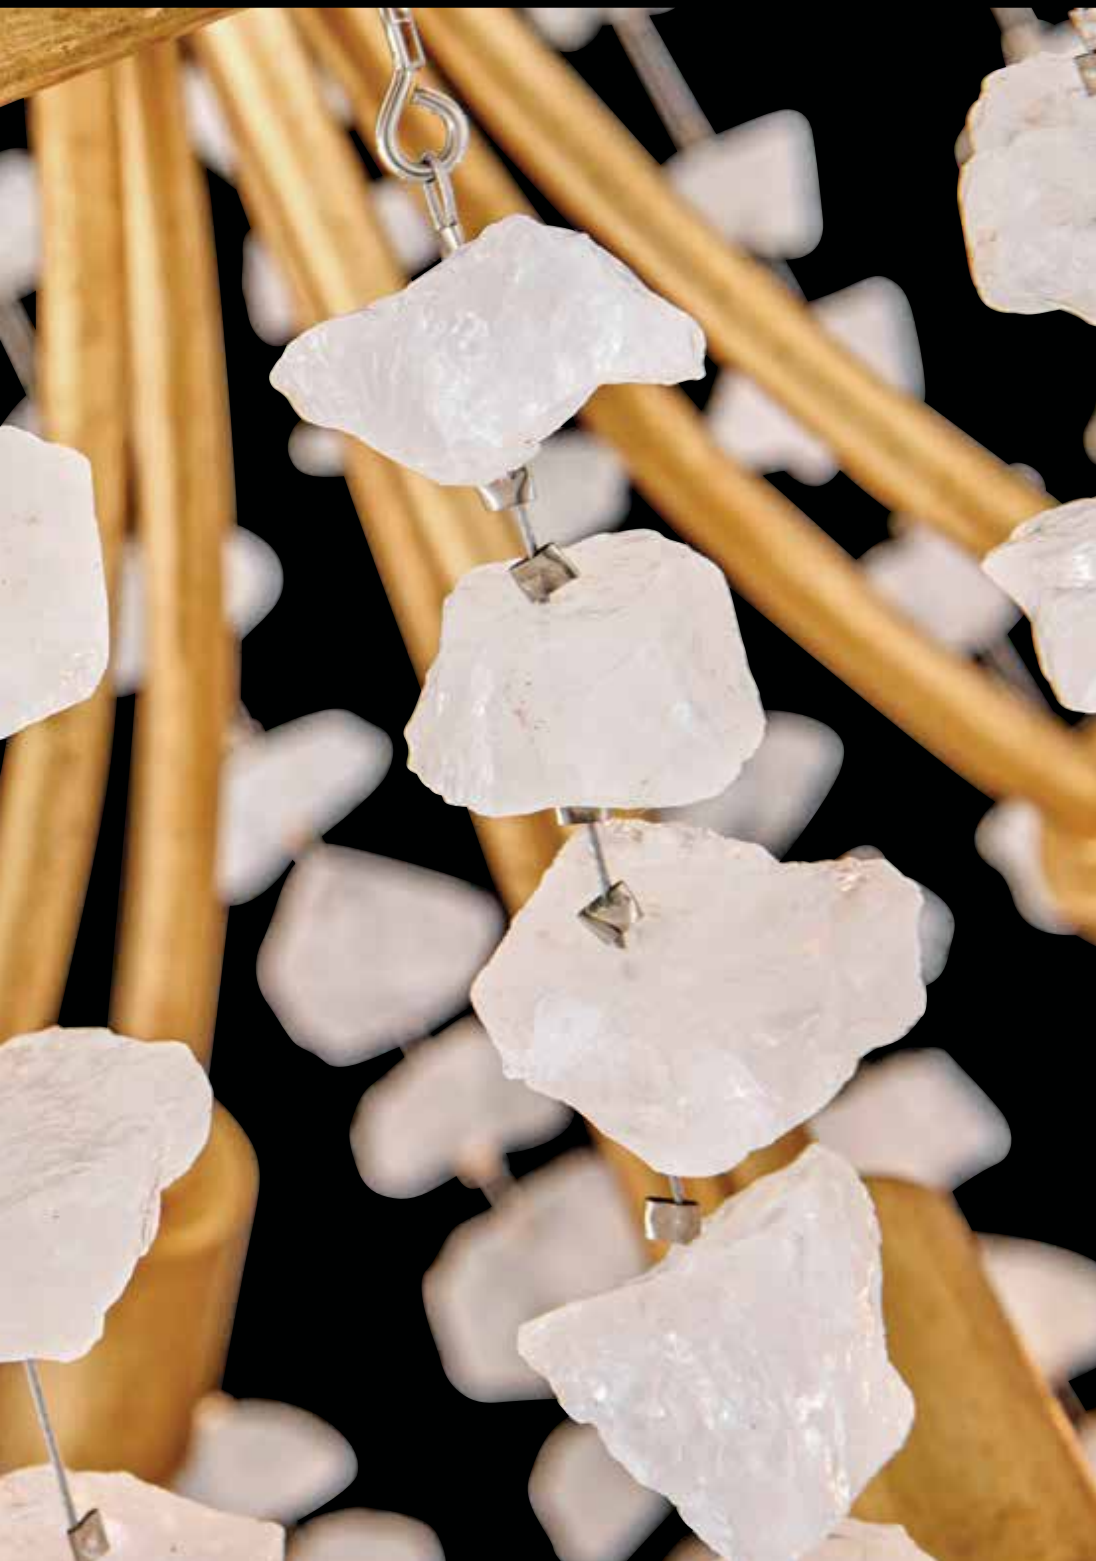

GALLERY-WORTHY DESIGN INSPIRED BY NATURAL ARTISTRY

Artfully crafted lighting with exceptional aesthetics; Fredrick Ramond has conceived of statement-making fixtures with luxurious finishes. Each design family celebrates an open-minded modernity and natural forms enhanced by unique details and enchanting glass.