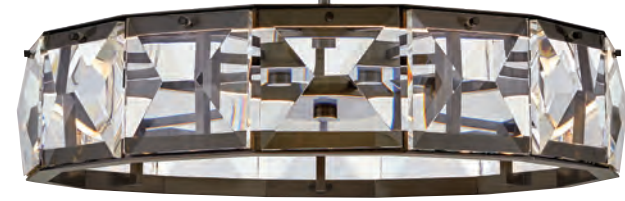

FR30105 BX [30" DIA. x 6.75" H]