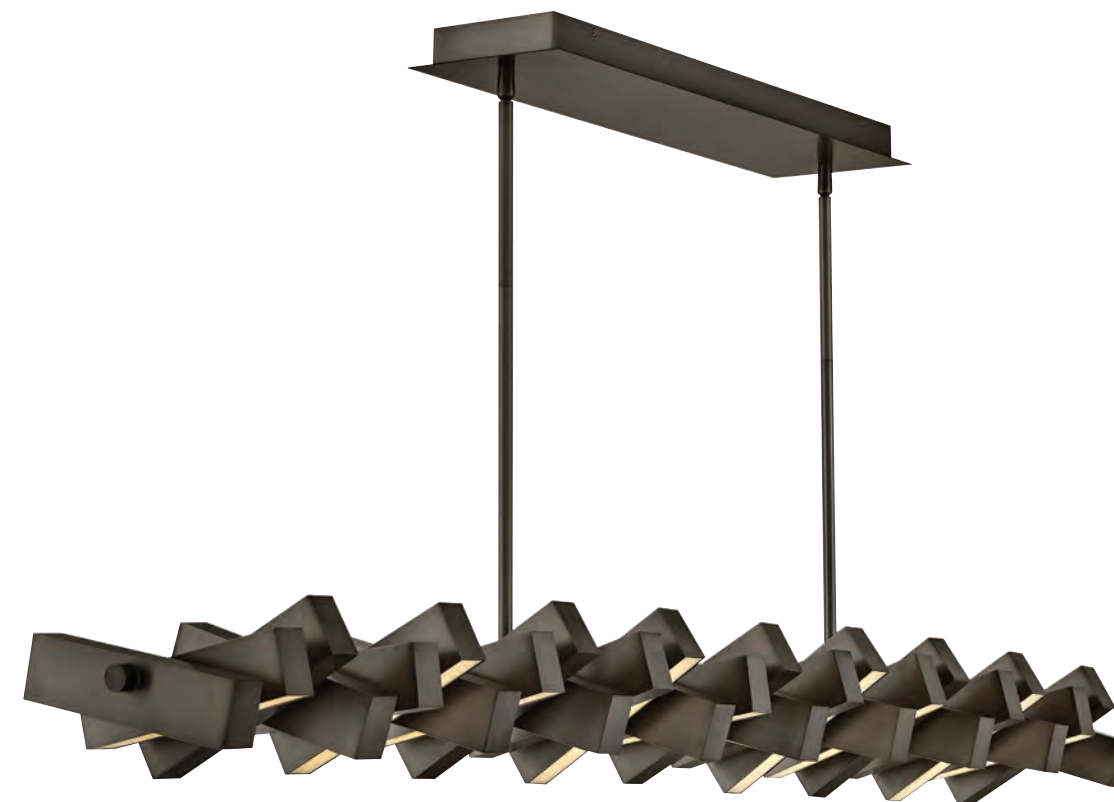

FR42456 PBO [58.75" W x 12" H x 7.5" D]

Stitch fixtures include fully dimmable integrated LEDs.

Equipped with a 120/277V universal driver.
0-10V dimming.

Stitch fixtures are provided with 10' of wire and the following stems: (2) 6" and (4) 12"

*Maximum achievable height with stems included.
Additional 12" stems are available: **S12PBO5S1**.

FR42455 PBO

42" W x 12" H x 7.5" D
37" MAX. HEIGHT*
4.75" W x 14.25" L CANOPY
34W LED
2000 LUMENS
3000K | 92 CRI
T24 Listed

FR42456 PBO

58.75" W x 12" H x 7.5" D
37" MAX. HEIGHT*
4.75" W x 31" L CANOPY
48W LED
2800 LUMENS
3000K | 92 CRI
T24 Listed