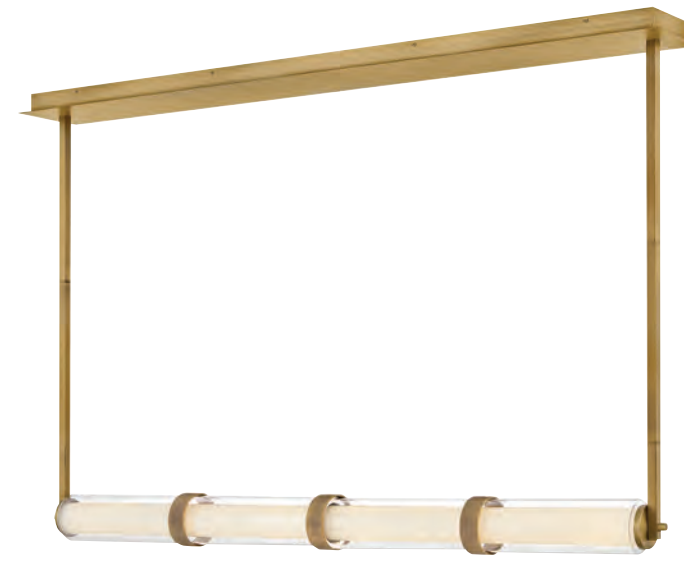

CY™

UNDERSTATED GLAMOUR
DOUBLE LAYERED GLASS
BLACK OR LACQUERED BRASS FINISH

FR41486 LCB [49.5" W x 21.5" H x 6" D]