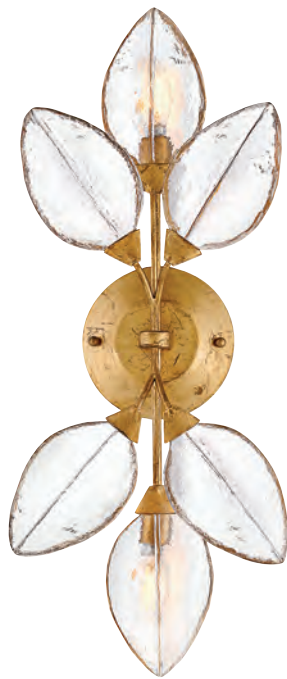

AMIRA™

ROMANTIC FLORAL AND VINE-INSPIRED SCONCES
CLEAR PRESSED GLASS LEAVES WITH HAND-PAINTED GOLD DETAILING
DISTRESSED BRASS FINISH

FR47760 DA [9" W x 25.25" H]