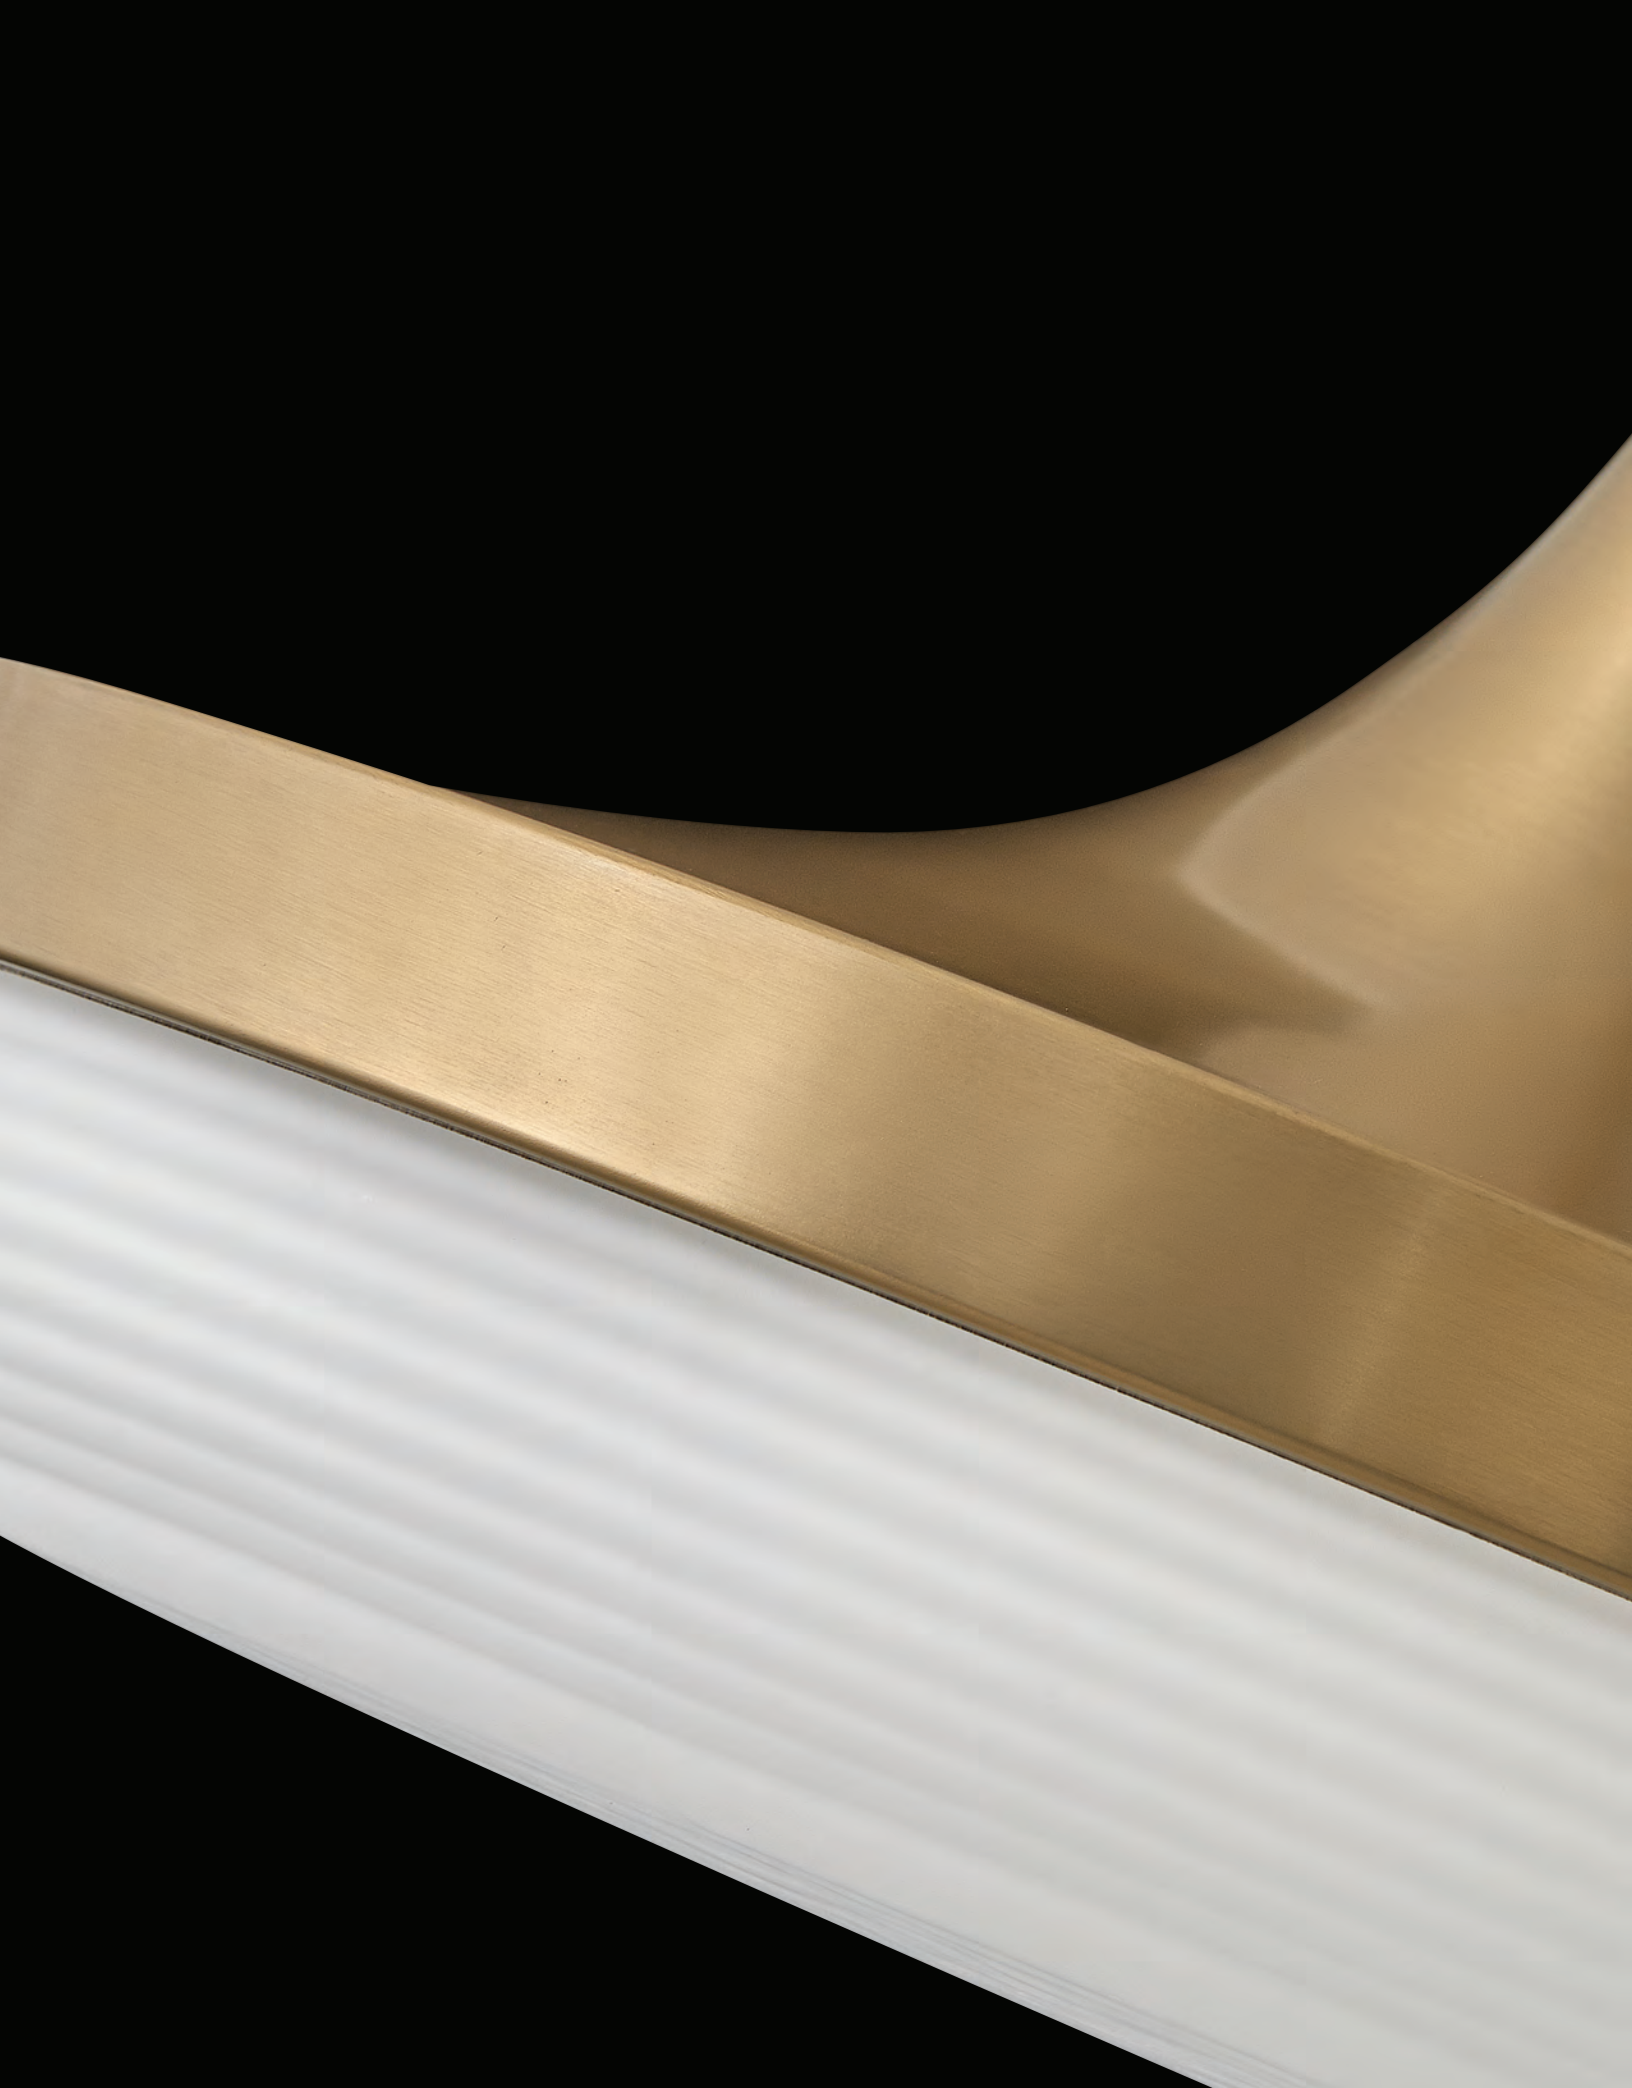

ELSA™

TAPERED SILHOUETTE, STRIKING STYLE VERSATILITY
CASED OPAL RIBBED GLASS
BLACK OXIDE OR LACQUERED BRASS FINISH