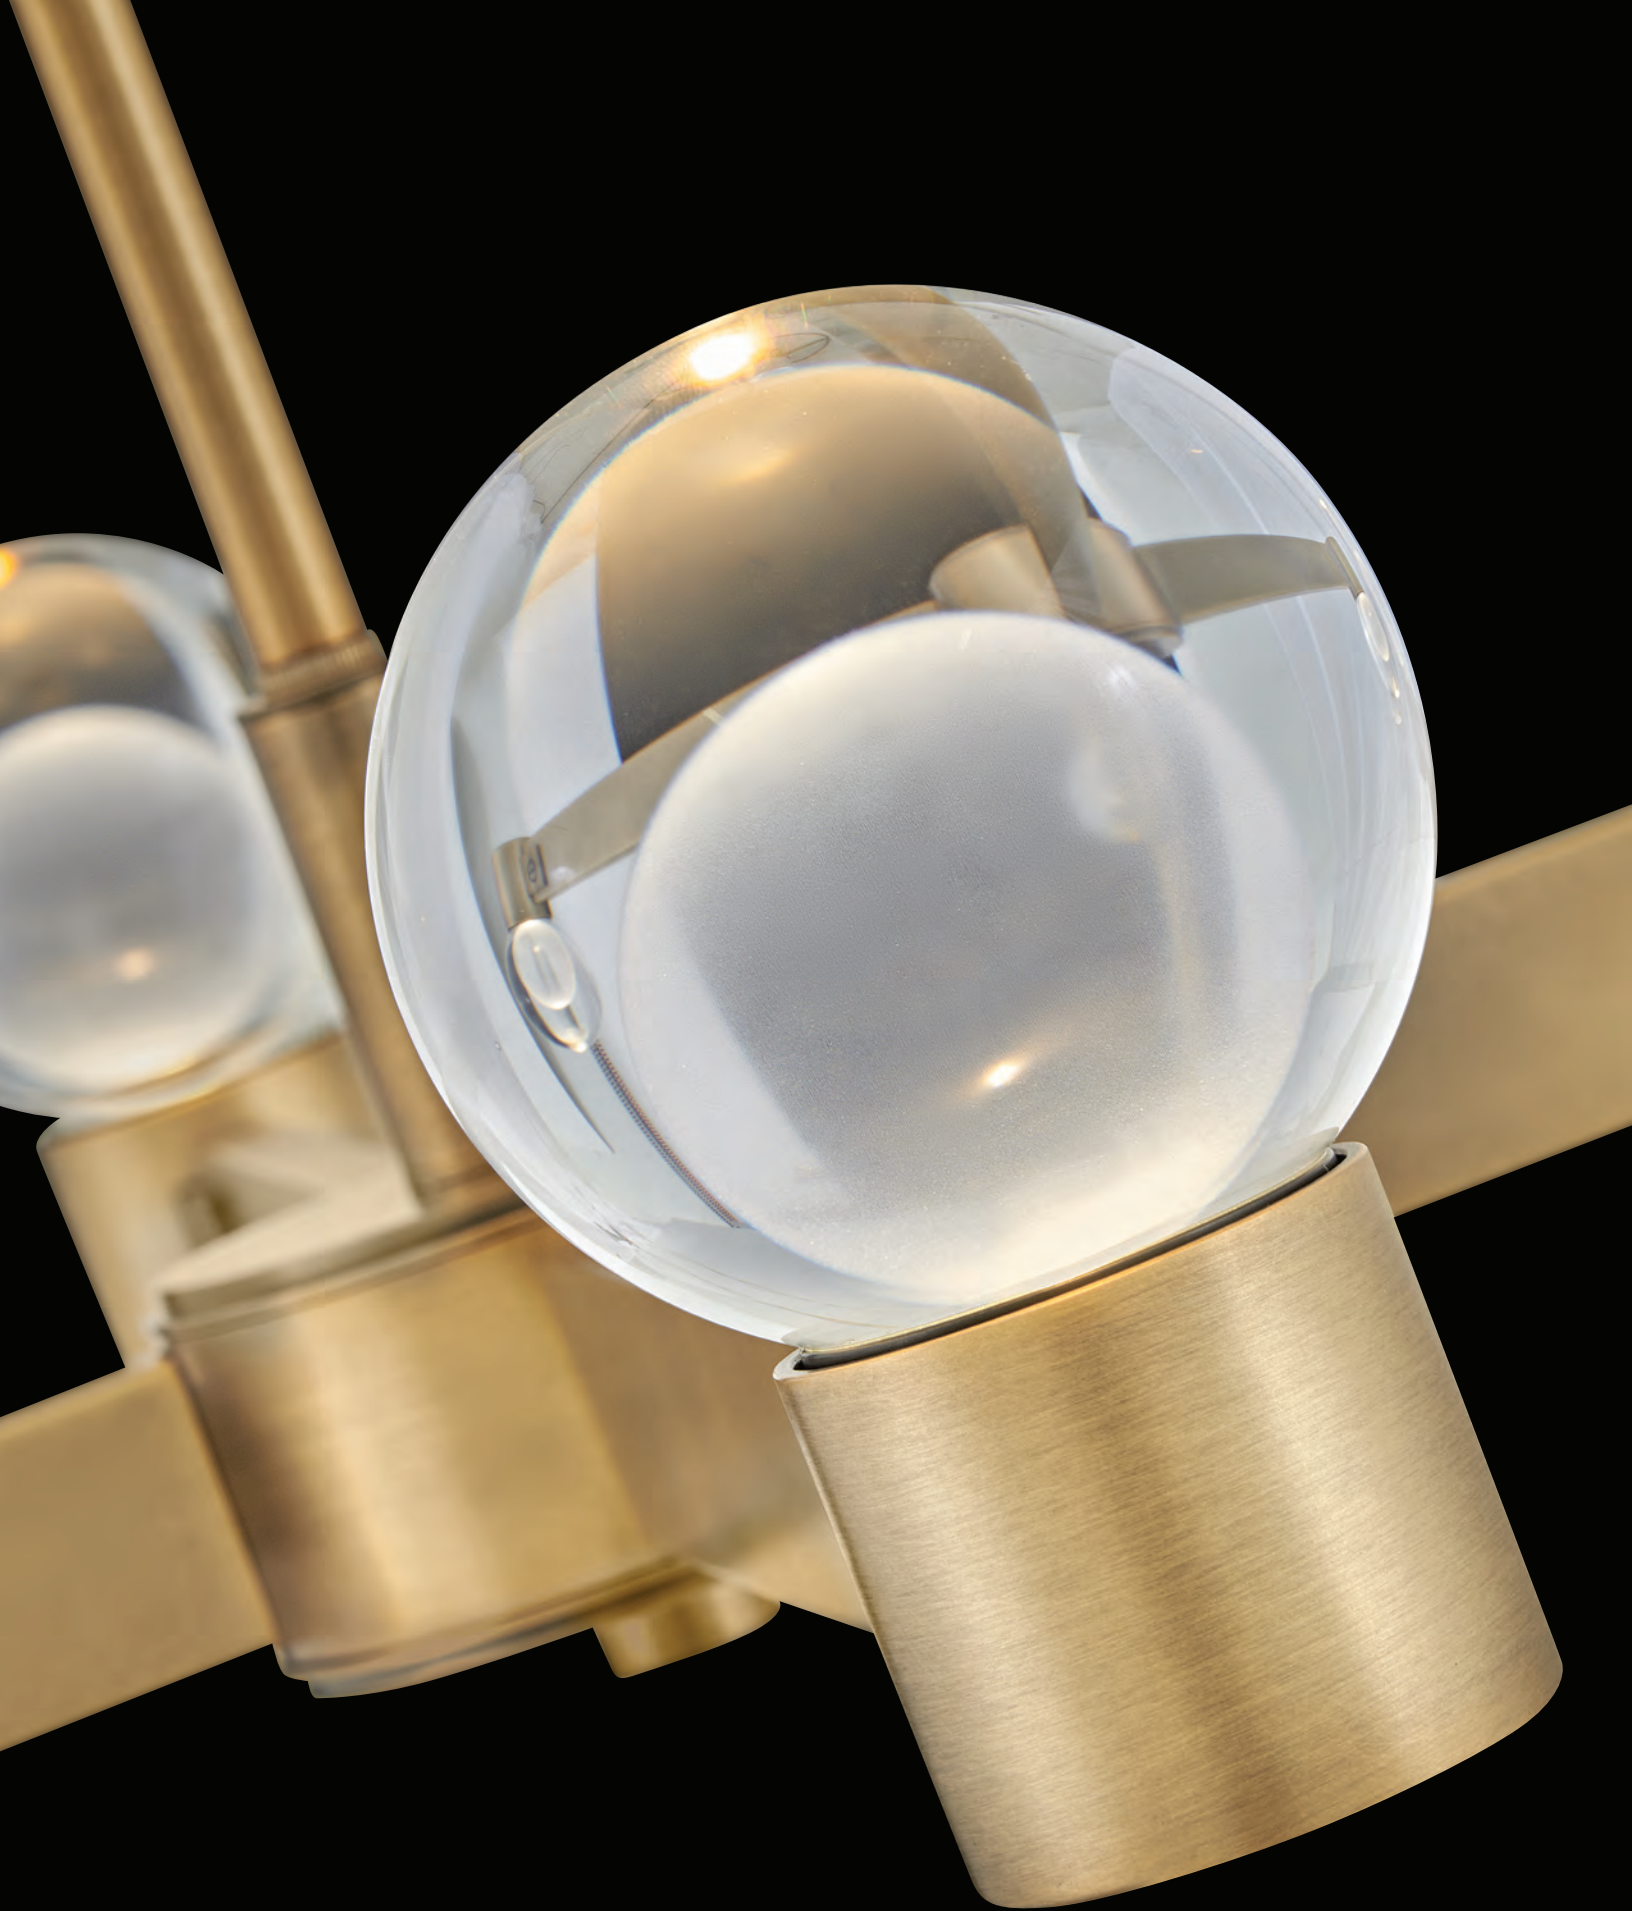

LYRIC™

STRONG CROSSED-BAR DESIGN
OPTIC CRYSTAL GLASS SPHERES
BLACK OXIDE OR HERITAGE BRASS FINISH

Lyric fixtures include fully dimmable integrated LEDs.

Lyric fixtures are provided with 10' of wire and the following stems: (1) 6" and (2) 12"

Lyric fixtures can be hung on a sloped ceiling.

*Maximum achievable height with stems included.
Additional 12" stems are available: **6066 BX, HB**

FR41545 BX, HB
32" DIA. x 6.5" H
40" MAX. HEIGHT*
5.75" DIA. CANOPY
16W LED
775 LUMENS
2900K | 93 CRI