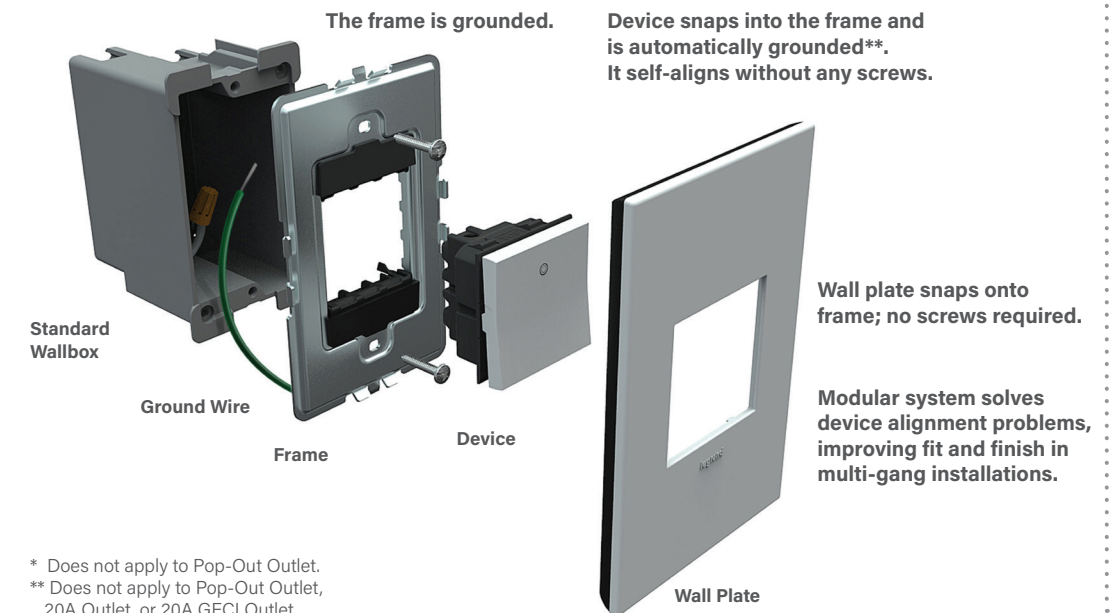

The adorne Modular System

Complete versatility and unmatched flexibility

adorne fits in all existing NEMA-approved wallboxes.*

* Does not apply to Pop-Out Outlet.
** Does not apply to Pop-Out Outlet, 20A Outlet, or 20A GFCI Outlet.

Devices simply snap into the frame from the front. During installation, screw the frame to the box, then pull the wires through the frame and wire the device. Then, simply snap the device into the frame.