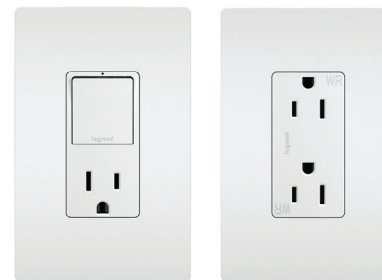

SINGLE POLE/3-WAY SWITCH/TAMPER-RESISTANT OUTLET COMBINATION | RCD38TRW
Fit two devices neatly into the footprint of one with this combination single-pole/3-way switch and tamper-resistant outlet.

WEATHER-RESISTANT OUTLET | 885TRWRW
Perfect for a home's outdoor spaces, this outlet is made to work, rain or shine.