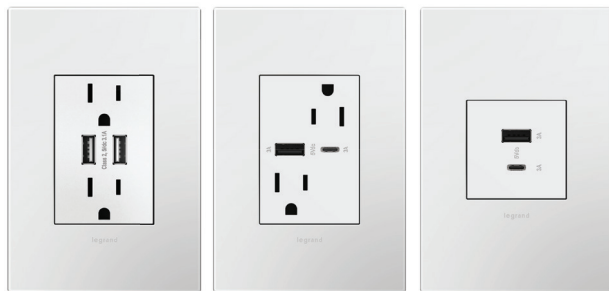

USB Charging Solutions

DUAL USB OUTLET, PLUS-SIZE | ARTRUSB153W4
Charge two devices simultaneously, without sacrificing a plug or needing a bulky adapter.

TAMPER-RESISTANT ULTRA-FAST USB TYPE-A/C OUTLET, PLUS-SIZE | ARTRUSB156ACW4
Charge your phone or tablets faster with an industry-leading 6 amps of power, without sacrificing a plug or needing a bulky adapter.

ULTRA-FAST USB TYPE-A/C OUTLET MODULE | ARUSB2AC6W4
Get faster USB charging with this module featuring both USB Type-A and Type-C ports.