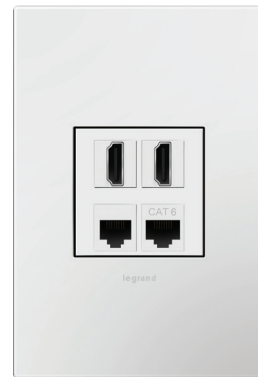

Blank Module

NAME	PART NUMBER	DESCRIPTION	COLOR/FINISH
Half-Size Blank	AABK1W4 AABK1M4 AABK1G4	Use this blank insert to give your project a complete, finished look. Pair it with other half-size devices, like the Night Light, Paddle Switch or USB, in a 1-gang wall plate.	White Magnesium Graphite

Keystone Frames

For a consistent look throughout the project, select an adorne keystone frame to enable audio, video and data connectivity in an adorne wall plate. Simply pair a 1-port, 2-port or 4-port frame with any keystone inserts shown on the next page and then mount in an adorne wall plate for a complete installation.

NAME	PART NUMBER	COLOR/FINISH
1-Port Frame	AC1PFW1 AC1PFM1 AC1PFG1	White Magnesium Graphite
2-Port Frame	AC2PFW1 AC2PFM1 AC2PFG1	White Magnesium Graphite
4-Port Frame	AC4PFW1 AC4PFM1	White Magnesium
In-Wall Cable Access Port	ACBRSTPW1 ACBRSTPM1	White Magnesium

1-Port Frame