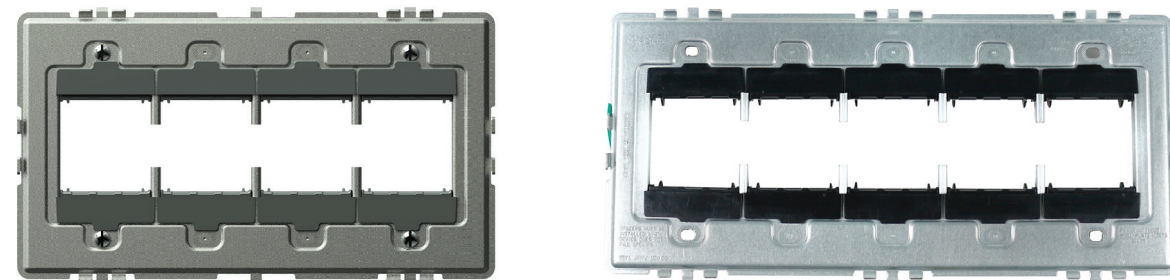

5-Gang with Spacers

4-Gang with Spacers