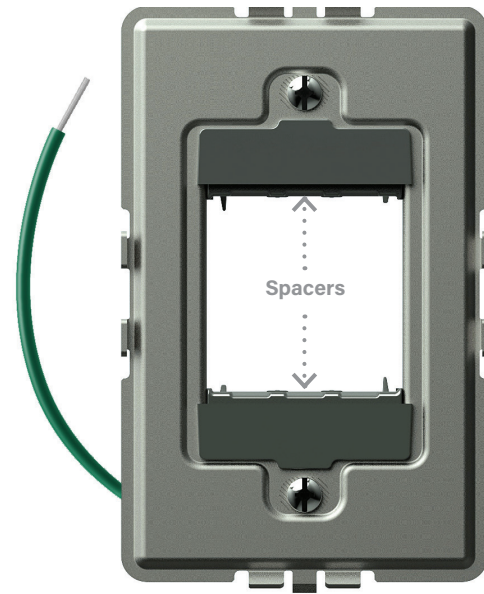

The adorne Frame System

The frame is the foundation upon which the adorne modular system is built. It is manufactured with high-strength galvanized metal and includes a ground wire.

Frames include plastic spacers. The spacers remain in place for devices with full size back bodies. They must be removed for devices with plus size back bodies, such as dimmers and GFCI outlets.

The frame completes the enclosure, providing a safe installation during the construction phase and allowing the wall plate to be installed at the end of the project.

Each frame includes a leaded ground that supports the full adorne system. Most switches, outlets and wall plates (including cast metals) are automatically grounded to the frame, saving time and ensuring a safe and reliable ground path.

1-Gang, Full Size with Spacers

1-Gang, Plus Size without Spacers

2-Gang with Spacers

3-Gang with Spacers