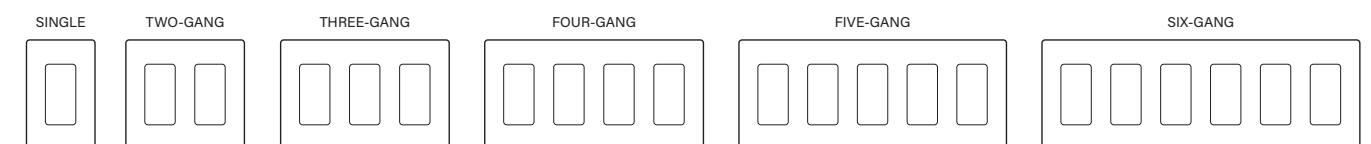

Screwless Wall Plates

How to build a better wall plate? Try clean lines and a satin finish, all without a screw in sight.

NAME	GANGS	PART NUMBER	NAME	GANGS	PART NUMBER
Black	1-Gang 2-Gang 3-Gang 4-Gang 5-Gang 6-Gang	RWP26BK RWP262BK RWP263BK RWP264BK RWP265BK RWP266BK	Ivory	1-Gang 2-Gang 3-Gang 4-Gang 5-Gang 6-Gang	RWP26I RWP262I RWP263I RWP264I RWP265I RWP266I
Brown	1-Gang 2-Gang 3-Gang 4-Gang 5-Gang 6-Gang	RWP26B RWP262B RWP263B RWP264B RWP265B RWP266B	Light Almond	1-Gang 2-Gang 3-Gang 4-Gang 5-Gang 6-Gang	RWP26LA RWP262LA RWP263LA RWP264LA RWP265LA RWP266LA
Gray	1-Gang 2-Gang 3-Gang 4-Gang 5-Gang 6-Gang	RWP26GRY RWP262GRY RWP263GRY RWP264GRY RWP265GRY RWP266GRY	White	1-Gang 2-Gang 3-Gang 4-Gang 5-Gang 6-Gang	RWP26W RWP262W RWP263W RWP264W RWP265W RWP266W

Metallic Screwless Wall Plates

NAME	GANGS	PART NUMBER	NAME	GANGS	PART NUMBER
Dark Bronze	1-Gang 2-Gang 3-Gang 4-Gang 5-Gang 6-Gang	RWP26DBCC6 RWP262DBCC6 RWP263DBCC6 RWP264DB RWP265DB RWP266DB	Nickel	1-Gang 2-Gang 3-Gang 4-Gang 5-Gang 6-Gang	RWP26NICC6 RWP262NICC6 RWP263NICC6 RWP264NI RWP265NI RWP266NI
Graphite	1-Gang 2-Gang 3-Gang 4-Gang 5-Gang 6-Gang	RWP26GCC6 RWP262GCC6 RWP263GCC6 RWP264CC6 RWP265G RWP266G