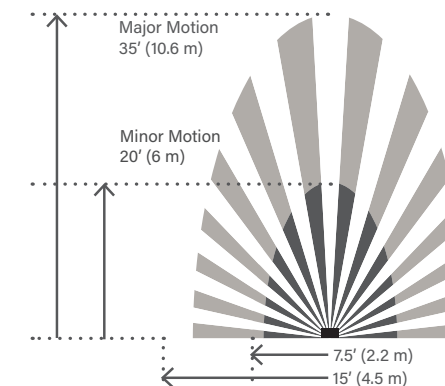

Note: Due to manufacturer variations and modifications, we are unable to ensure indefinite dimming compatibility with any bulb or fixture.
*No antimicrobial efficacy claims are being made or are valid with respect to products sold in Canada.

SensaSwitch® + SensaDimmer

SensaSwitches include passive infrared (PIR) sensor technology, automatically turning lights on or off when you enter or leave a room. The design features an innovative micro-movement sensor that allows you to also manually turn on lights with a soft touch of the finger. SensaSwitches are available in three models:

- Auto-ON/Auto-OFF: Automatically turns lights on when you enter a room and off when you leave. (Occupancy Sensor)
- Manual-ON/Auto-OFF: Allows you to turn lights on when you enter a room and automatically turns them off when you leave. (Vacancy Sensor)
- Manual-ON/Timer-OFF: Allows you to turn lights on when you enter a room and select a time for lights to turn off (options include 10, 20, 30, and 60 minutes). (Timer)

The SensaDimmer turns lights on when you enter a room and off when you leave, but can be adjusted to become Manual-ON/Auto-OFF if desired.

Now with lasting Microban® antimicrobial* protection for cleaner, more durable devices.

Coverage Area

The Occupancy Sensor, Vacancy Sensor, and SensaDimmer each have a maximum coverage range of 180 degrees and a coverage area of 600 sq. ft. The sensor must have a clear and unobstructed view of the coverage area. Objects blocking the sensor's lens may prevent detection thereby causing the light to turn off even though someone is in the area. Windows, glass doors, and other transparent barriers will obstruct the sensor's view and prevent detection.

NAME	PART NUMBER	DESCRIPTION	COLOR/FINISH	RATING	COMPATIBLE LOADS	COMPLIANCE
SensaSwitch, Auto-ON/Auto-OFF	ASOS32W4 ASOS32M4 ASOS32G4	Single-pole/3-way. Time delay of 5-30 min. Occupancy Sensor (Must be paired with another SensaSwitch or SensaDimmer in 3-way applications)	White Magnesium Graphite	120V, 600W, 60 Hz, 1/6 Hp	All Loads	, RoHS
SensaSwitch, Manual-ON/Auto-OFF	ASVS12W4 ASVS12M4 ASVS12G4	Single-pole/3-way. Time delay of 5-30 min. Vacancy Sensor (Must be paired with another SensaSwitch or SensaDimmer in 3-way applications)	White Magnesium Graphite	120V, 600W, 60 Hz, 1/6 Hp	All Loads	, RoHS CA Title 24
SensaSwitch, Manual-ON/Timer-OFF	ASTM2W2 ASTM2M2 ASTM2G2	Single-pole/3-way. Time delay options include 10, 20, 30 or 60 min. (Must be paired with another SensaSwitch or SensaDimmer in 3-way applications)	White Magnesium Graphite	120V, 600W, 60 Hz, 1/6 Hp	All Loads	, RoHS
SensaDimmer, Auto-ON/Auto-OFF	ADSM703HW2 ADSM703HM2 ADSM703HG2	Single-pole/3-way. Time delay of 5-30 min. Dimming Occupancy Sensor (Must be paired with another SensaSwitch or SensaDimmer in 3-way applications)	White Magnesium Graphite	120V 700W	Incandescent, Halogen	, RoHS

*No antimicrobial efficacy claims are being made or are valid with respect to products sold in Canada.