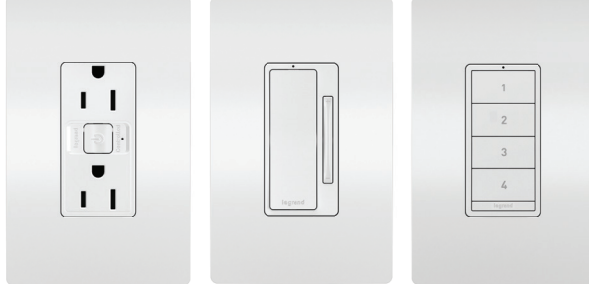

SMART OUTLET WITH NETATMO | WNRR15WH
Get advanced control of power from any smart device, from anywhere. One outlet is app-controlled, the other is always on. Requires Smart Gateway. 15A and 20A versions available.

SMART WIRELESS DIMMER WITH NETATMO | WNRL63WH
Add to any wall or surface for easy 3-way dimming control. Battery-operated; no wiring required. Switch also available.

SMART WIRELESS SCENE CONTROLLER WITH NETATMO | WNRCB40WH
Add to any wall or surface for one-tap control of four lighting scenes. Battery-operated; no wiring required.