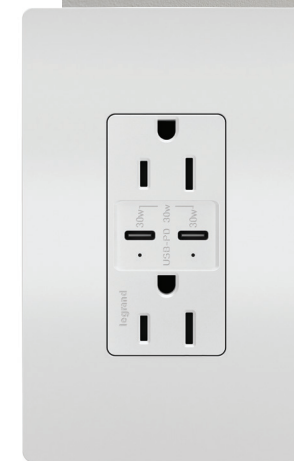

Two Collections. Infinite Possibilities.

The adorne and radiant Collections offer solutions to fit any need, in colors and finishes to match every taste — whether it means blending seamlessly into a room that’s traditional and timeless, or adding an attention-grabbing accent to a more contemporary space.

Find your perfect finishing touch with designer switches and outlets.

The adorne Collection. Bold and beautiful, in the signature square. Select from adorne switches, dimmers and outlets in graphite, magnesium and white finishes, then pair them with dazzling screwless wall plates available in on-trend colors, finishes and materials.

The radiant Collection. Clean lines and classic colors, for a sophisticated touch. Give your space a “little something extra” with this elegant upgrade to a standard rectangular device. Switches, dimmers, outlets and wall plates available in nine finishes to easily coordinate with popular paint and hardware trends.