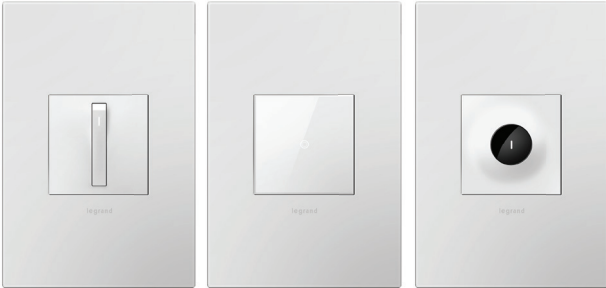

**PADDLE LED/CFL DIMMER | ADPD453LW2**  
Upgrade from a standard switch or dimmer to turn lights on/off with an easy up-or-down action, or use the slider to adjust light level.

**PADDLE FAN SPEED CONTROL | AAFN4S16AW4**  
Adjust fan speed with modern style.