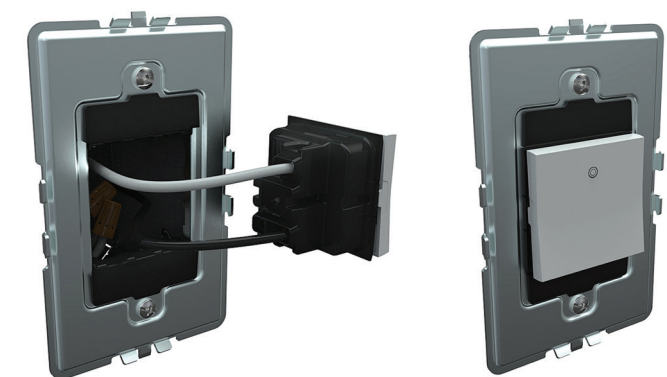

## The adorne Modular System

Complete versatility and unmatched flexibility

adorne fits in all existing NEMA-approved wallboxes.\*

\* Does not apply to Pop-Out Outlet.  
 \*\* Does not apply to Pop-Out Outlet, 20A Outlet, or 20A GFCI Outlet.

Devices simply snap into the frame from the front. During installation, screw the frame to the box, then pull the wires through the frame and wire the device. Then, simply snap the device into the frame.