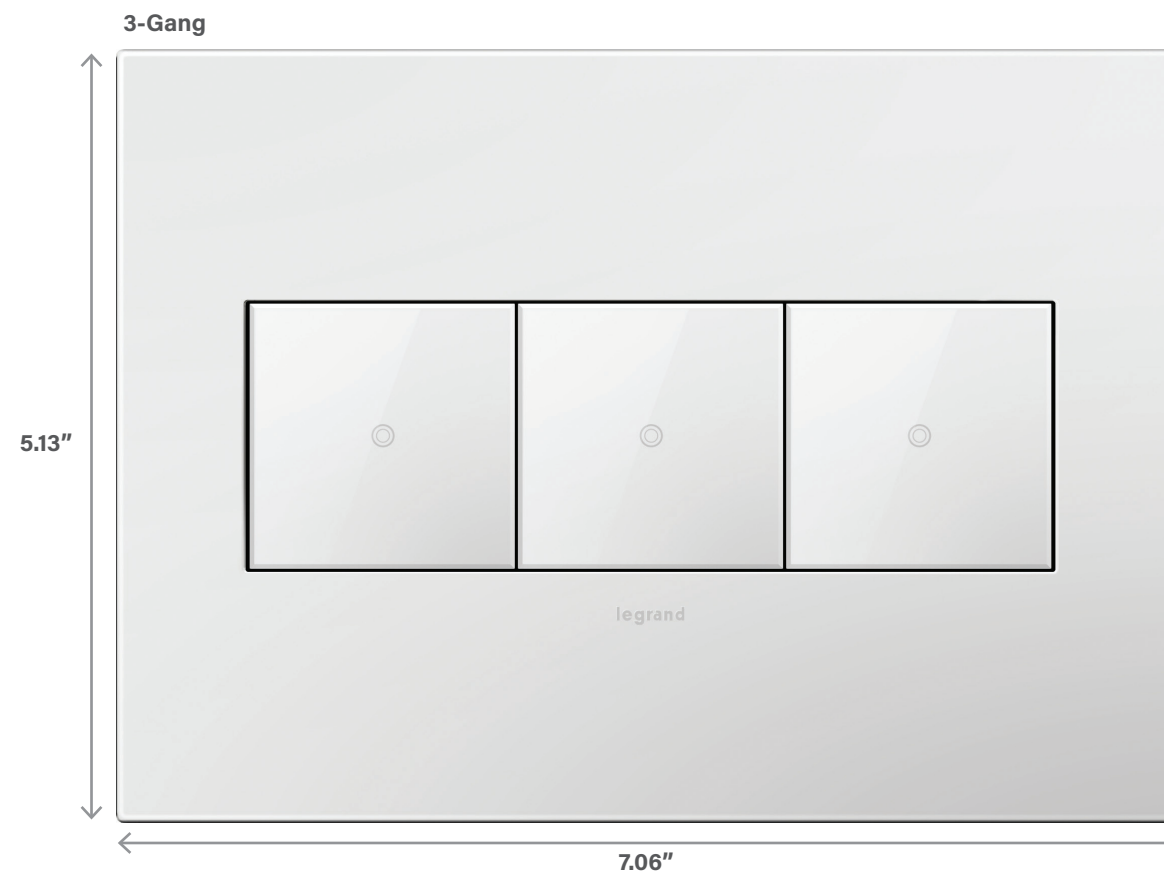

Wall Plates

Available in six gang sizes, adorne wall plates provide the perfect complement to adorne switches, dimmers, outlets and accessories. The collection includes a variety of finishes, from cast metals like Satin Nickel and Oil-Rubbed Bronze to real materials such as linen and wood. In addition, the collection includes a full offering of plastic plates in contemporary and classic colors, as well as three innovative Soft Touch finishes. Each wall plate is packaged with a mounting frame to enable easy installation when paired with a device. All plates are screwless and simply snap onto the included metal frame. See page 40 for more information on the adorne frame system.

All adorne wall plates are UL and ETL-approved. 5- and 6-Gang wall plates are not available in all colors.