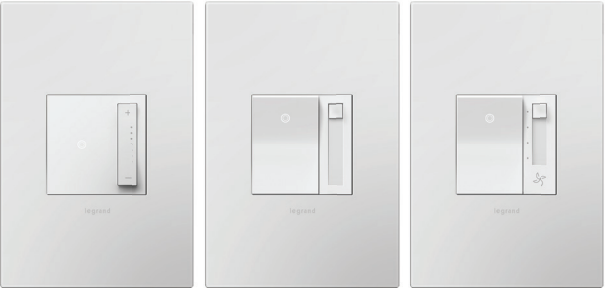

Dimmers & Switches

TURN ON PEACE OF MIND.

Designer dimmers and switches from the adorne® Collection now feature Microban® antimicrobial* protection, helping to guard against odor, stains and deterioration for **99.9% cleaner** and more durable devices.

- Helps prevent the growth of microorganisms and damaging bacteria at the cellular level
- Offers continuous protection for the entire lifetime of the product
- Preserves the elevated style of adorne® devices with invisible protection that's smooth to the touch

LEARN MORE AT LEGRAND.US/MICROBAN

*No antimicrobial efficacy claims are being made or are valid with respect to products sold in Canada.

SOFTAP® TRU-UNIVERSAL DIMMER | ADTP703TUW4
This dimmer self-calibrates to work with virtually any 120V dimmable bulb or fixture (excludes 0-10V). Turn lights on/off with a light push action.

PADDLE LED/CFL DIMMER | ADPD453LW2
Upgrade from a standard switch or dimmer to turn lights on/off with an easy up-or-down action, or use the slider to adjust light level.

PADDLE FAN SPEED CONTROL | AAFN4S16AW4
Adjust fan speed with modern style.