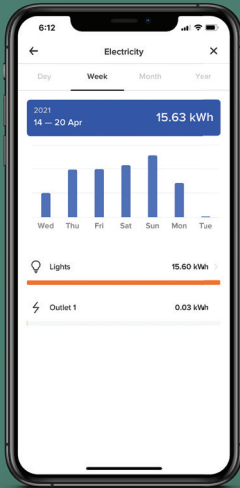

Smart Lighting

Manage lights and power, from anywhere, with the Legrand Home + Control app.

radiant® WITH Netatmo

SMART GATEWAY WITH NETATMO | WNRH1WH
Start here to create a robust, dedicated network for advanced smart control throughout an entire home. Required for all "with Netatmo" smart lighting solutions.

SMART SWITCH WITH NETATMO | WNRL10WH
Get advanced control of your lights from any smart device, from anywhere. Optimized for whole home use. Requires Smart Gateway. Plug-in version also available.

SMART TRU-UNIVERSAL DIMMER WITH NETATMO | WNRL50WH
This dimmer self-calibrates to work with virtually any 120V dimmable bulb or fixture (excludes 0-10V). Plug-in version also available.

SMART OUTLET WITH NETATMO | WNRR15WH
Get advanced control of power from any smart device, from anywhere. One outlet is app-controlled, the other is always on. Requires Smart Gateway. 15A and 20A versions available.

SMART WIRELESS DIMMER WITH NETATMO | WNRL63WH
Add to any wall or surface for easy 3-way dimming control. Battery-operated; no wiring required. Switch also available.

SMART WIRELESS SCENE CONTROLLER WITH NETATMO | WNRCB40WH
Add to any wall or surface for one-tap control of four lighting scenes. Battery-operated; no wiring required.