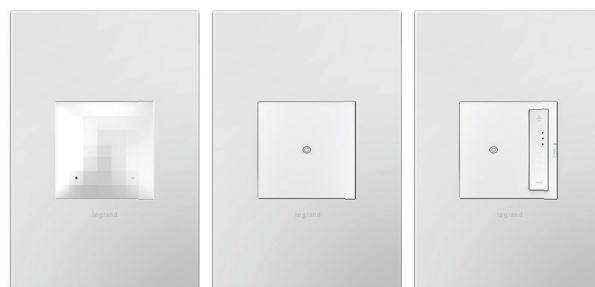

adorne® WITH Netatmo

SMART GATEWAY WITH NETATMO | WNAH1W1
Start here to create a robust, dedicated network for advanced smart control throughout an entire home. Required for all "with Netatmo" smart lighting solutions. Surface-mount version also available.

SMART SWITCH WITH NETATMO | WNAL10W1
Get advanced control of your lights from any smart device, from anywhere. Plug-in version also available.

SMART TRU-UNIVERSAL DIMMER WITH NETATMO | WNAL50W1
This dimmer self-calibrates to work with virtually any 120V dimmable bulb or fixture (excludes 0-10V). Plug-in version also available.