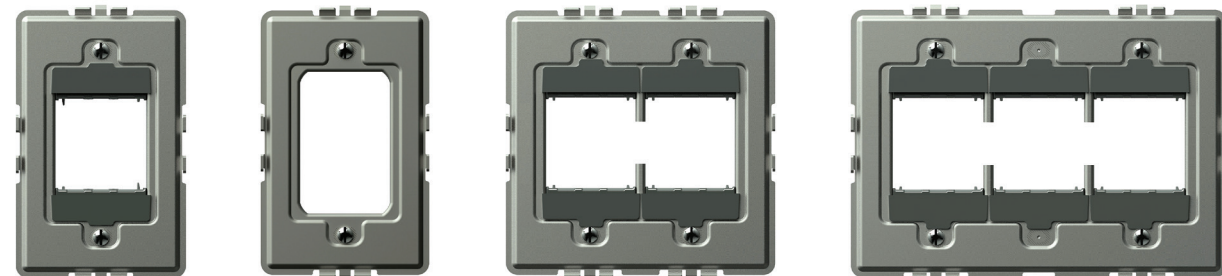

The adorne Frame System

The frame is the foundation upon which the adorne modular system is built. It is manufactured with high-strength galvanized metal and includes a ground wire.

Frames include plastic spacers. The spacers remain in place for devices with full size back bodies. They must be removed for devices with plus size back bodies, such as dimmers and GFCI outlets.

The frame completes the enclosure, providing a safe installation during the construction phase and allowing the wall plate to be installed at the end of the project.

Each frame includes a leaded ground that supports the full adorne system. Most switches, outlets and wall plates (including cast metals) are automatically grounded to the frame, saving time and ensuring a safe and reliable ground path.

1-Gang, Full Size with Spacers

1-Gang, Plus Size without Spacers

2-Gang with Spacers

3-Gang with Spacers