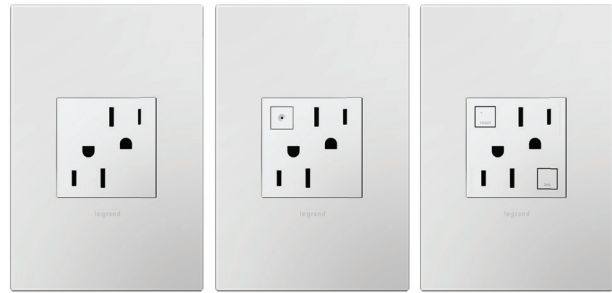

Outlets & Night Lights

TAMPER-RESISTANT OUTLET | ARTR152W4

Upgrade from a standard outlet with discreet tamper-resistance.

ENERGY-SAVING ON/OFF OUTLET | ARPS152W4

Add style, while reducing energy waste. Outlet can be shut off when not in use to avoid pulling power in standby mode.

TAMPER-RESISTANT SELF-TEST GFCI OUTLET | AGFTR2152W4

Get superior safety and superior style. Protects against electrical shock caused by ground-faults.