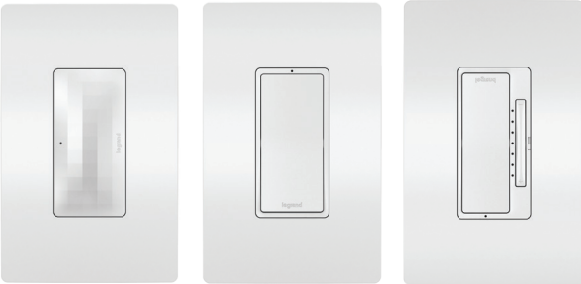

radiant® WITH Netatmo

SMART GATEWAY WITH NETATMO | WNRH1WH
Start here to create a robust, dedicated network for advanced smart control throughout an entire home. Required for all "with Netatmo" smart lighting solutions.

SMART SWITCH WITH NETATMO | WNRL10WH
Get advanced control of your lights from any smart device, from anywhere. Optimized for whole home use. Requires Smart Gateway. Plug-in version also available.

SMART TRU-UNIVERSAL DIMMER WITH NETATMO | WNRL50WH
This dimmer self-calibrates to work with virtually any 120V dimmable bulb or fixture (excludes 0-10V). Plug-in version also available.