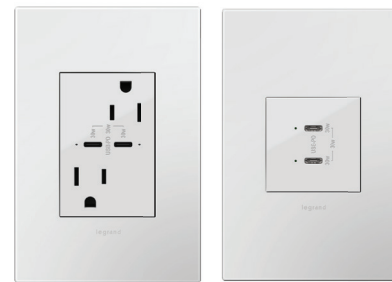

TAMPER-RESISTANT ULTRA-FAST PLUS POWER DELIVERY USB TYPE-C/C OUTLET, PLUS-SIZE | ARTRUSB15PD30W4
Maximize charging (up to 2x faster) with ultra-fast speed and advanced Power Delivery.

ULTRA-FAST PLUS POWER DELIVERY USB TYPE-C/C OUTLET MODULE | ARUSB30PDW4
Get future-proof charging that is up to 2X as fast, with this Power Delivery-enabled module featuring two USB Type-C ports.