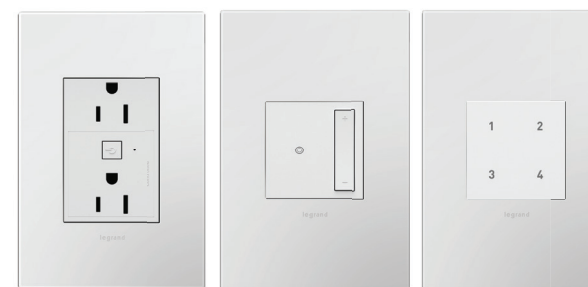

SMART OUTLET, PLUS-SIZE WITH NETATMO | WNAR153W1
Get advanced control of power from any smart device, from anywhere. One outlet is app-controlled, the other is always on. 15A and 20A versions available.

WIRELESS SMART DIMMER WITH NETATMO | WNAL63W1
Add to any wall or surface for easy 3-way dimming control. Battery-operated; no wiring required. Switch also available.

WIRELESS SMART SCENE CONTROLLER WITH NETATMO | WNACB40W1
Add to any wall or surface for one-tap control of four lighting scenes. Battery-operated; no wiring required.