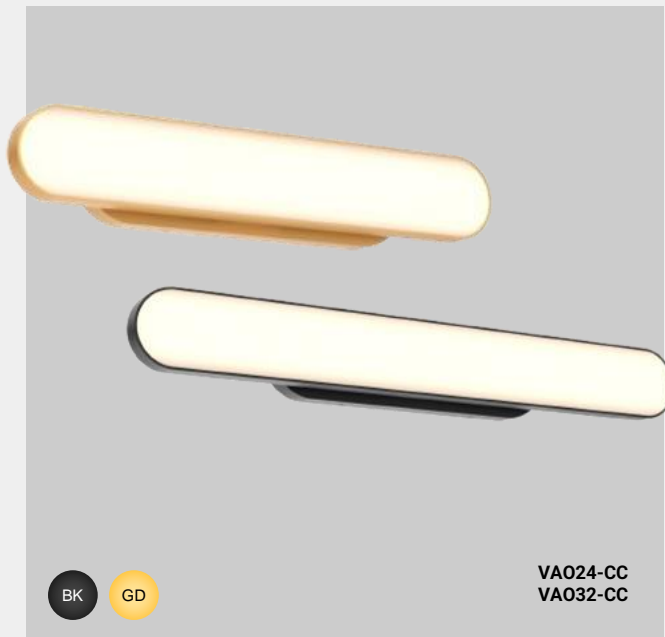

NEW

SHIFT

24", 32" adjustable oblong vanity

120v / Triac dimming

5CCT | 90CRI

24in : 31w | 2470lm

32in : 34w | 2680lm

Damp location

Swivel 90 degree

Adjustable canopy on Jbox