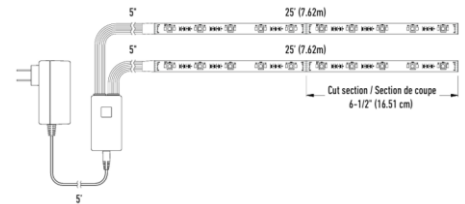

DCP-TAP50FT