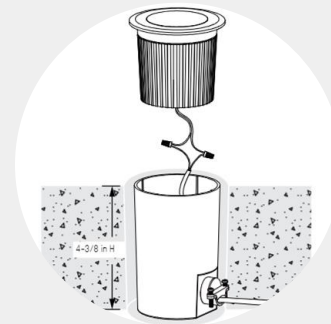

2" recessed ground light

12VAC

5CCT (2200@4000k) | 80CRI

9w | 600lm

30° beam angle

IP67 / Wet location

2" aperture, 2-3/4" cut hole

ETL