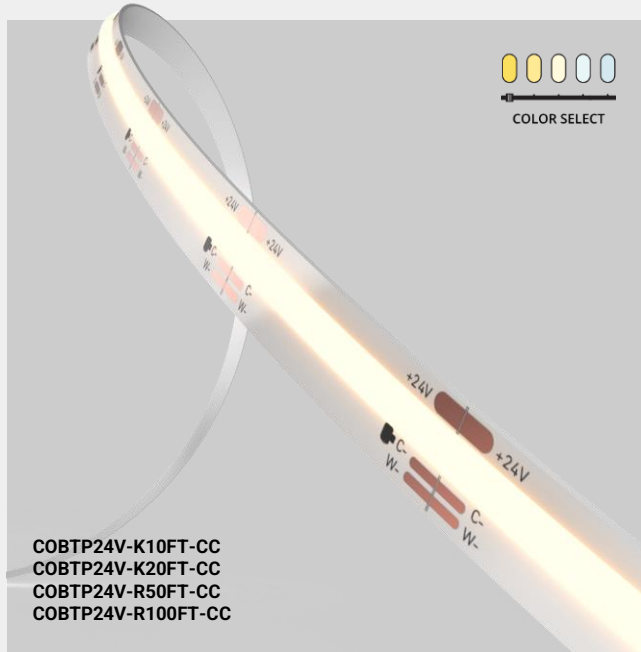

RC	04-CC	-	20	-	RG	BK	-	TBK
-----------	--------------	---	-----------	---	-----------	-----------	---	------------

RC04-CC-20-RGBK-TBK

24V COB TAPE

24V COB TAPE

10-, 20-ft COB tape kits and 50-, 100-ft COB tape reels