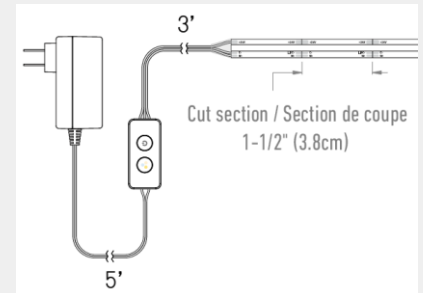

24V COB TAPE

10-, 20-ft COB tape kits and 50-, 100-ft COB tape reels

24V | 1.8/foot | 160lm/foot

5CCT | 90CRI

24V DC LED plug-in driver & a wired remote with selectable CCT + On/Off functionality included with 10- and 20-foot kits only

Seamless light emission (190 LEDs/foot)

Quick-connect assembly for easy installation

Self adhesive

Maximum run of 40 feet

ETL