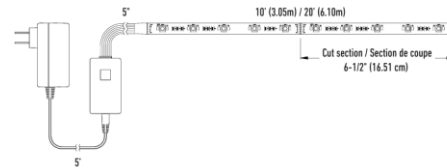

Maximum run of 40 feet

Includes a wired controller with smart button for CCT selection, color customization and on/off control

DCP-TAP10FT / DCP-TAP20FT

DCP-TAP50FT

IRPD-CC

WH

6001-CC

BK