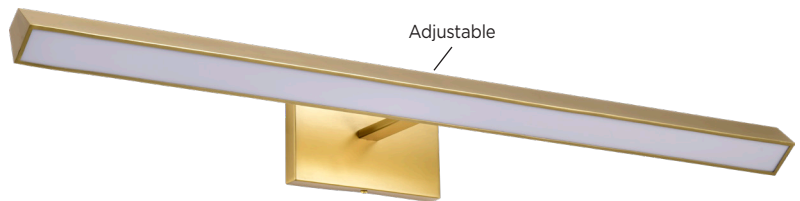

Direct Wire/Backplate Dimensions:  
7.1" w x 4.5" h x .75" ext.

62-2335  
Black

62-2336  
Brushed Nickel

62-2337  
Vintage Brass

62-2340  
Black

62-2341  
Brushed Nickel

62-2342  
Vintage Brass

62-2345  
Black