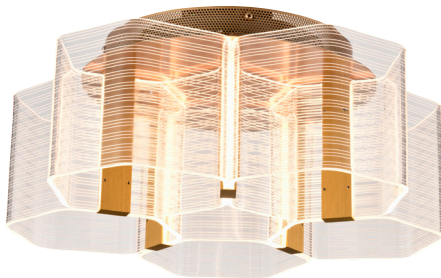

62-2401

62-2402