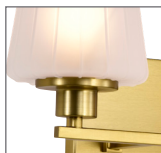

## FINISH OPTIONS

Brushed Nickel  
Etched Frosted Glass

Vintage Brass  
Etched Frosted Glass

60-8229  
Brushed Nickel

60-8239  
Vintage Brass

60-8220  
Brushed Nickel

60-8230  
Vintage Brass

Item	Description	Finish	No. of Lights	Lamp Type	Base	Max Watts	Length	Width	Height	Ext.	Cert Type
60-8220	3 Lt. Flush Mount	Brushed Nickel/Etched Frosted Glass	3	A19	Medium	60	•	16"	6.75"	•	Dry
60-8221	1 Lt. Vanity	Brushed Nickel/Etched Frosted Glass	1	Type B	Cand.	60	•	5.25"	8.75"	7"	Damp
60-8222	2 Lt. Vanity	Brushed Nickel/Etched Frosted Glass	2	Type B	Cand.	60	•	16"	8.75"	7"	Damp
60-8223	3 Lt. Vanity	Brushed Nickel/Etched Frosted Glass	3	Type B	Cand.	60	•	24"	8.75"	7"	Damp
60-8224	4 Lt. Vanity	Brushed Nickel/Etched Frosted Glass	4	Type B	Cand.	60	•	32"	8.75"	7"	Damp
60-8225	5 Lt. Chandelier	Brushed Nickel/Etched Frosted Glass	5	Type B	Cand.	60	•	30"	10.25"	•	Dry
60-8226	6 Lt. Chandelier	Brushed Nickel/Etched Frosted Glass	6	Type B	Cand.	60	•	40"	10.25"	•	Dry
60-8227	1 Lt. Mini Pendant	Brushed Nickel/Etched Frosted Glass	1	A19	Medium	60	•	8"	12.75"	•	Dry
60-8228	3 Lt. Pendant	Brushed Nickel/Etched Frosted Glass	3	Type B	Cand.	60	•	12"	17"	•	Dry
60-8229	3 Lt. Semi Flush	Brushed Nickel/Etched Frosted Glass	3	A19	Medium	60	•	16"	10.5"	•	Dry
60-8230	3 Lt. Flush Mount	Vintage Brass/Etched Frosted Glass	3	A19	Medium	60	•	16"	6.75"	•	Dry
60-8231	1 Lt. Vanity	Vintage Brass/Etched Frosted Glass	1	Type B	Cand.	60	•	5.25"	8.75"	7"	Damp
60-8232	2 Lt. Vanity	Vintage Brass/Etched Frosted Glass	2	Type B	Cand.	60	•	16"	8.75"	7"	Damp
60-8233	3 Lt. Vanity	Vintage Brass/Etched Frosted Glass	3	Type B	Cand.	60	•	24"	8.75"	7"	Damp
60-8234	4 Lt. Vanity	Vintage Brass/Etched Frosted Glass	4	Type B	Cand.	60	•	32"	8.75"	7"	Damp
60-8235	5 Lt. Chandelier	Vintage Brass/Etched Frosted Glass	5	Type B	Cand.	60	•	30"	10.25"	•	Dry
60-8236	6 Lt. Chandelier	Vintage Brass/Etched Frosted Glass	6	Type B	Cand.	60	•	40"	10.25"	•	Dry
60-8237	1 Lt. Mini Pendant	Vintage Brass/Etched Frosted Glass	1	A19	Medium	60	•	8"	12.75"	•	Dry
60-8238	3 Lt. Pendant	Vintage Brass/Etched Frosted Glass	3	Type B	Cand.	60	•	12"	17"	•	Dry
60-8239	3 Lt. Semi Flush	Vintage Brass/Etched Frosted Glass	3	A19	Medium	60	•	16"	10.5"	•	Dry