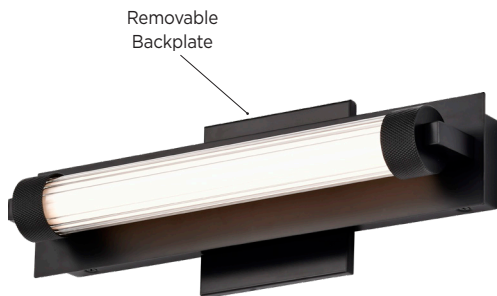

62-2380 Black ■ 62-2381 Brushed Nickel ■ 62-2382 Vintage Brass

FINISH OPTIONS