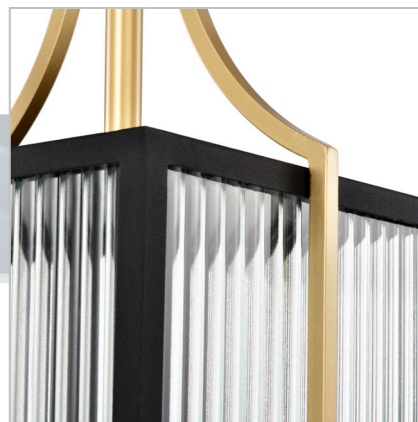

HOLDEN

Elevate your home's exterior with the timeless grandeur with the Holden Outdoor Collection. Designed with an estate-style sophistication, these lanterns are a bold tribute to refined living.

60-8505

FINISH

Gold/Black
Clear Ribbed Glass